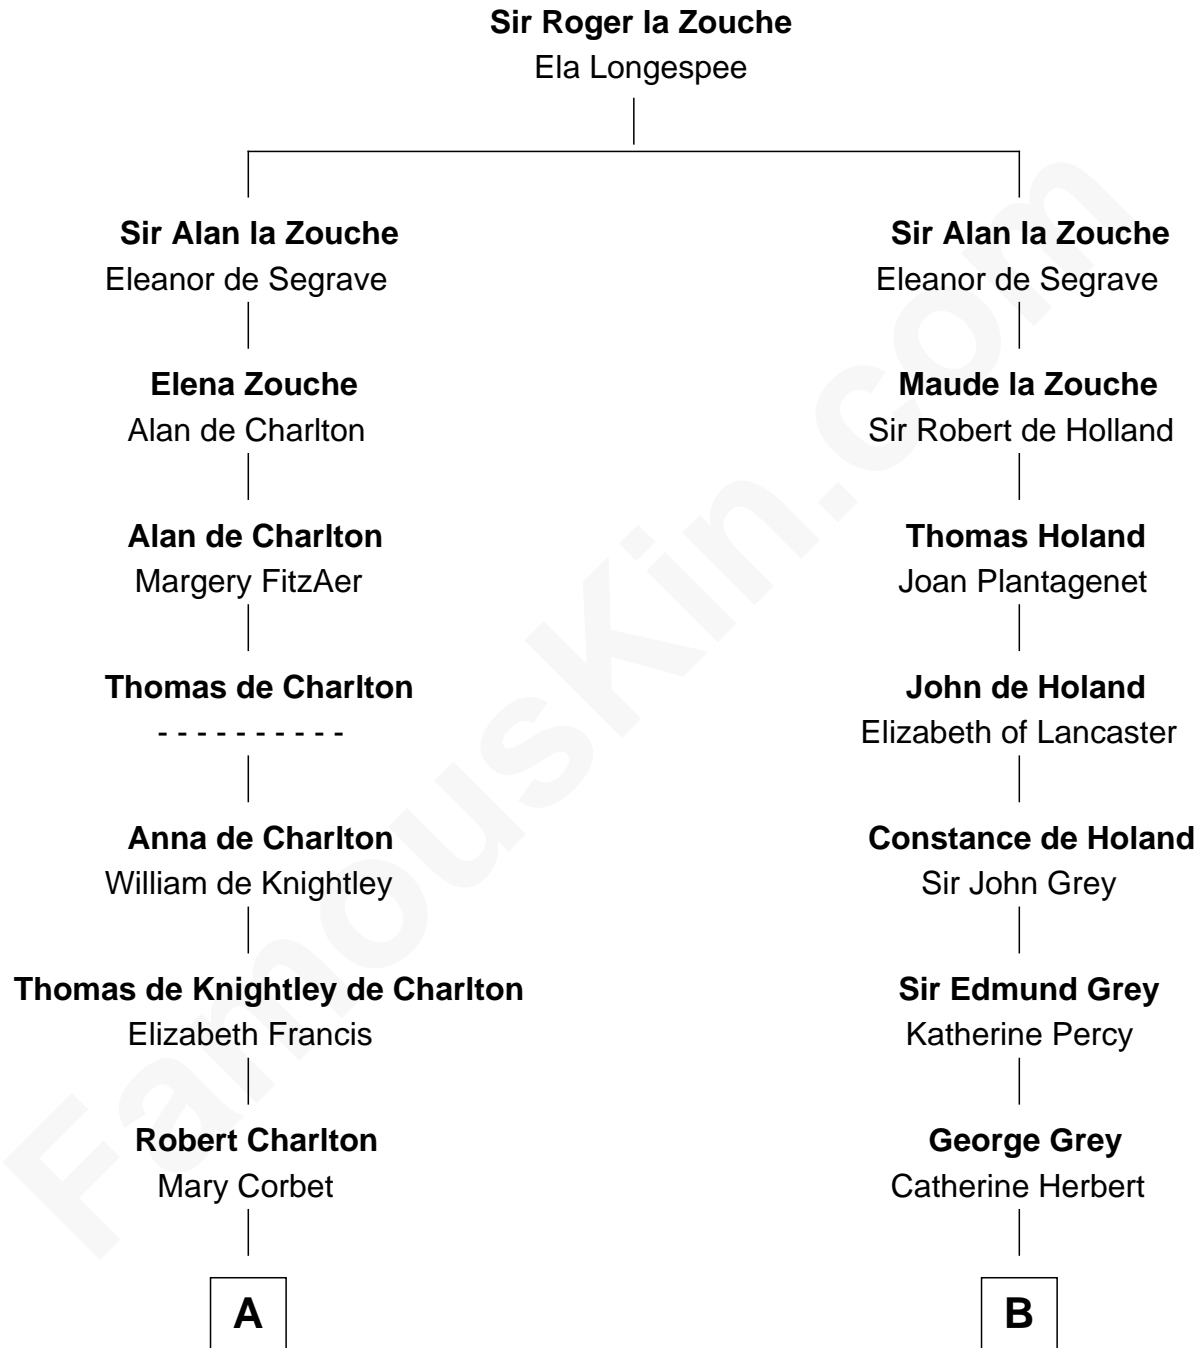

FamousKin.com
Relationship Chart of
Thomas Pynchon
American Novelist

14th cousin 7 times removed of

George Clinton
4th U.S. Vice President

C

William Henry Ruggles Pynchon

Mary Murdock

William Lyon Pynchon

Annie Payne Cogswell