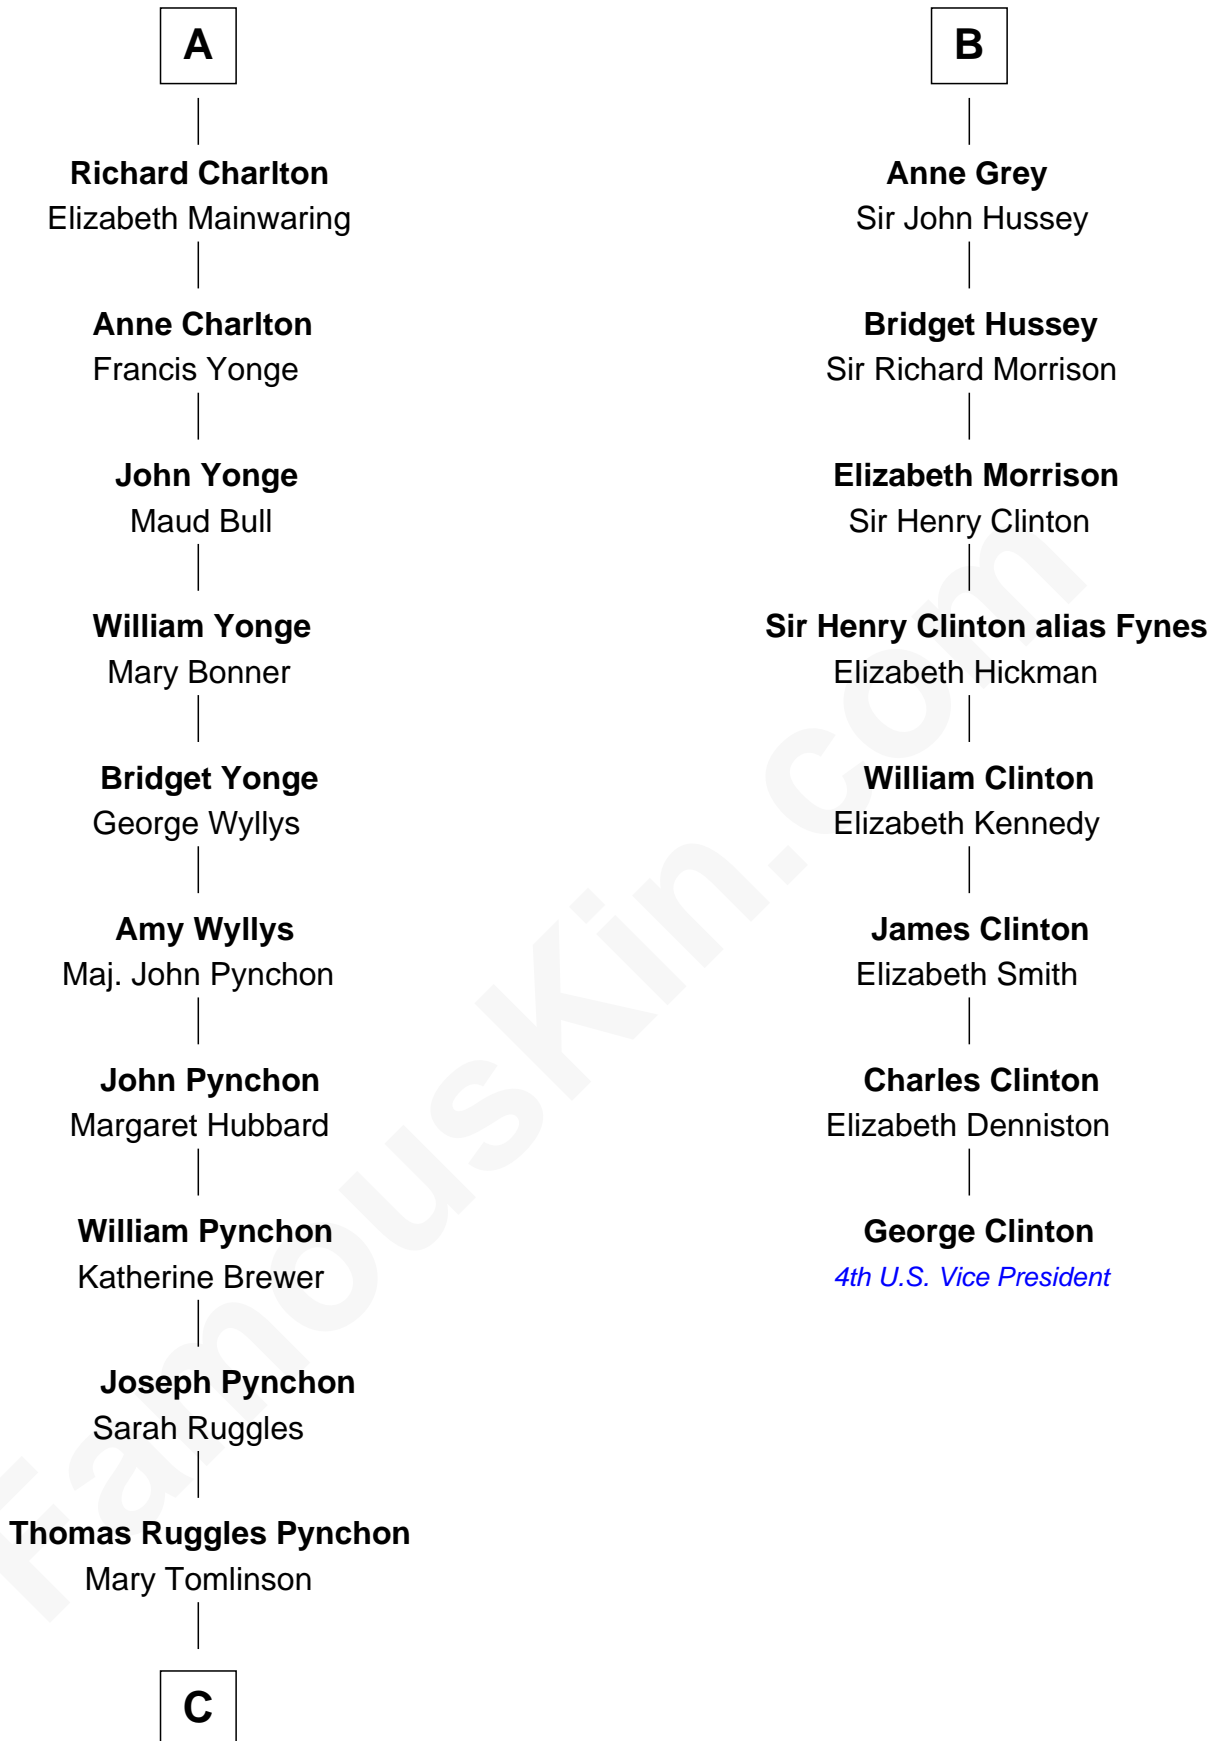

FamousKin.com
Relationship Chart of
Thomas Pynchon
American Novelist

14th cousin 7 times removed of

George Clinton
4th U.S. Vice President

C

William Henry Ruggles Pynchon

Mary Murdock

William Lyon Pynchon

Annie Payne Cogswell

William Henry Chichele Pynchon

Carrie Susan Moyses

Thomas Ruggles Pynchon

Catherine Frances Bennett

Thomas Pynchon

Novelist

FamousKin.com