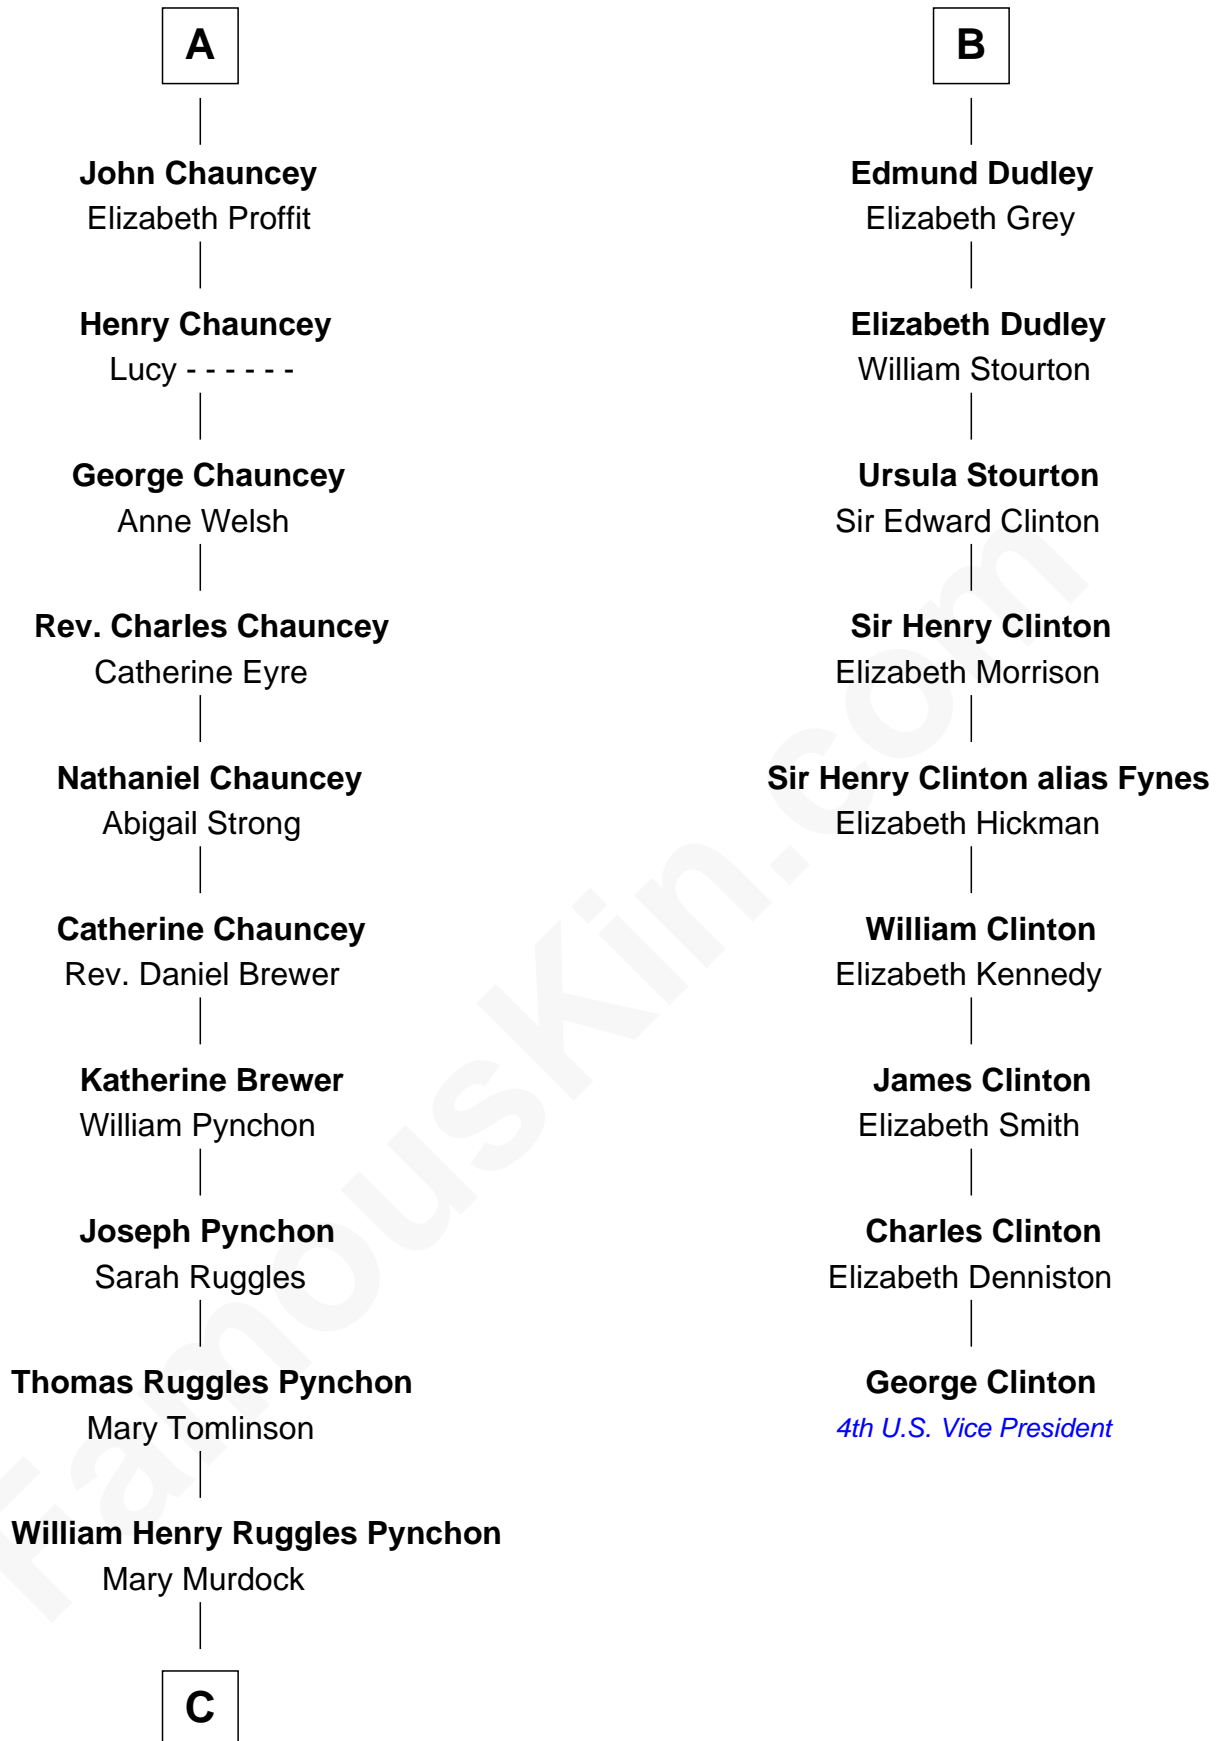

FamousKin.com
Relationship Chart of
Thomas Pynchon
American Novelist

15th cousin 5 times removed of

George Clinton
4th U.S. Vice President

Sir William de Ferrers
 Agnes of Chester

C

—
William Lyon Pynchon

Annie Payne Cogswell

—
William Henry Chichele Pynchon

Carrie Susan Moyses

—
Thomas Ruggles Pynchon

Catherine Frances Bennett

—
Thomas Pynchon

Novelist