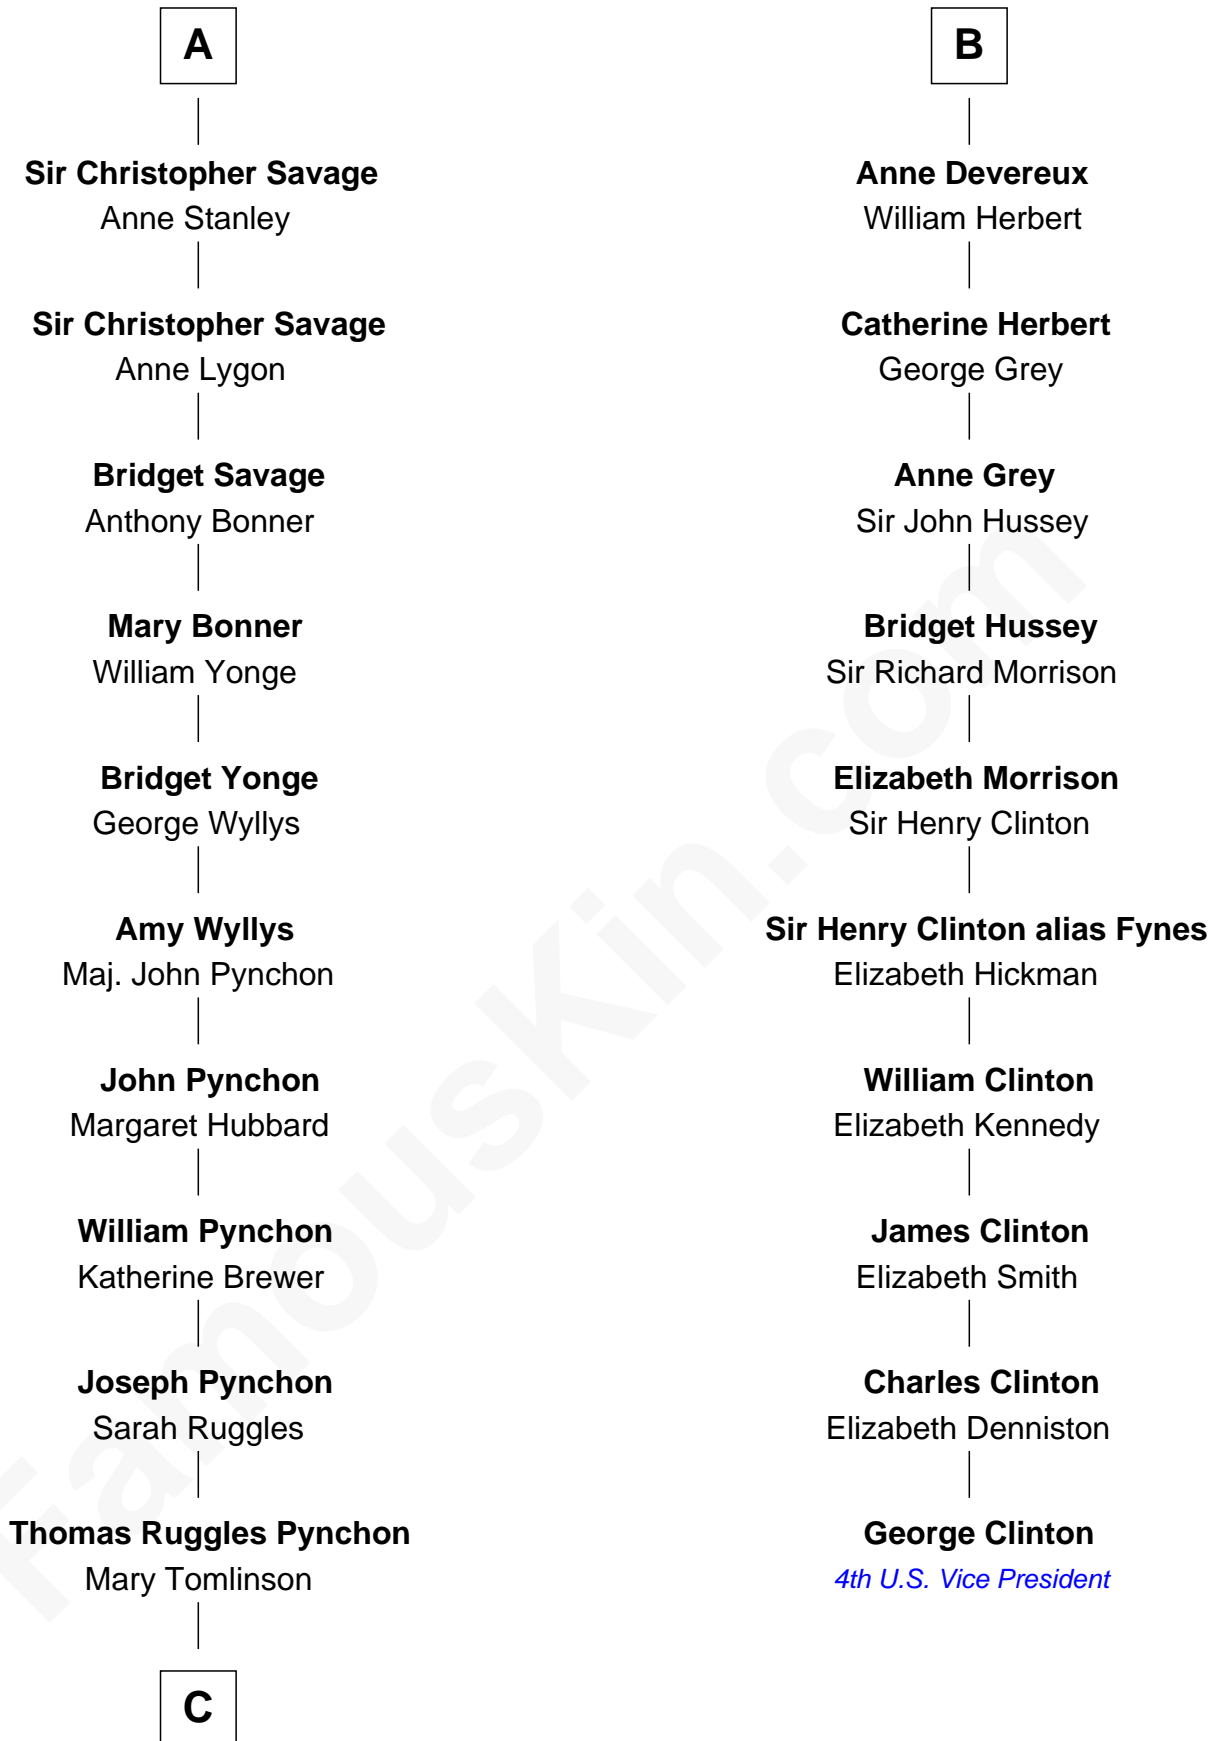

FamousKin.com
Relationship Chart of
Thomas Pynchon
American Novelist

16th cousin 5 times removed of

George Clinton
4th U.S. Vice President

Sir Humphrey de Bohun
 Eleanor de Braiose

C

William Henry Ruggles Pynchon

Mary Murdock

William Lyon Pynchon

Annie Payne Cogswell

William Henry Chichele Pynchon

Carrie Susan Moyses

Thomas Ruggles Pynchon

Catherine Frances Bennett

Thomas Pynchon