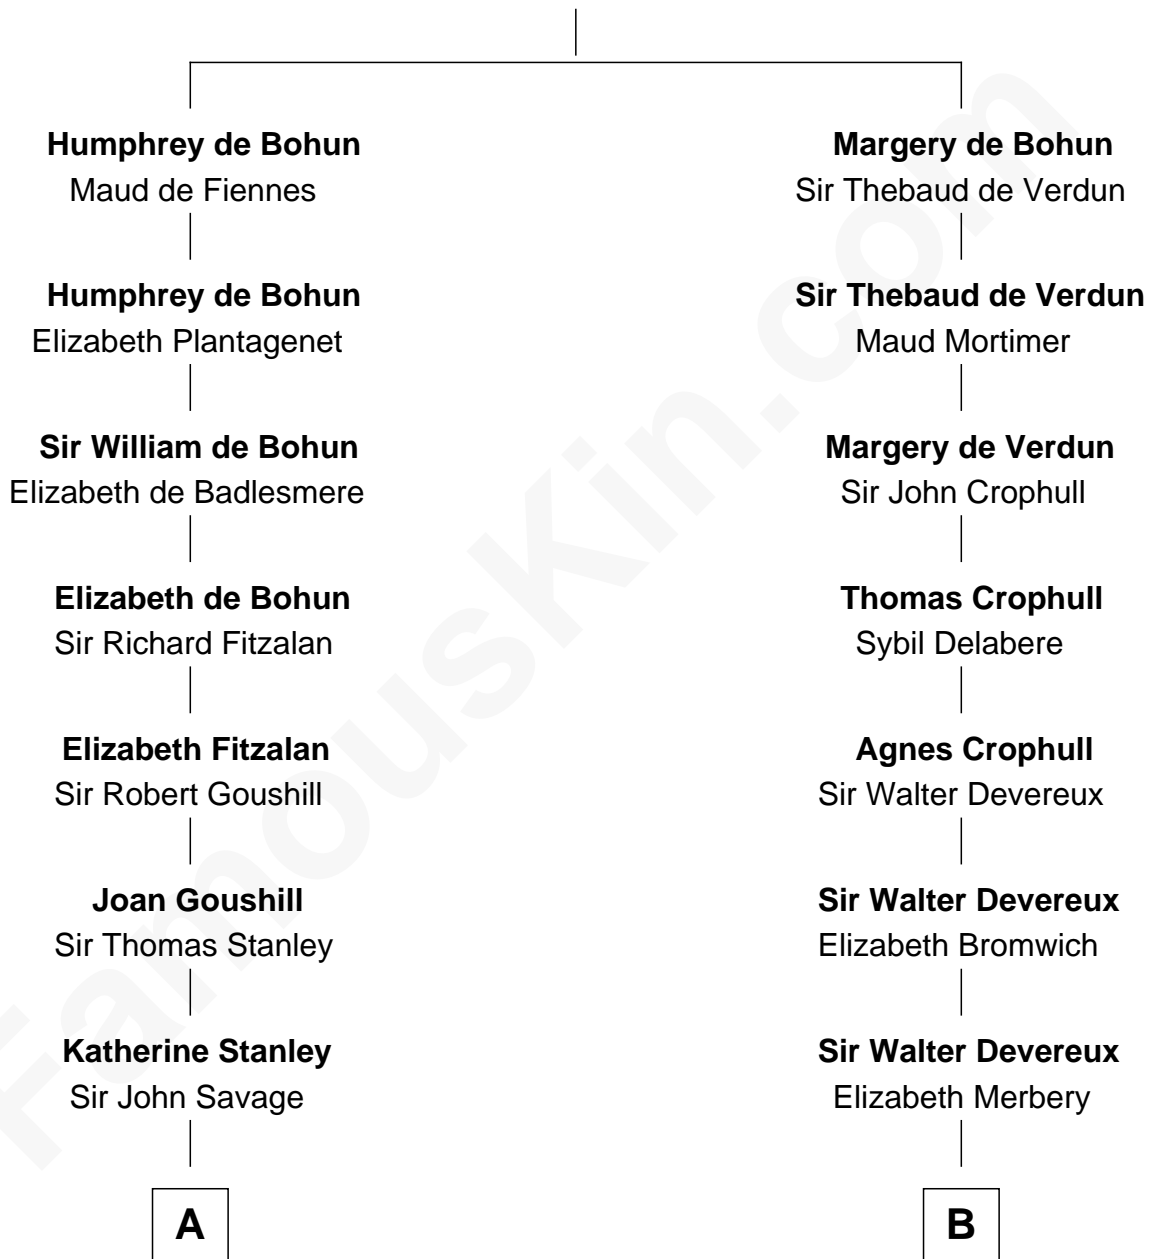

FamousKin.com
Relationship Chart of
Thomas Pynchon
American Novelist

16th cousin 5 times removed of

George Clinton
4th U.S. Vice President

Sir Humphrey de Bohun
 Eleanor de Braiose

C

William Henry Ruggles Pynchon

Mary Murdock

William Lyon Pynchon

Annie Payne Cogswell

William Henry Chichele Pynchon

Carrie Susan Moyses

Thomas Ruggles Pynchon

Catherine Frances Bennett

Thomas Pynchon