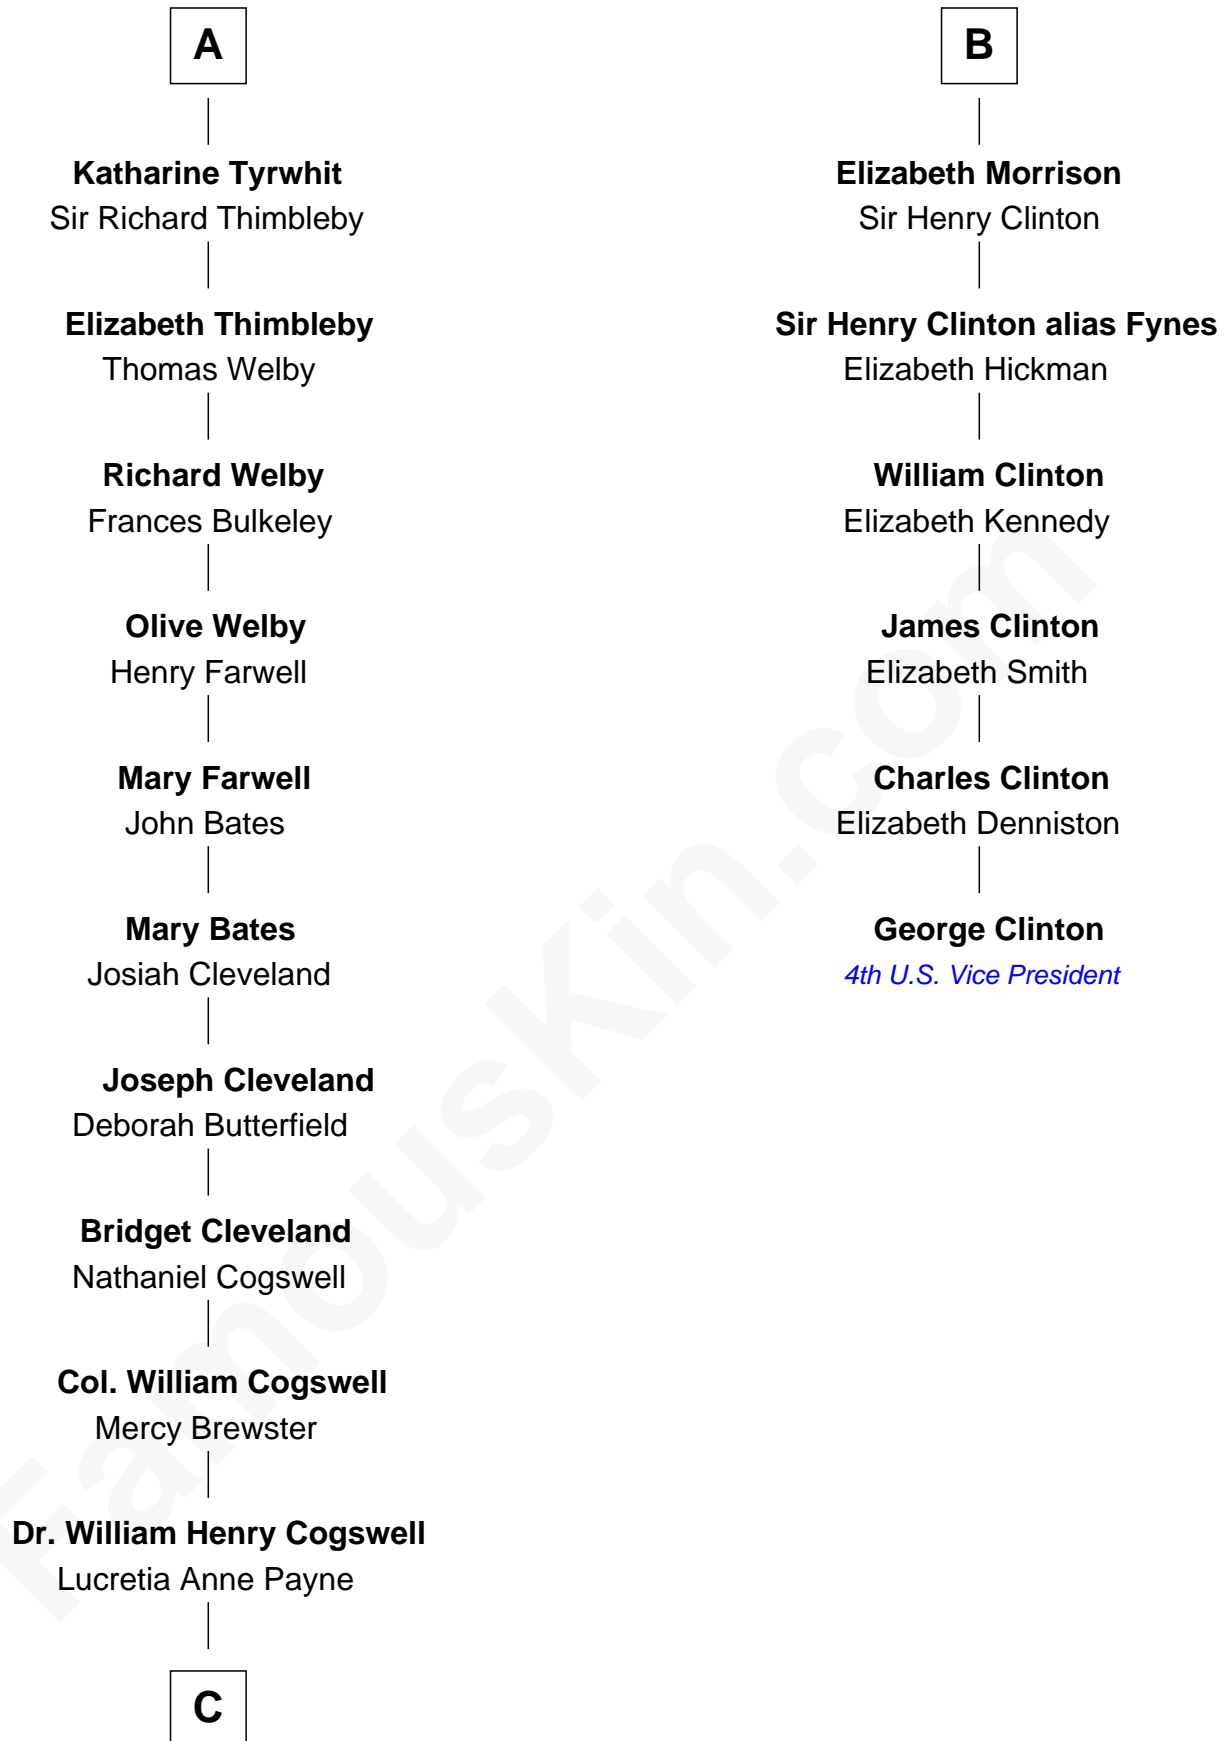

**FamousKin.com**  
**Relationship Chart of**  
**Thomas Pynchon**  
*American Novelist*

12th cousin 8 times removed of

**George Clinton**  
*4th U.S. Vice President*

**Sir Robert de Holland**  
 Maude la Zouche

**C**

—  
**Annie Payne Cogswell**

William Lyon Pynchon

—  
**William Henry Chichele Pynchon**

Carrie Susan Moyses

—  
**Thomas Ruggles Pynchon**

Catherine Frances Bennett

—  
**Thomas Pynchon**