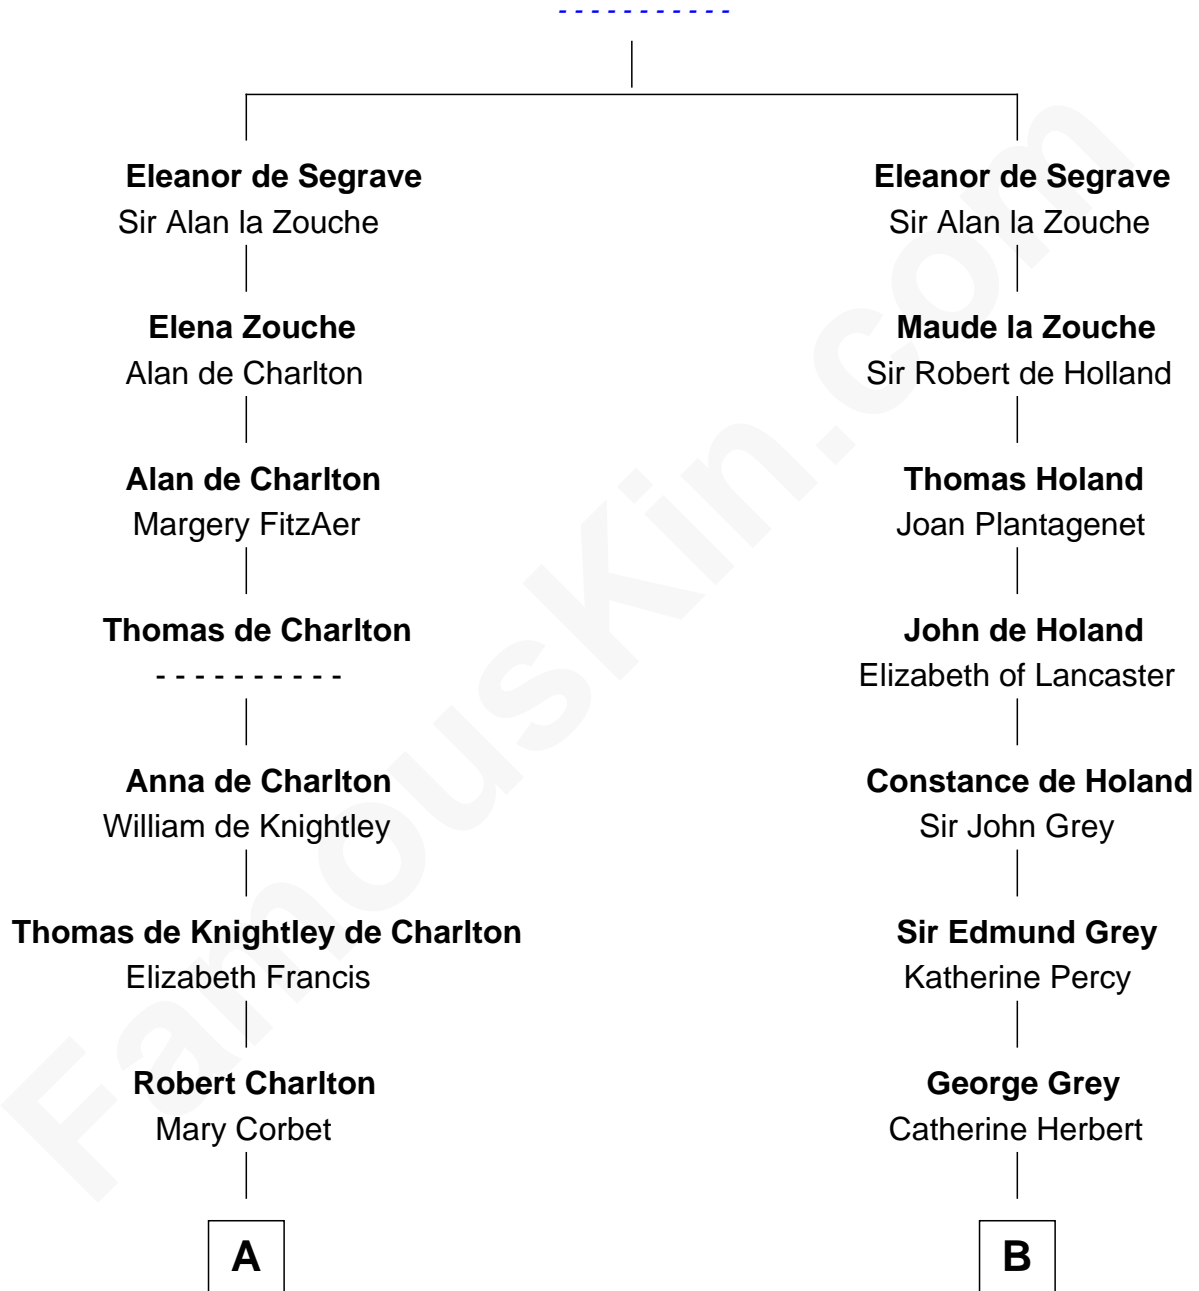

FamousKin.com
Relationship Chart of
Thomas Pynchon
American Novelist

14th cousin 7 times removed of

George Clinton
4th U.S. Vice President

Nicholas de Segrave

C

William Henry Ruggles Pynchon

Mary Murdock

William Lyon Pynchon

Annie Payne Cogswell

William Henry Chichele Pynchon

Carrie Susan Moyses

Thomas Ruggles Pynchon

Catherine Frances Bennett

Thomas Pynchon

Novelist