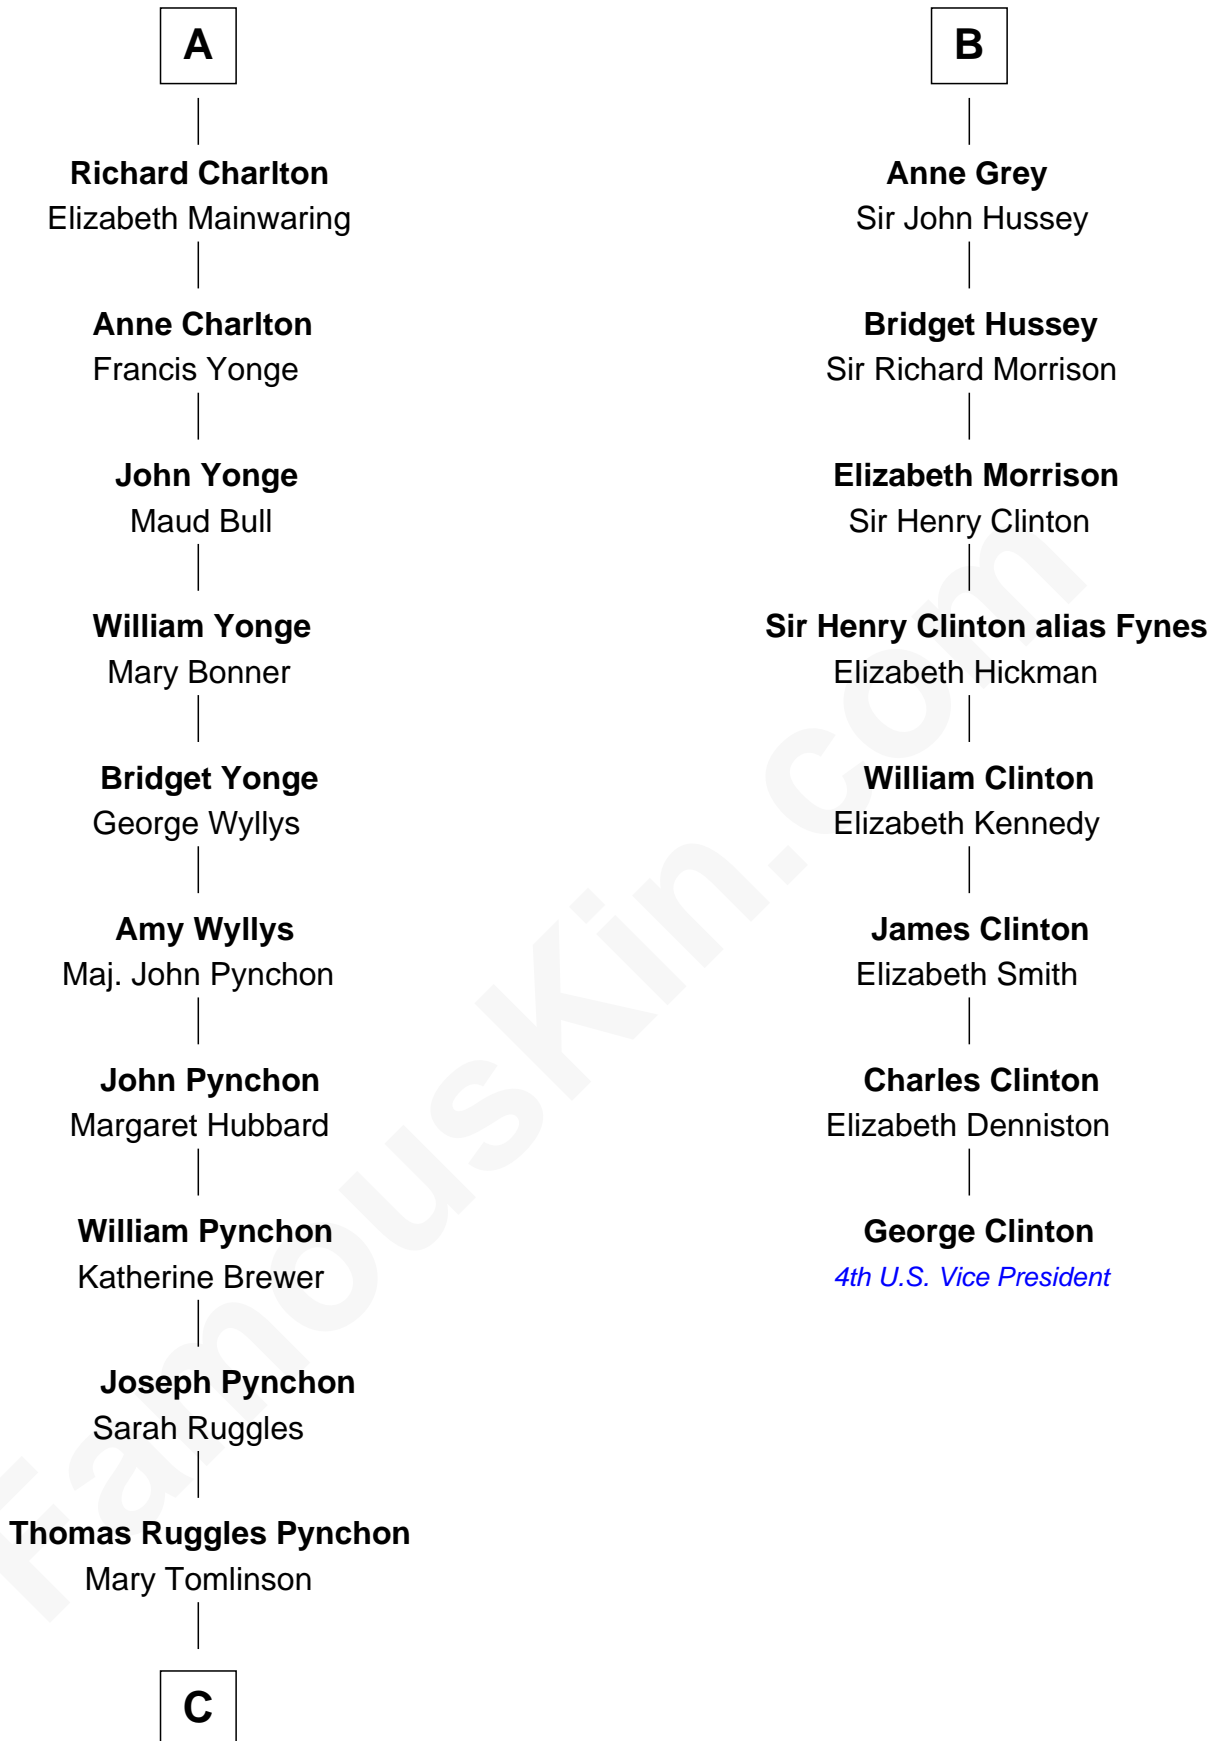

FamousKin.com
Relationship Chart of
Thomas Pynchon
American Novelist

14th cousin 7 times removed of

George Clinton
4th U.S. Vice President

Nicholas de Segrave

C

William Henry Ruggles Pynchon

Mary Murdock

William Lyon Pynchon

Annie Payne Cogswell

William Henry Chichele Pynchon

Carrie Susan Moyses

Thomas Ruggles Pynchon

Catherine Frances Bennett

Thomas Pynchon

Novelist