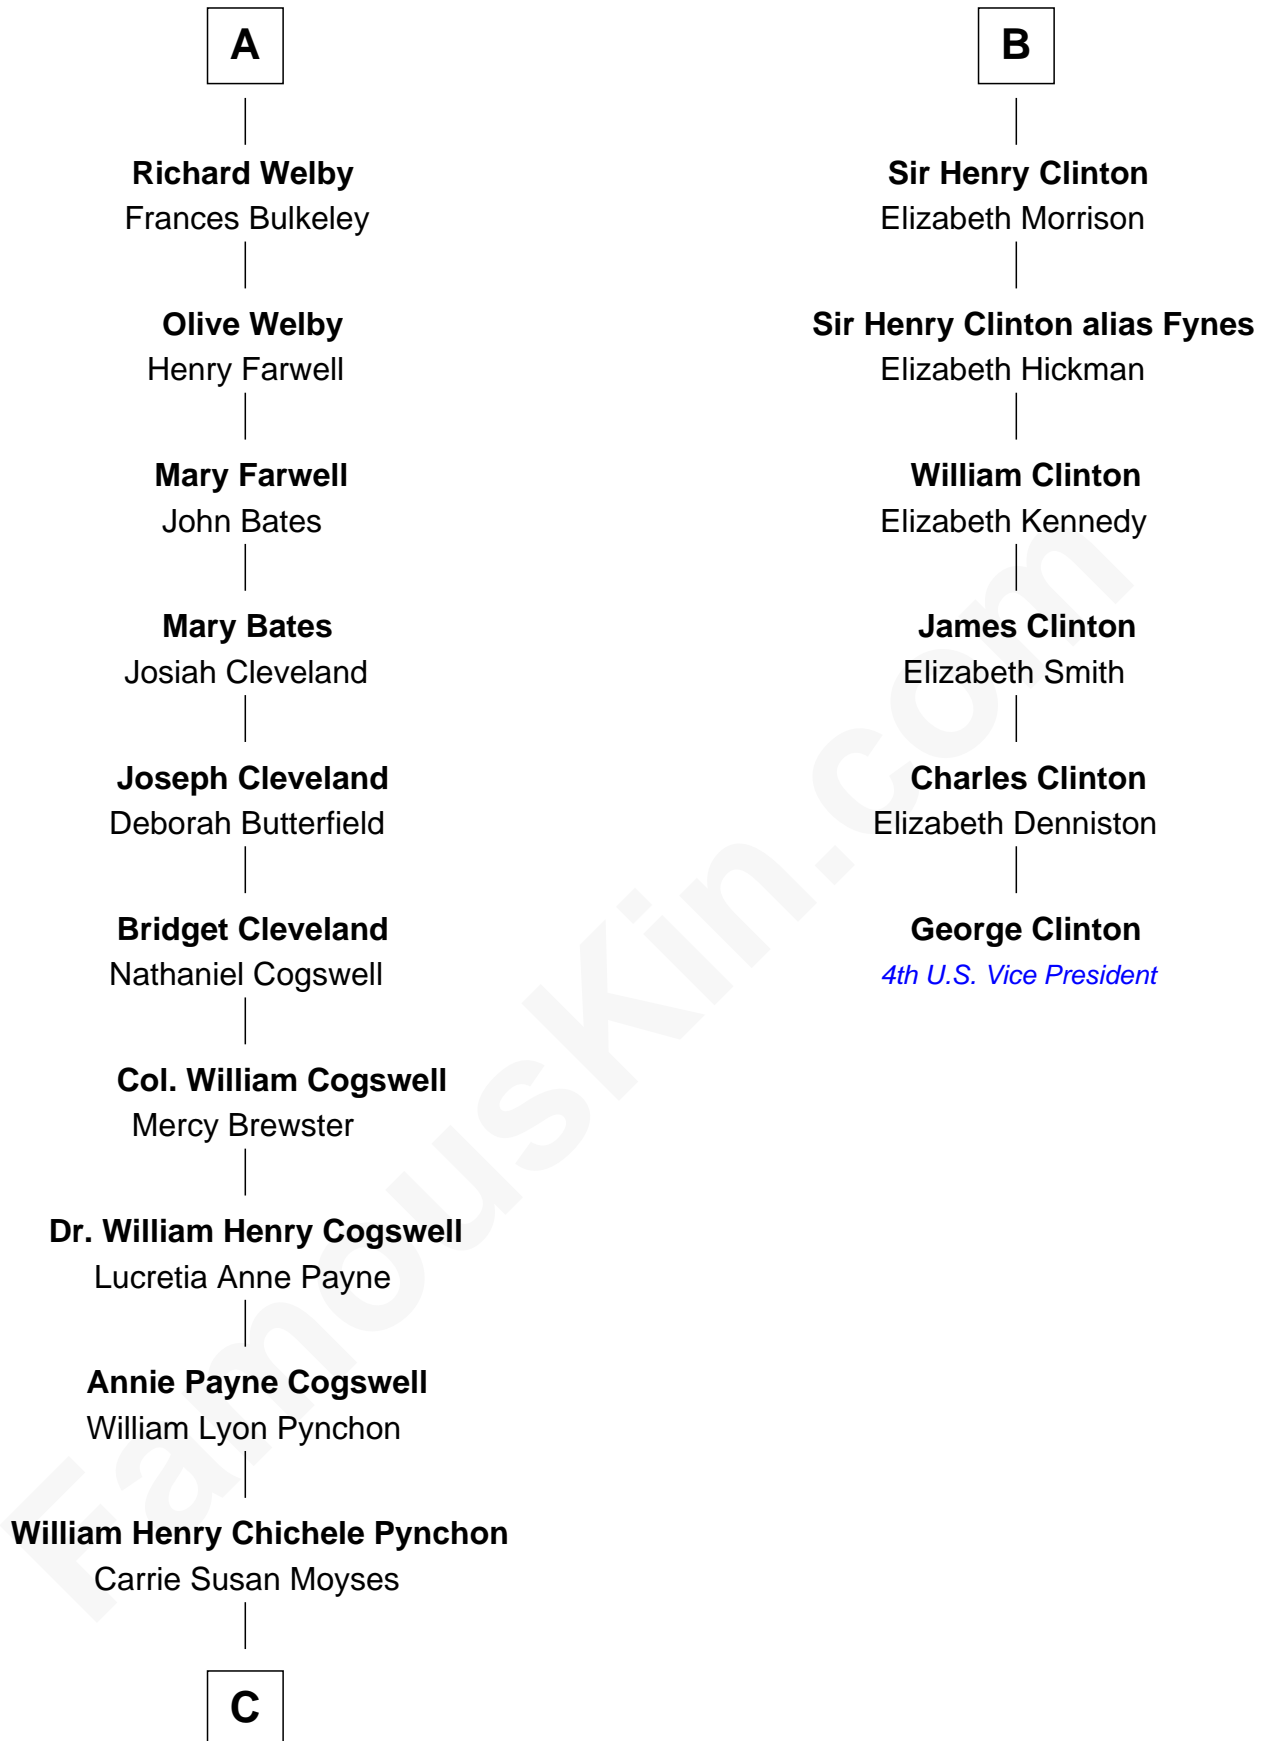

**FamousKin.com**  
**Relationship Chart of**  
**Thomas Pynchon**  
*American Novelist*

12th cousin 6 times removed of

**George Clinton**  
*4th U.S. Vice President*

**Sir Philip le Despencer**  
 Elizabeth - - - - -

**Sir Philip le Despencer**  
 Elizabeth de Tibetot

**Margery Despencer**  
 Sir Roger Wentworth

**Agnes Wentworth**  
 Sir Robert Constable

**Anne Constable**  
 William Tyrwhit

**Sir Robert Tyrwhit**  
 Maud Talboys

**Katharine Tyrwhit**  
 Sir Richard Thimbleby

**Elizabeth Thimbleby**  
 Thomas Welby

**A**

**Alice le Despenser**  
 Sir John Sutton

**Sir John Sutton**  
 Constance Blount

**Sir John Sutton**  
 Elizabeth Berkeley

**Sir John Sutton Dudley**  
 Elizabeth Bramshot

**Edmund Dudley**  
 Elizabeth Grey

**Elizabeth Dudley**  
 William Stourton

**Ursula Stourton**  
 Sir Edward Clinton

**B**

**C**

**Thomas Ruggles Pynchon**  
Catherine Frances Bennett