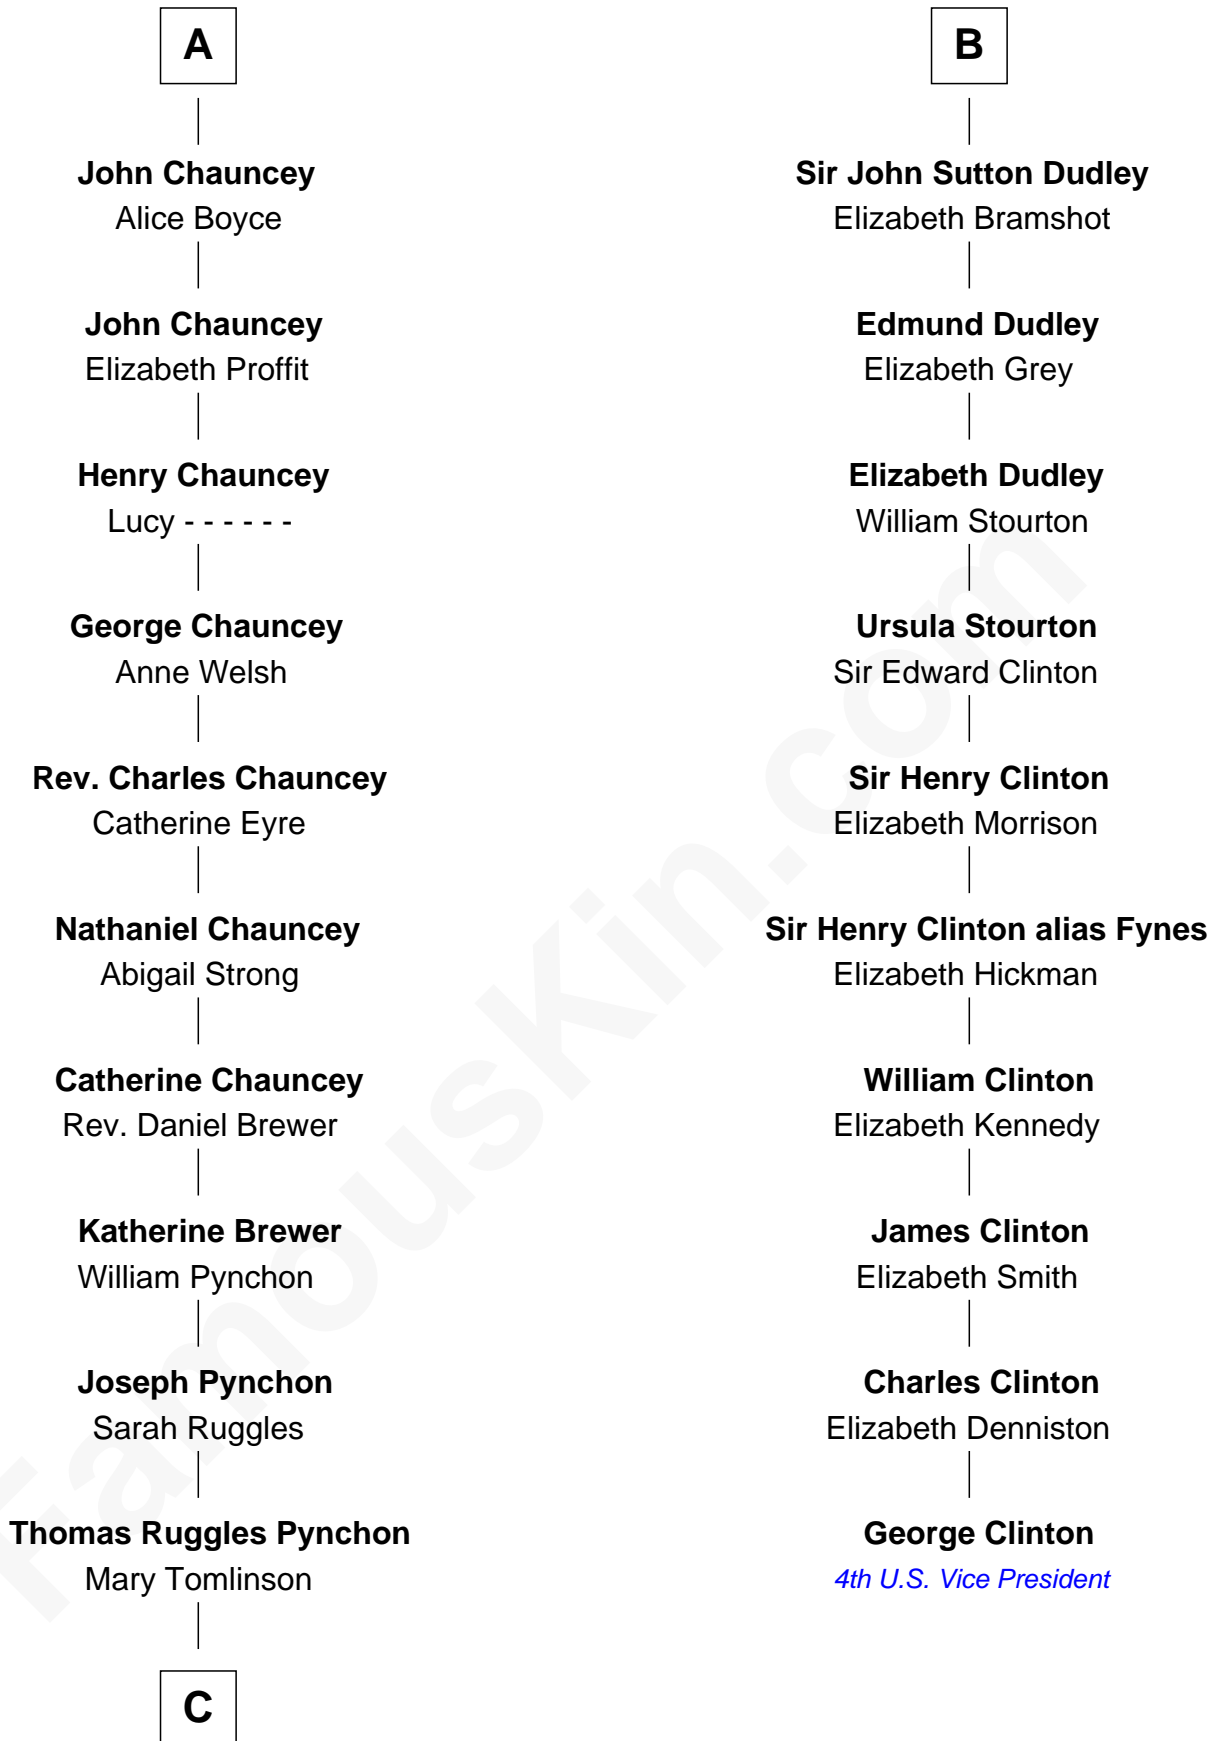

**FamousKin.com**  
**Relationship Chart of**  
**Thomas Pynchon**  
*American Novelist*

16th cousin 5 times removed of

**George Clinton**  
*4th U.S. Vice President*

**C**

William Henry Ruggles Pynchon

Mary Murdock

William Lyon Pynchon

Annie Payne Cogswell

William Henry Chichele Pynchon

Carrie Susan Moyses

Thomas Ruggles Pynchon

Catherine Frances Bennett

Thomas Pynchon

*Novelist*