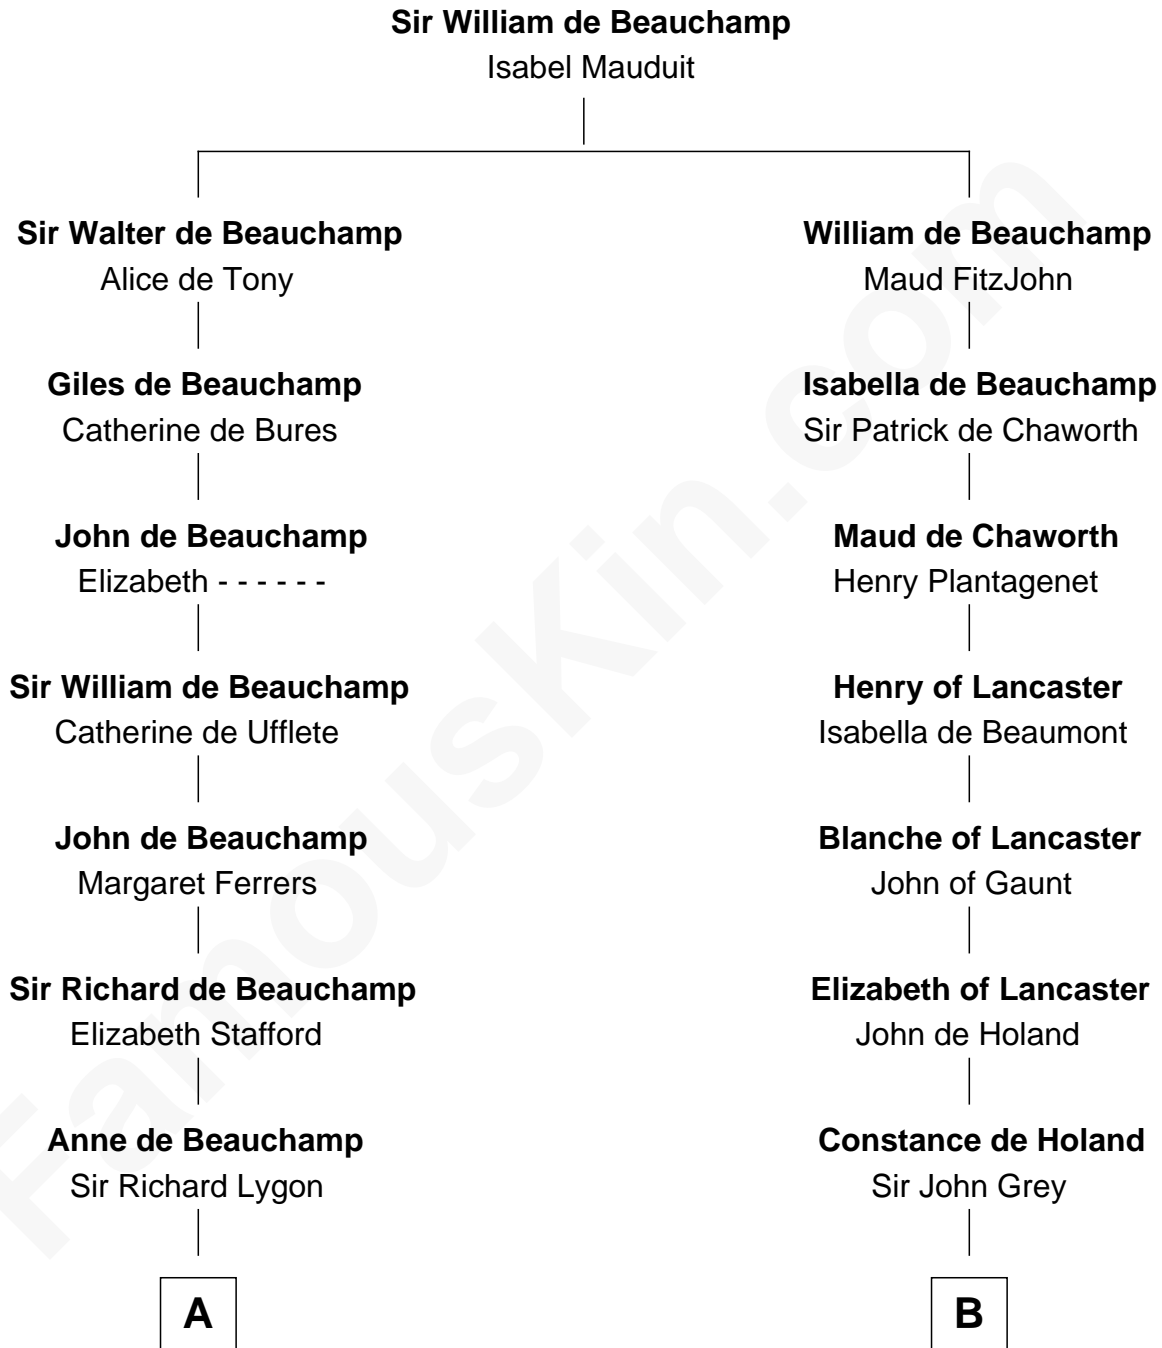

FamousKin.com
Relationship Chart of
Thomas Pynchon
American Novelist

16th cousin 5 times removed of

George Clinton
4th U.S. Vice President

C

William Henry Ruggles Pynchon

Mary Murdock

William Lyon Pynchon

Annie Payne Cogswell

William Henry Chichele Pynchon

Carrie Susan Moyses

Thomas Ruggles Pynchon

Catherine Frances Bennett

Thomas Pynchon

Novelist

FamousKin.com