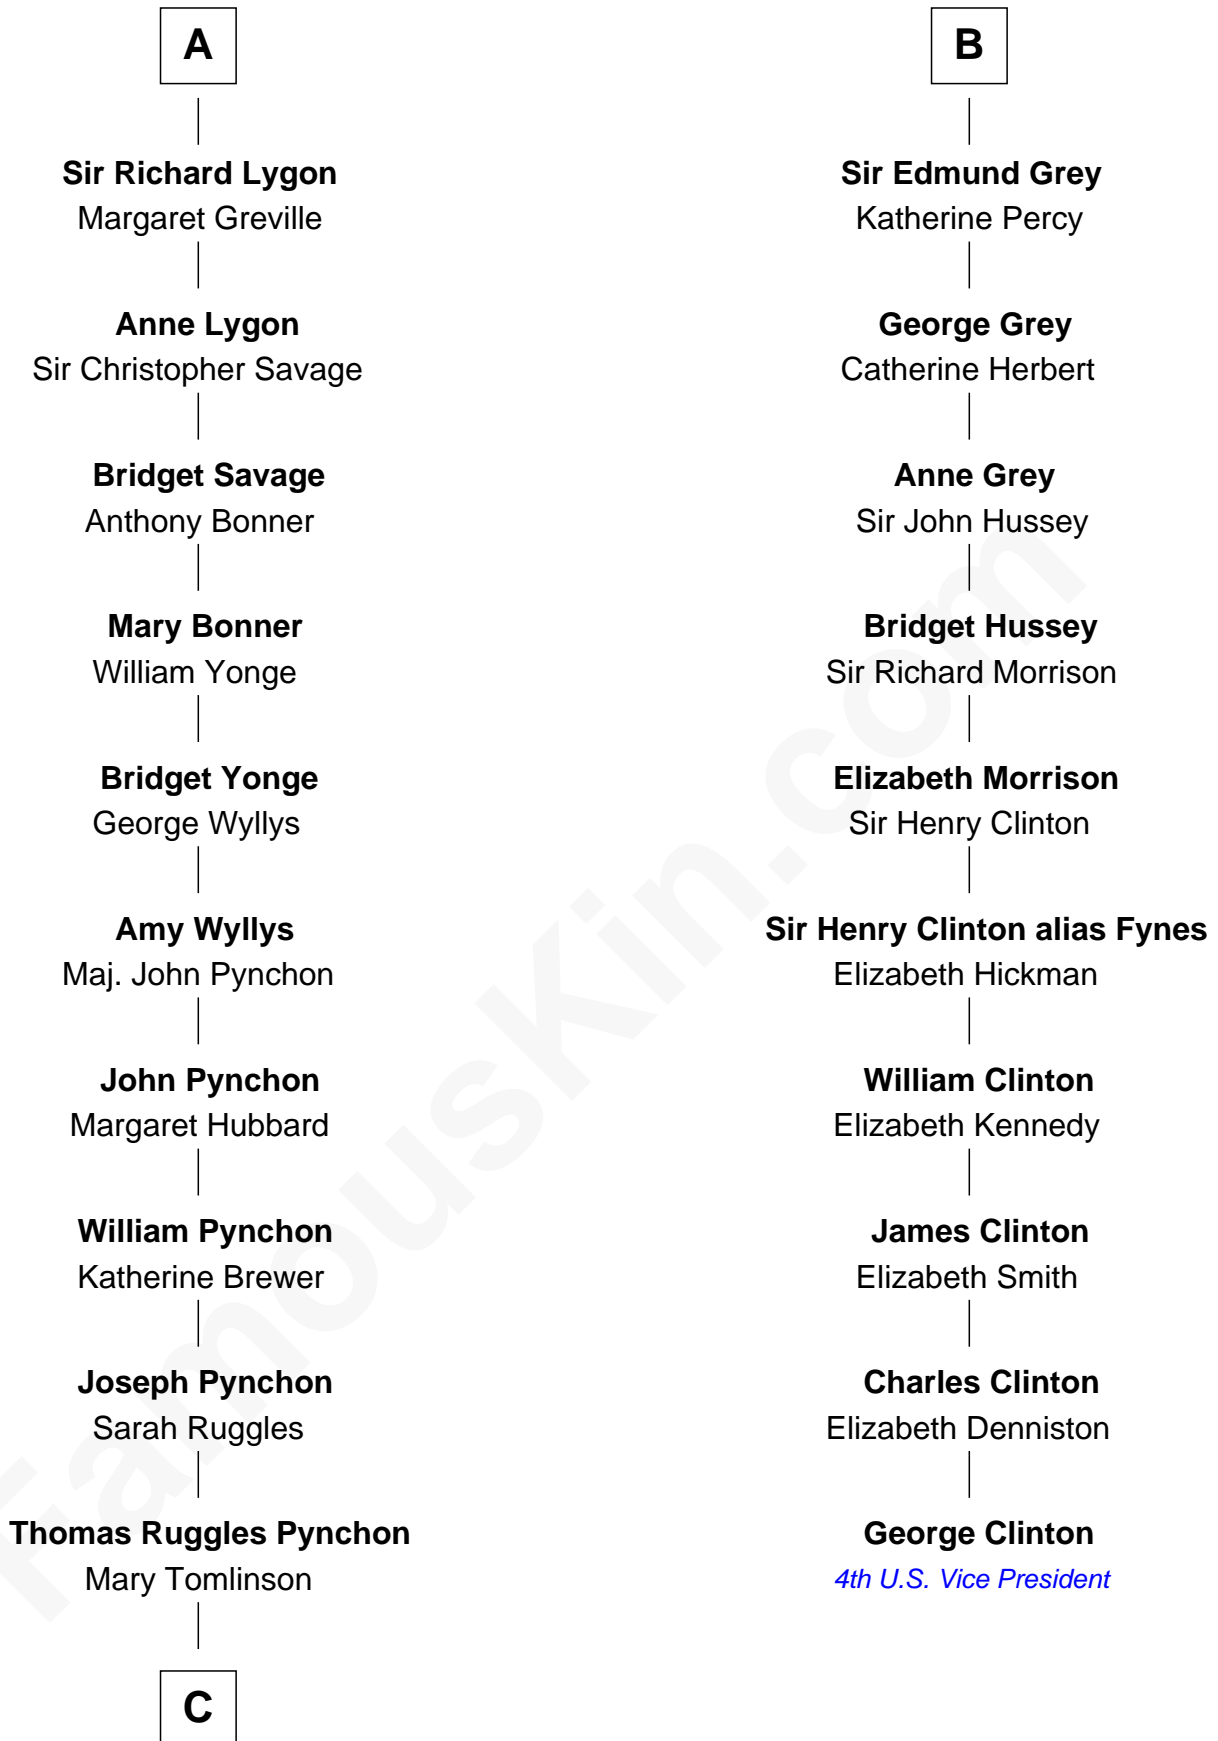

FamousKin.com
Relationship Chart of
Thomas Pynchon
American Novelist

16th cousin 5 times removed of

George Clinton
4th U.S. Vice President

C

William Henry Ruggles Pynchon

Mary Murdock

William Lyon Pynchon

Annie Payne Cogswell

William Henry Chichele Pynchon

Carrie Susan Moyses

Thomas Ruggles Pynchon

Catherine Frances Bennett

Thomas Pynchon

Novelist

FamousKin.com