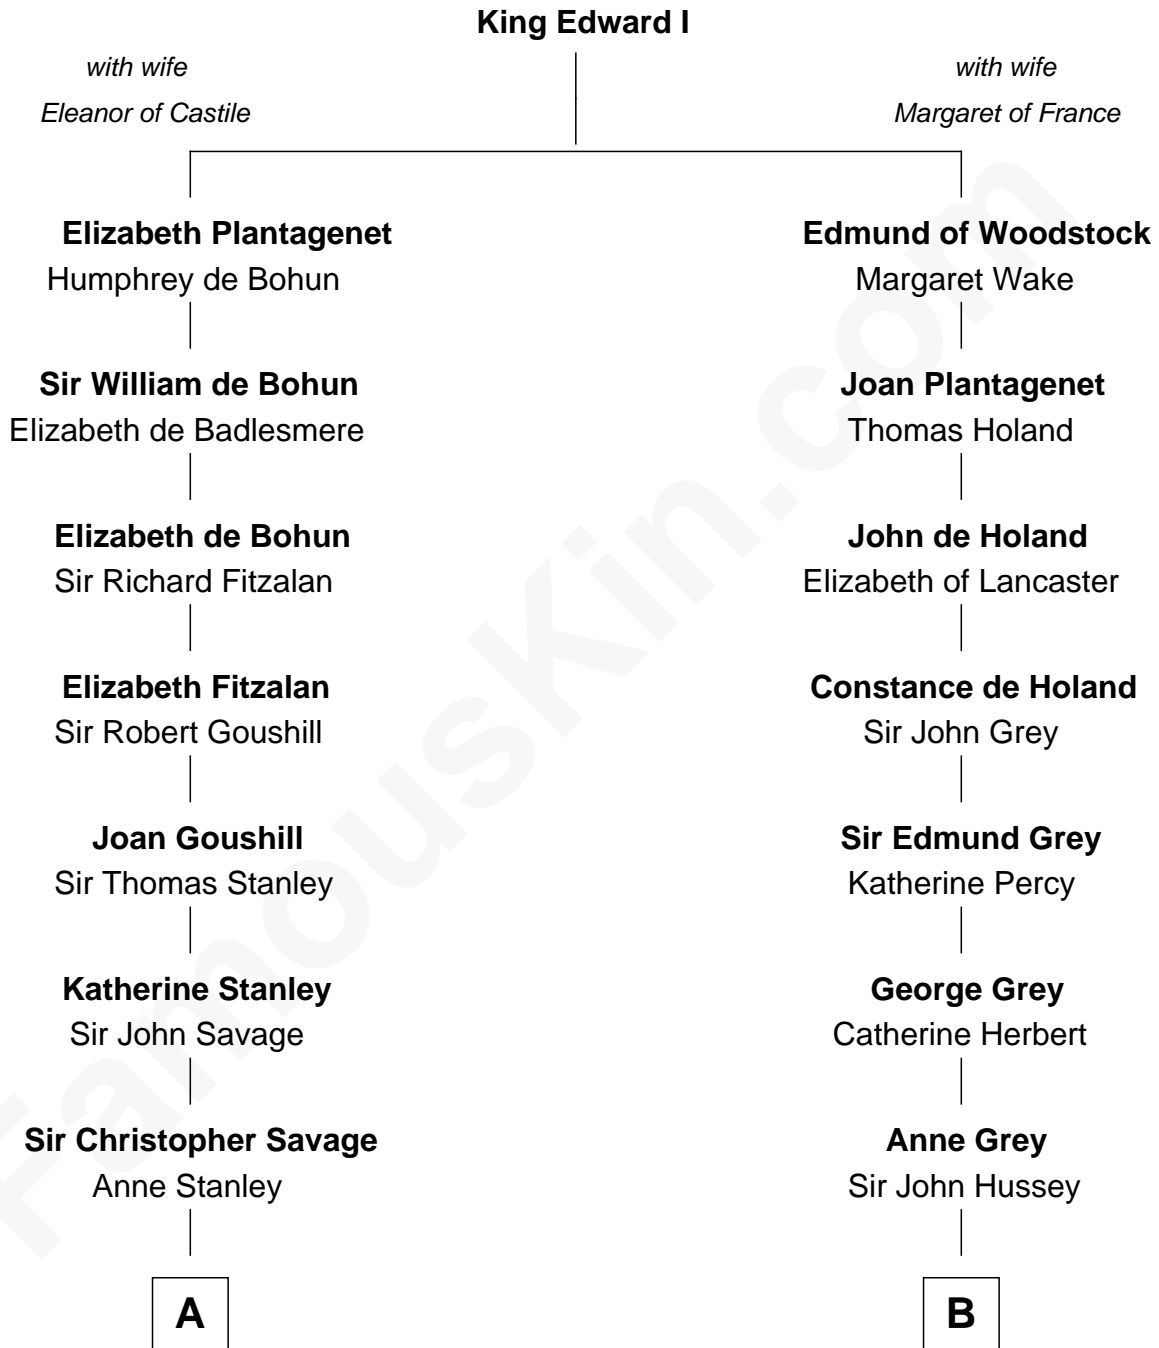

FamousKin.com

Relationship Chart of

Thomas Pynchon

American Novelist

14th cousin 6 times removed of

DeWitt Clinton
6th Governor of New York

C

—
William Lyon Pynchon

Annie Payne Cogswell

—
William Henry Chichele Pynchon

Carrie Susan Moyses

—
Thomas Ruggles Pynchon

Catherine Frances Bennett

—
Thomas Pynchon

Novelist

FamousKin.com