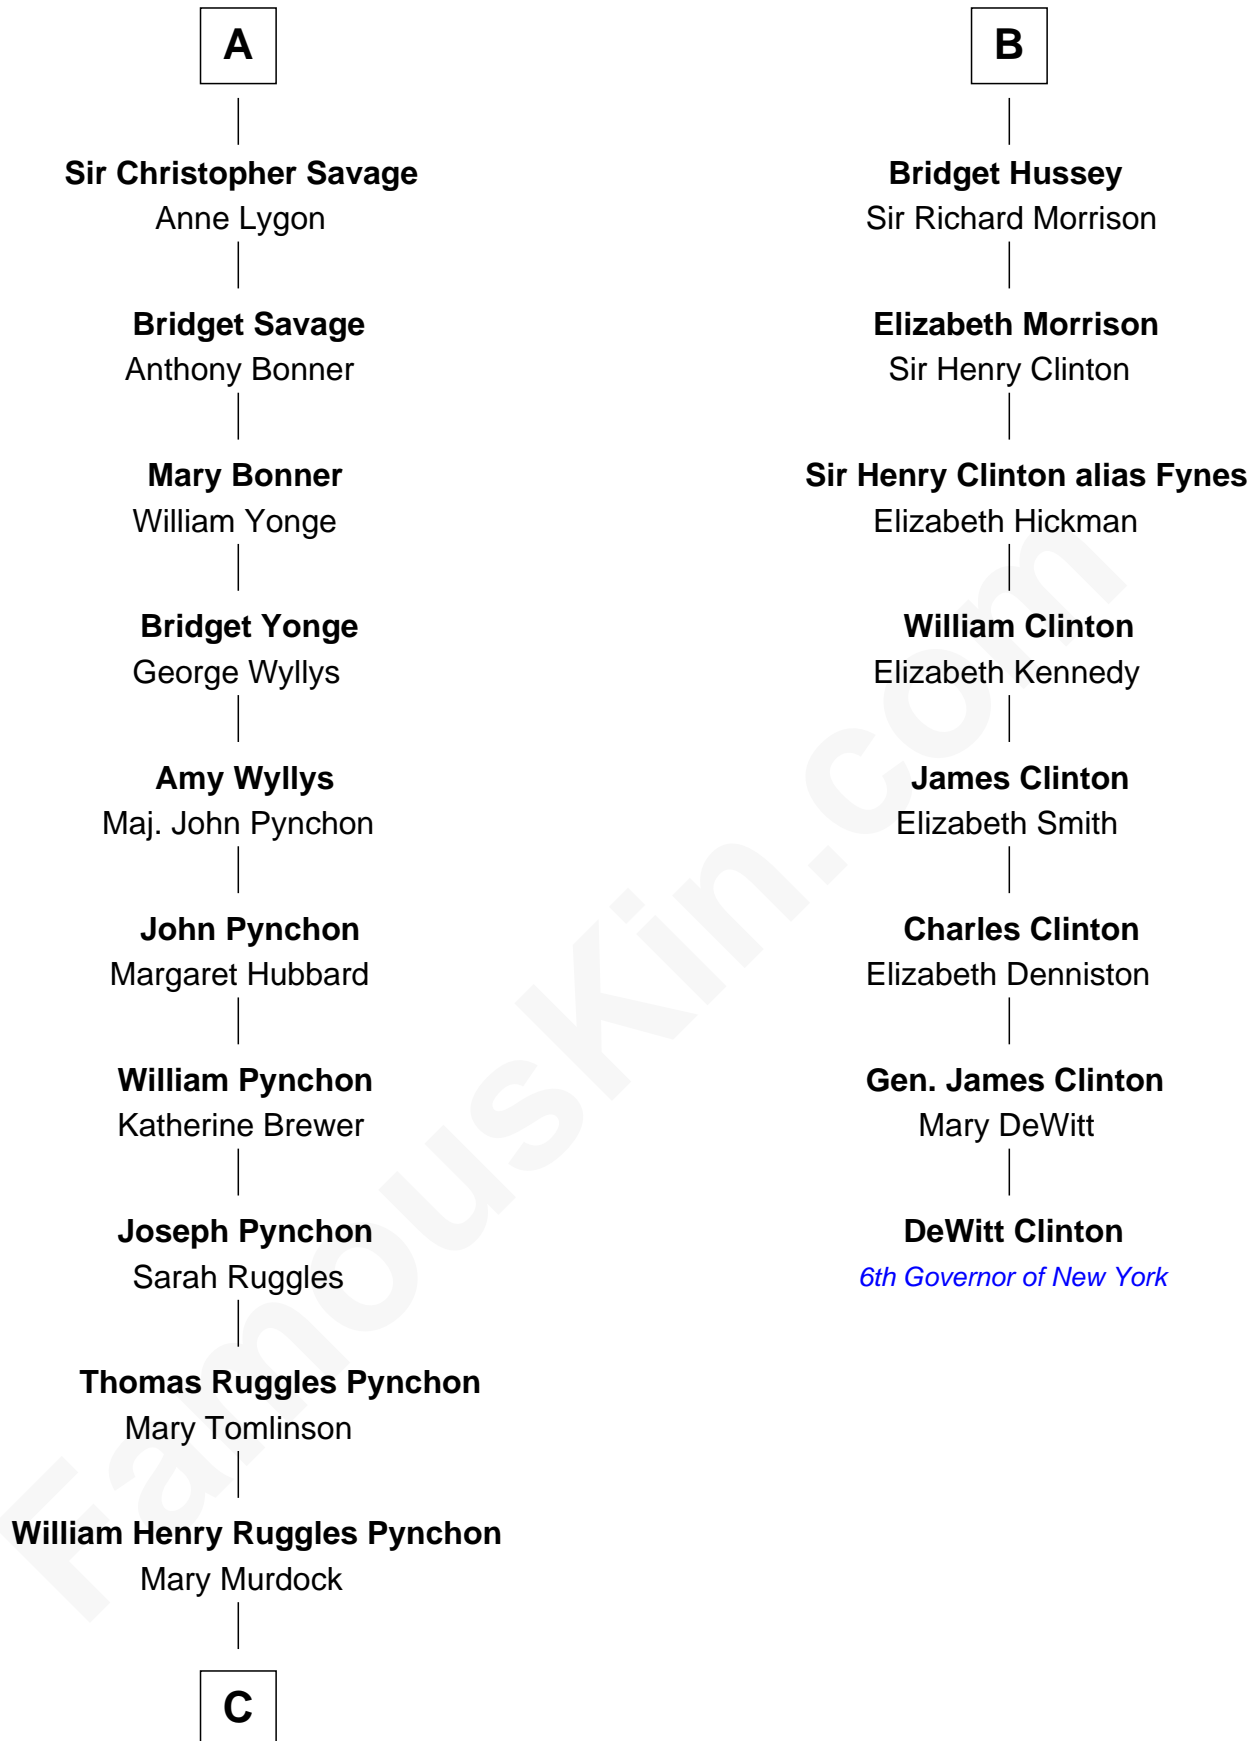

FamousKin.com

Relationship Chart of

Thomas Pynchon

American Novelist

14th cousin 6 times removed of

DeWitt Clinton
6th Governor of New York

C

—
William Lyon Pynchon

Annie Payne Cogswell

—
William Henry Chichele Pynchon

Carrie Susan Moyses

—
Thomas Ruggles Pynchon

Catherine Frances Bennett

—
Thomas Pynchon

Novelist

FamousKin.com