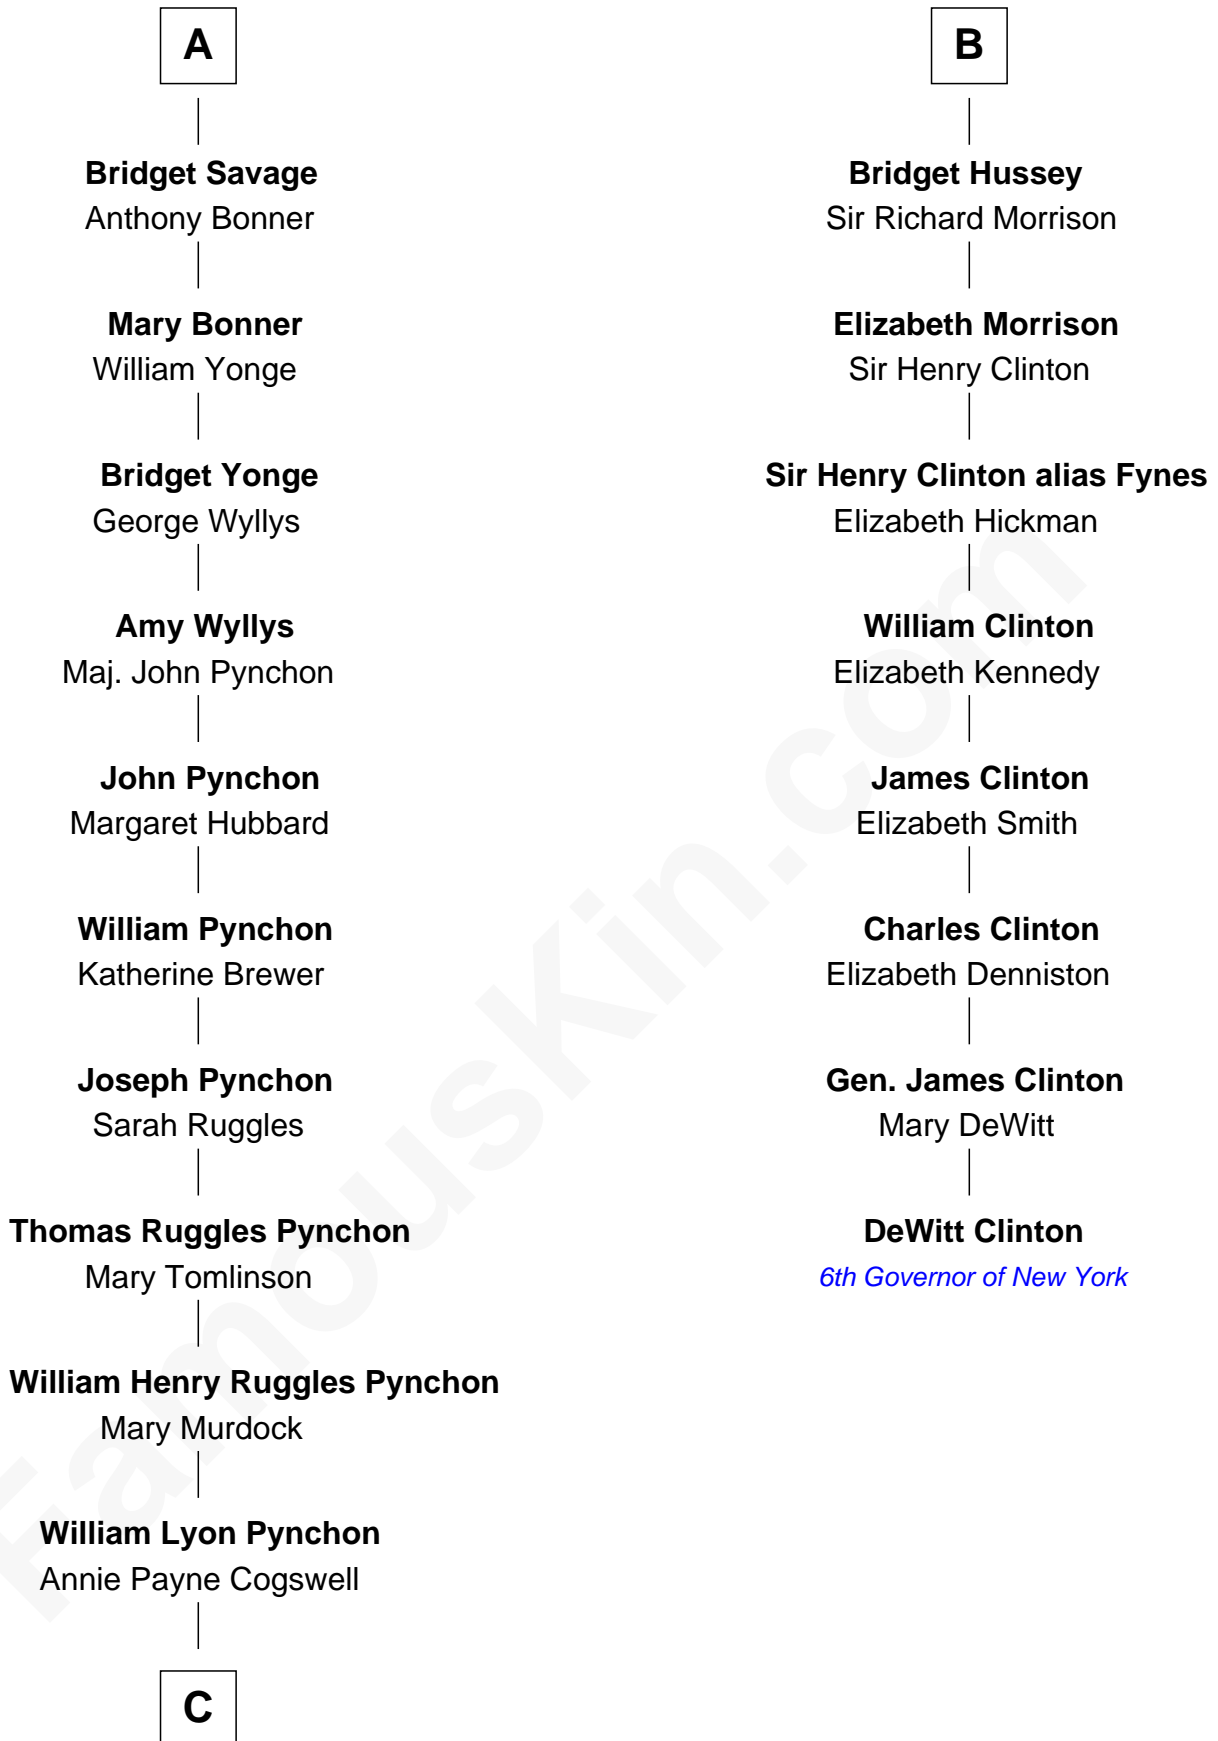

**FamousKin.com**  
**Relationship Chart of**  
**Thomas Pynchon**  
*American Novelist*

14th cousin 5 times removed of

**DeWitt Clinton**  
*6th Governor of New York*

**C**

—  
**William Henry Chichele Pynchon**

Carrie Susan Moyses

—  
**Thomas Ruggles Pynchon**

Catherine Frances Bennett

—  
**Thomas Pynchon**

*Novelist*

FamousKin.com