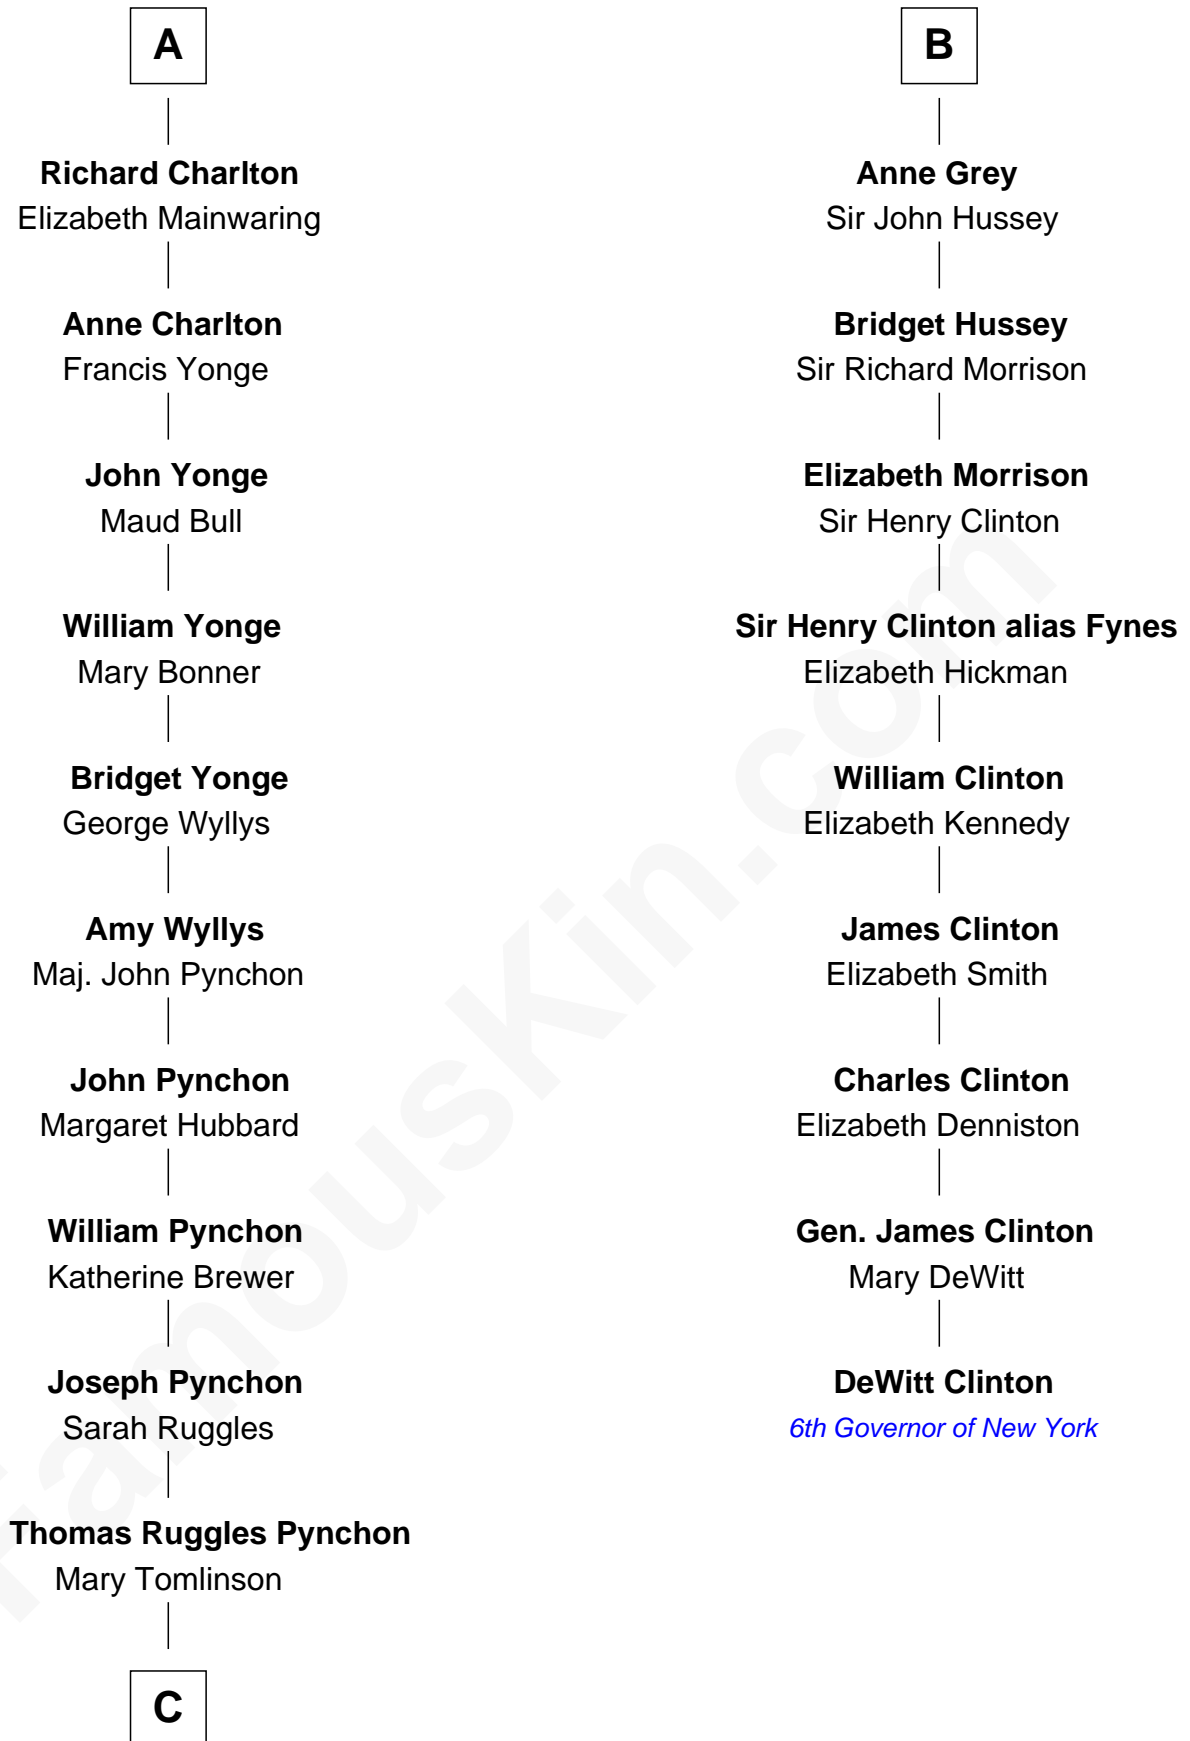

FamousKin.com
Relationship Chart of
Thomas Pynchon
American Novelist

15th cousin 6 times removed of

DeWitt Clinton
6th Governor of New York

C

William Henry Ruggles Pynchon

Mary Murdock

William Lyon Pynchon

Annie Payne Cogswell

William Henry Chichele Pynchon

Carrie Susan Moyses

Thomas Ruggles Pynchon

Catherine Frances Bennett

Thomas Pynchon

Novelist

FamousKin.com