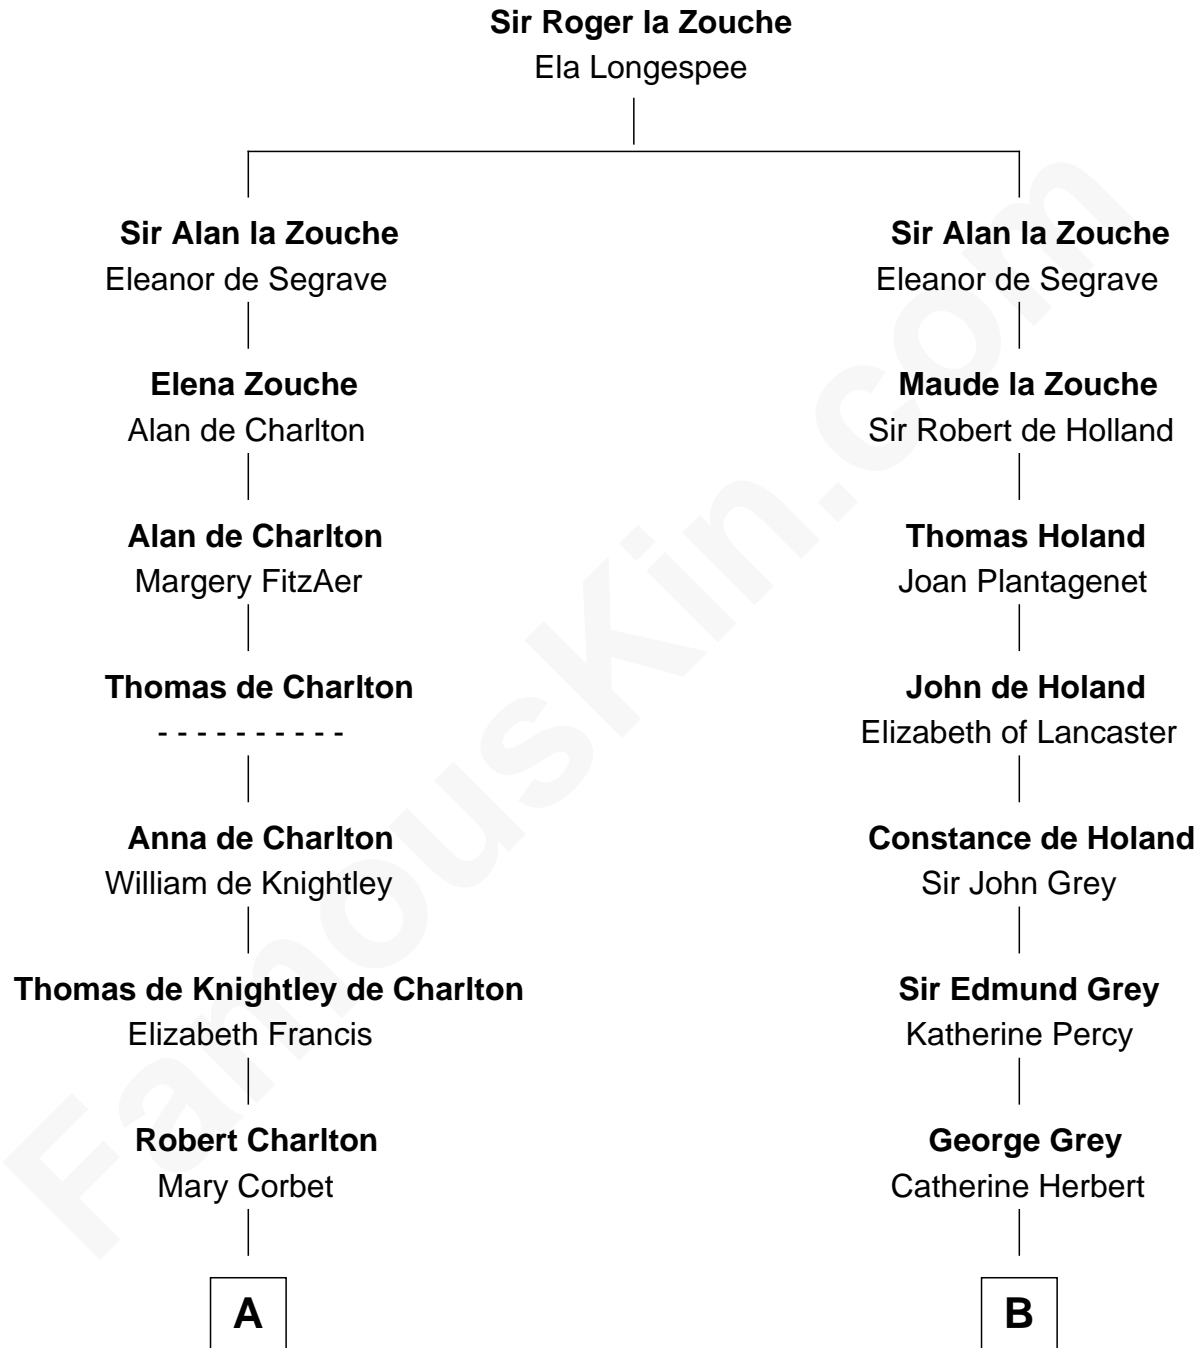

FamousKin.com
Relationship Chart of
Thomas Pynchon
American Novelist

15th cousin 6 times removed of

DeWitt Clinton
6th Governor of New York

C

William Henry Ruggles Pynchon

Mary Murdock

William Lyon Pynchon

Annie Payne Cogswell