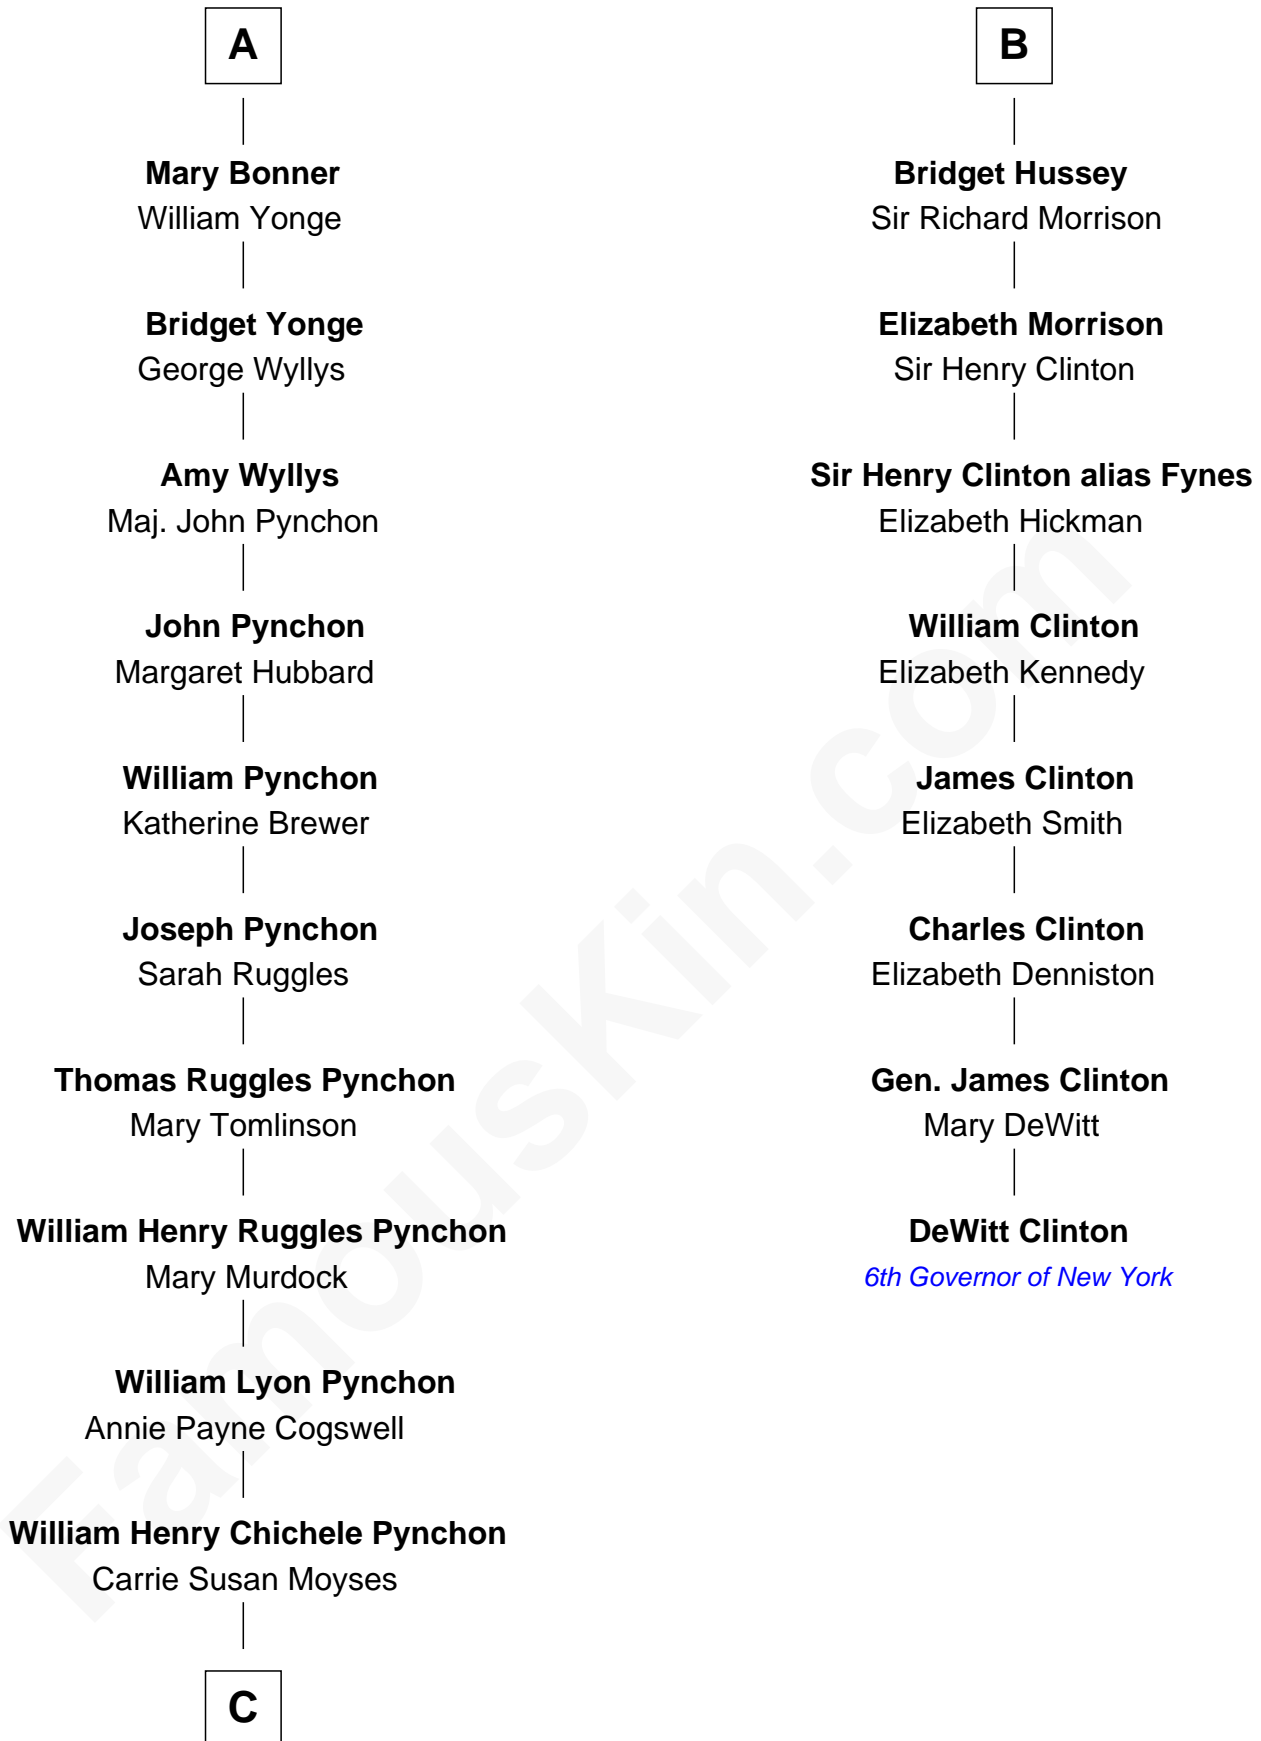

**FamousKin.com**  
**Relationship Chart of**  
**Thomas Pynchon**  
*American Novelist*

14th cousin 4 times removed of

**DeWitt Clinton**  
*6th Governor of New York*

**C**

**Thomas Ruggles Pynchon**  
Catherine Frances Bennett