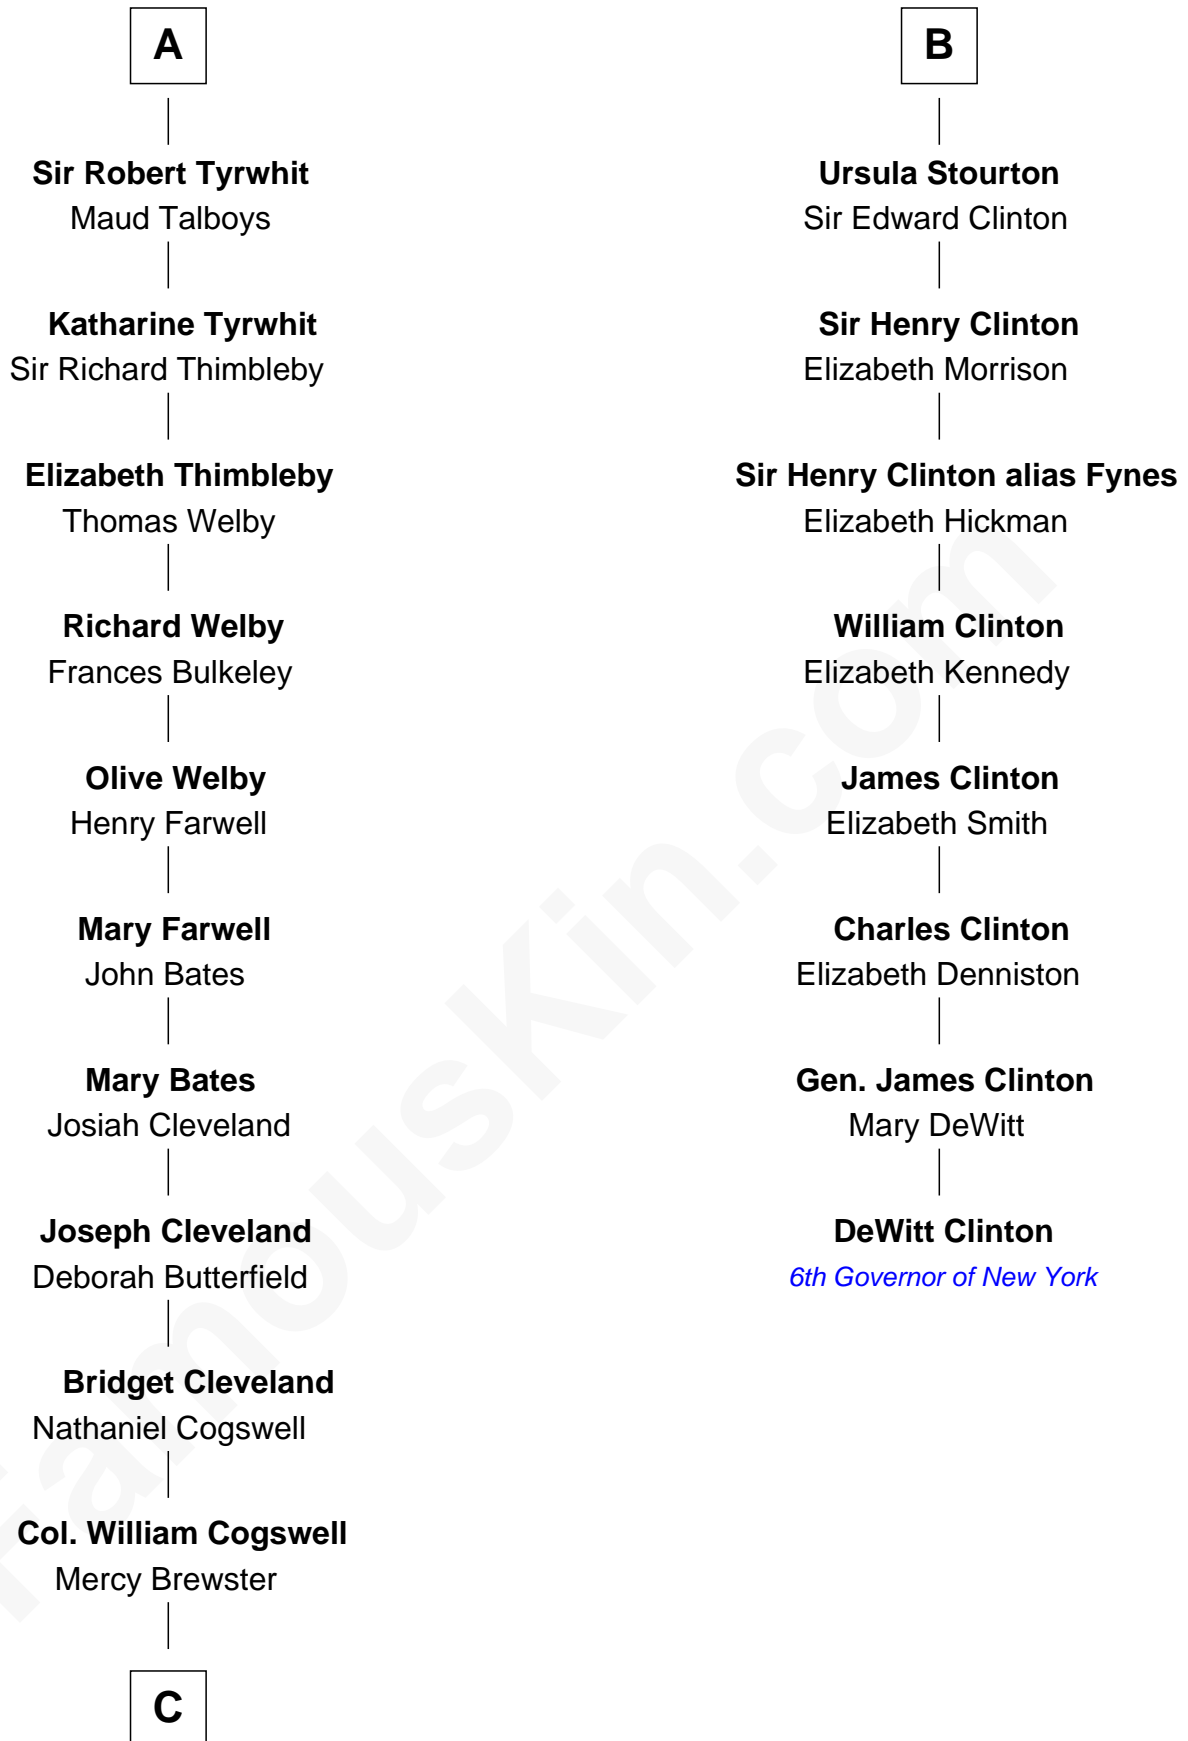

FamousKin.com
Relationship Chart of
Thomas Pynchon
American Novelist

14th cousin 7 times removed of

DeWitt Clinton
6th Governor of New York

C

—
Dr. William Henry Cogswell

Lucretia Anne Payne

—
Annie Payne Cogswell

William Lyon Pynchon

—
William Henry Chichele Pynchon

Carrie Susan Moyses

—
Thomas Ruggles Pynchon

Catherine Frances Bennett

—
Thomas Pynchon

Novelist

FamousKin.com