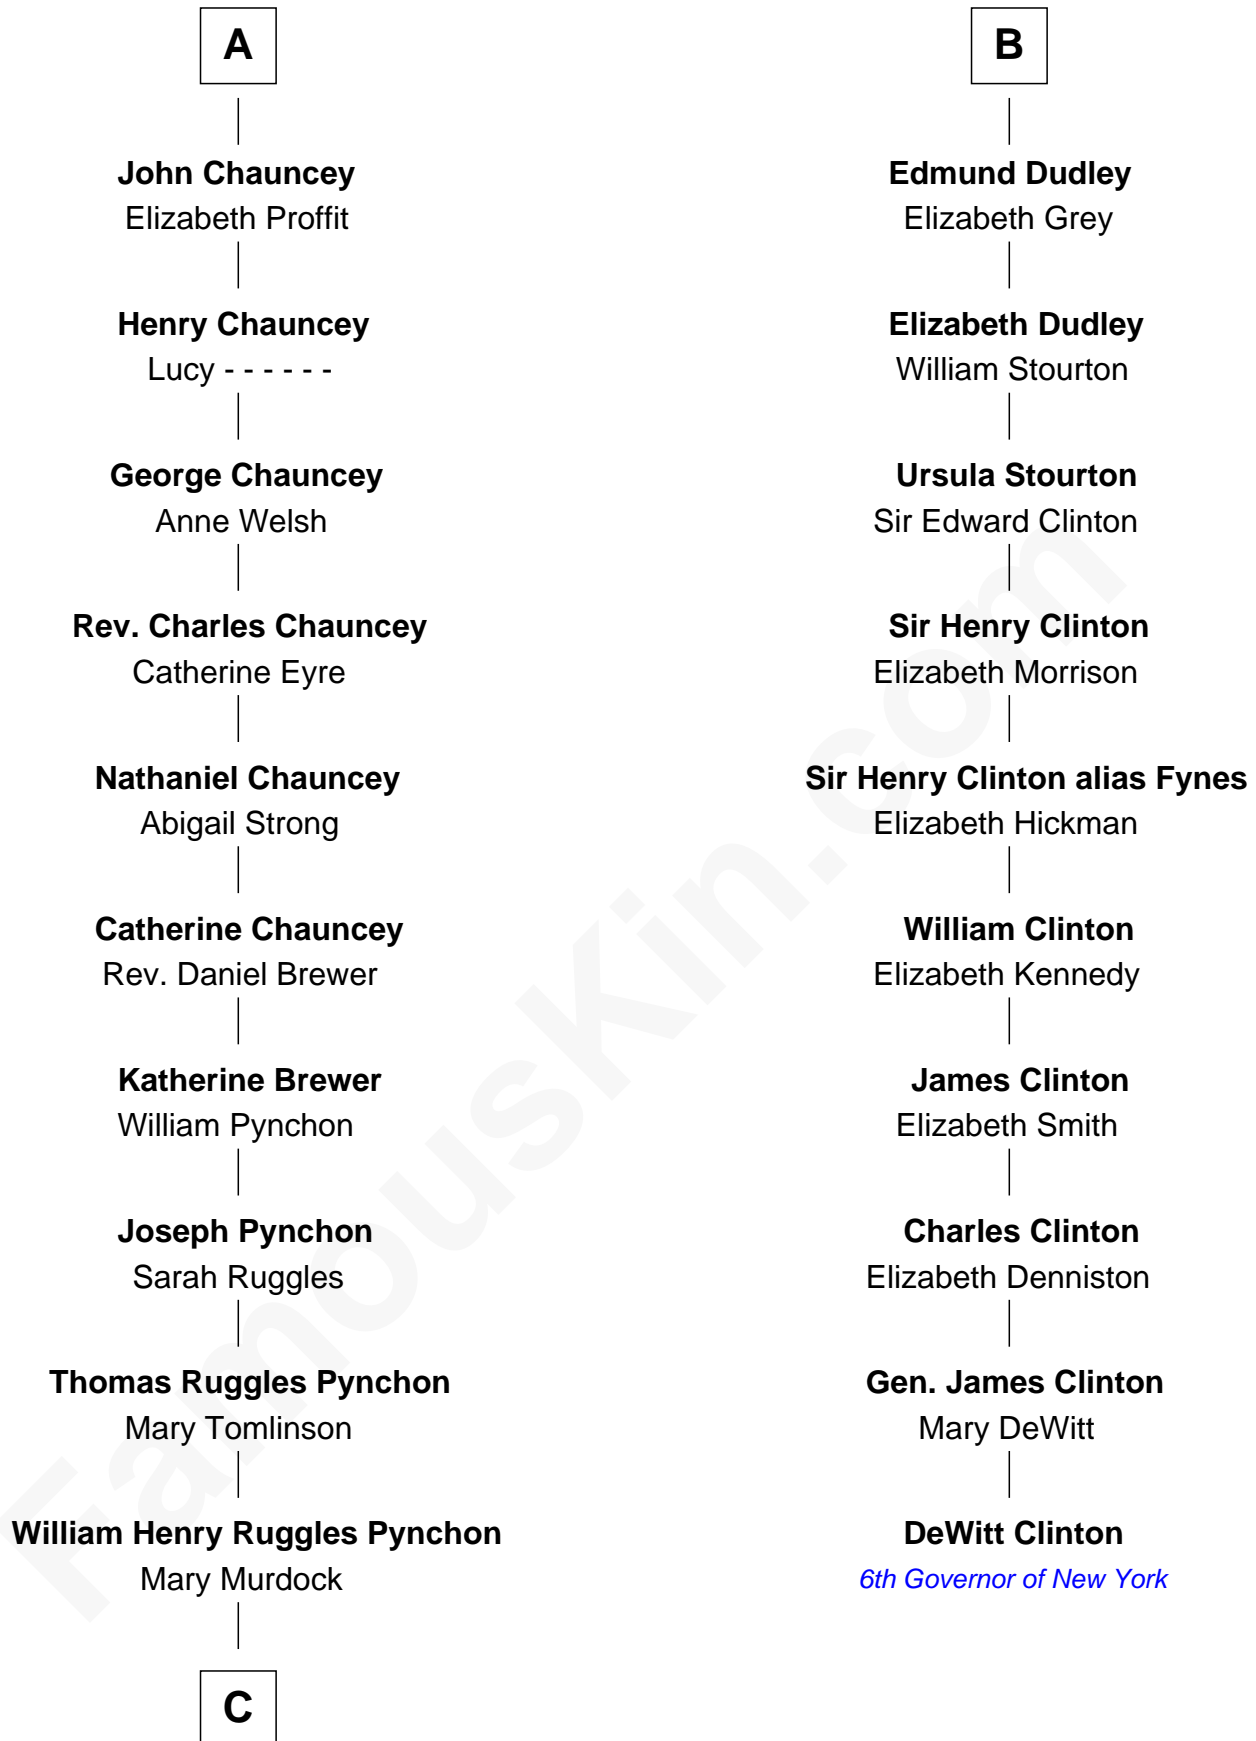

FamousKin.com
Relationship Chart of
Thomas Pynchon
American Novelist

16th cousin 4 times removed of

DeWitt Clinton
6th Governor of New York

C

—
William Lyon Pynchon

Annie Payne Cogswell

—
William Henry Chichele Pynchon

Carrie Susan Moyses

—
Thomas Ruggles Pynchon

Catherine Frances Bennett

—
Thomas Pynchon

Novelist

FamousKin.com