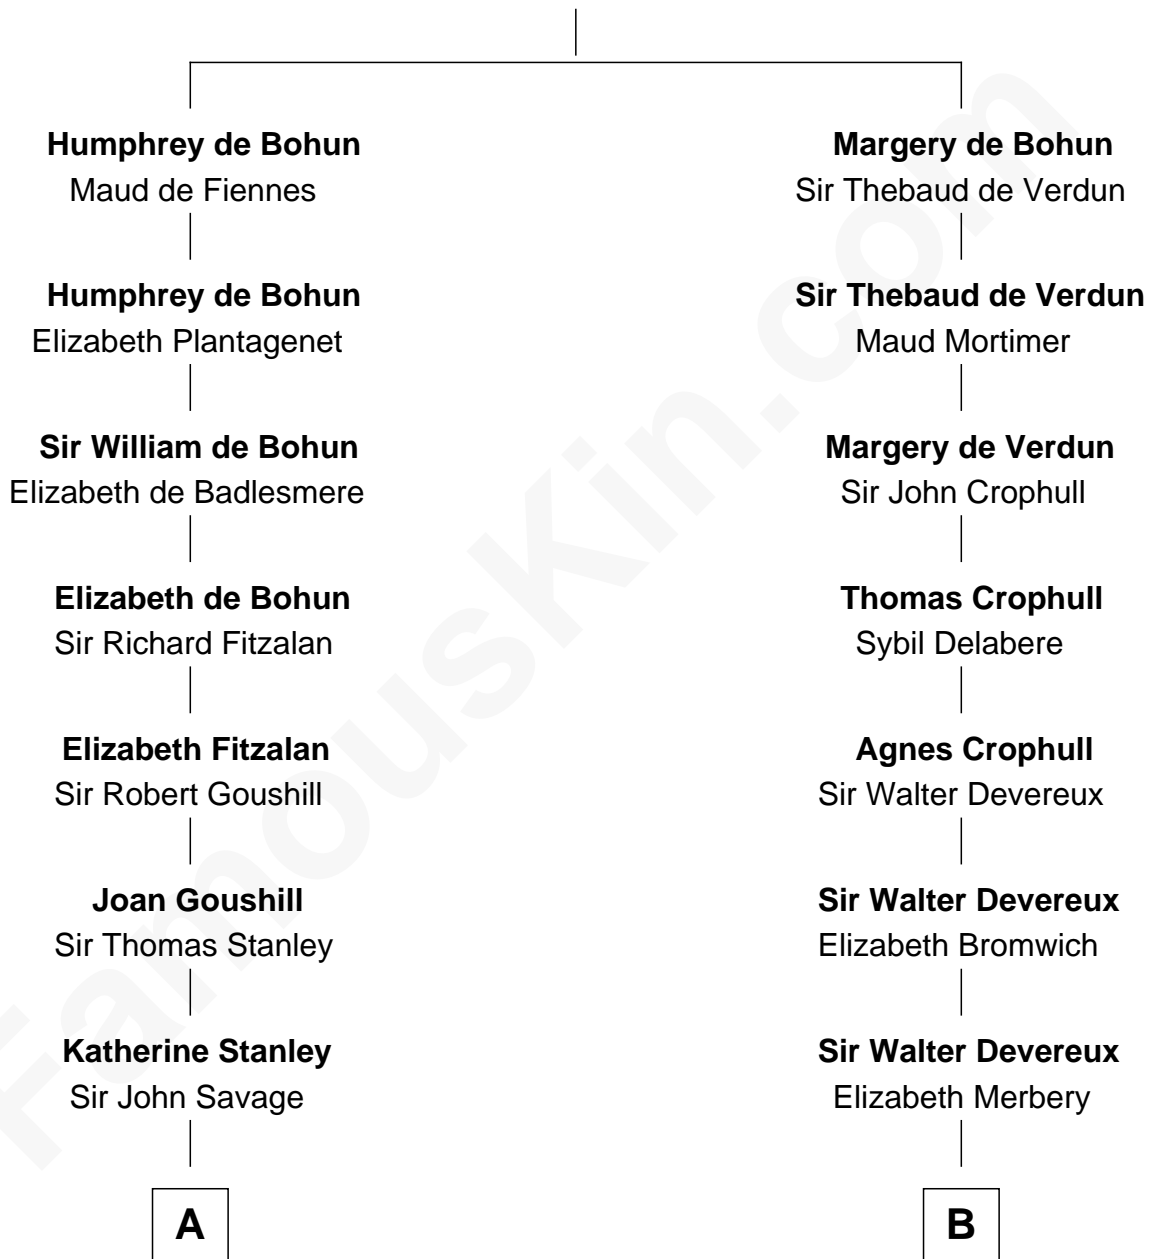

FamousKin.com
Relationship Chart of
Thomas Pynchon
American Novelist

17th cousin 4 times removed of

DeWitt Clinton
6th Governor of New York

Sir Humphrey de Bohun
 Eleanor de Braiose

C

William Henry Ruggles Pynchon

Mary Murdock

William Lyon Pynchon

Annie Payne Cogswell

William Henry Chichele Pynchon

Carrie Susan Moyses

Thomas Ruggles Pynchon

Catherine Frances Bennett

Thomas Pynchon