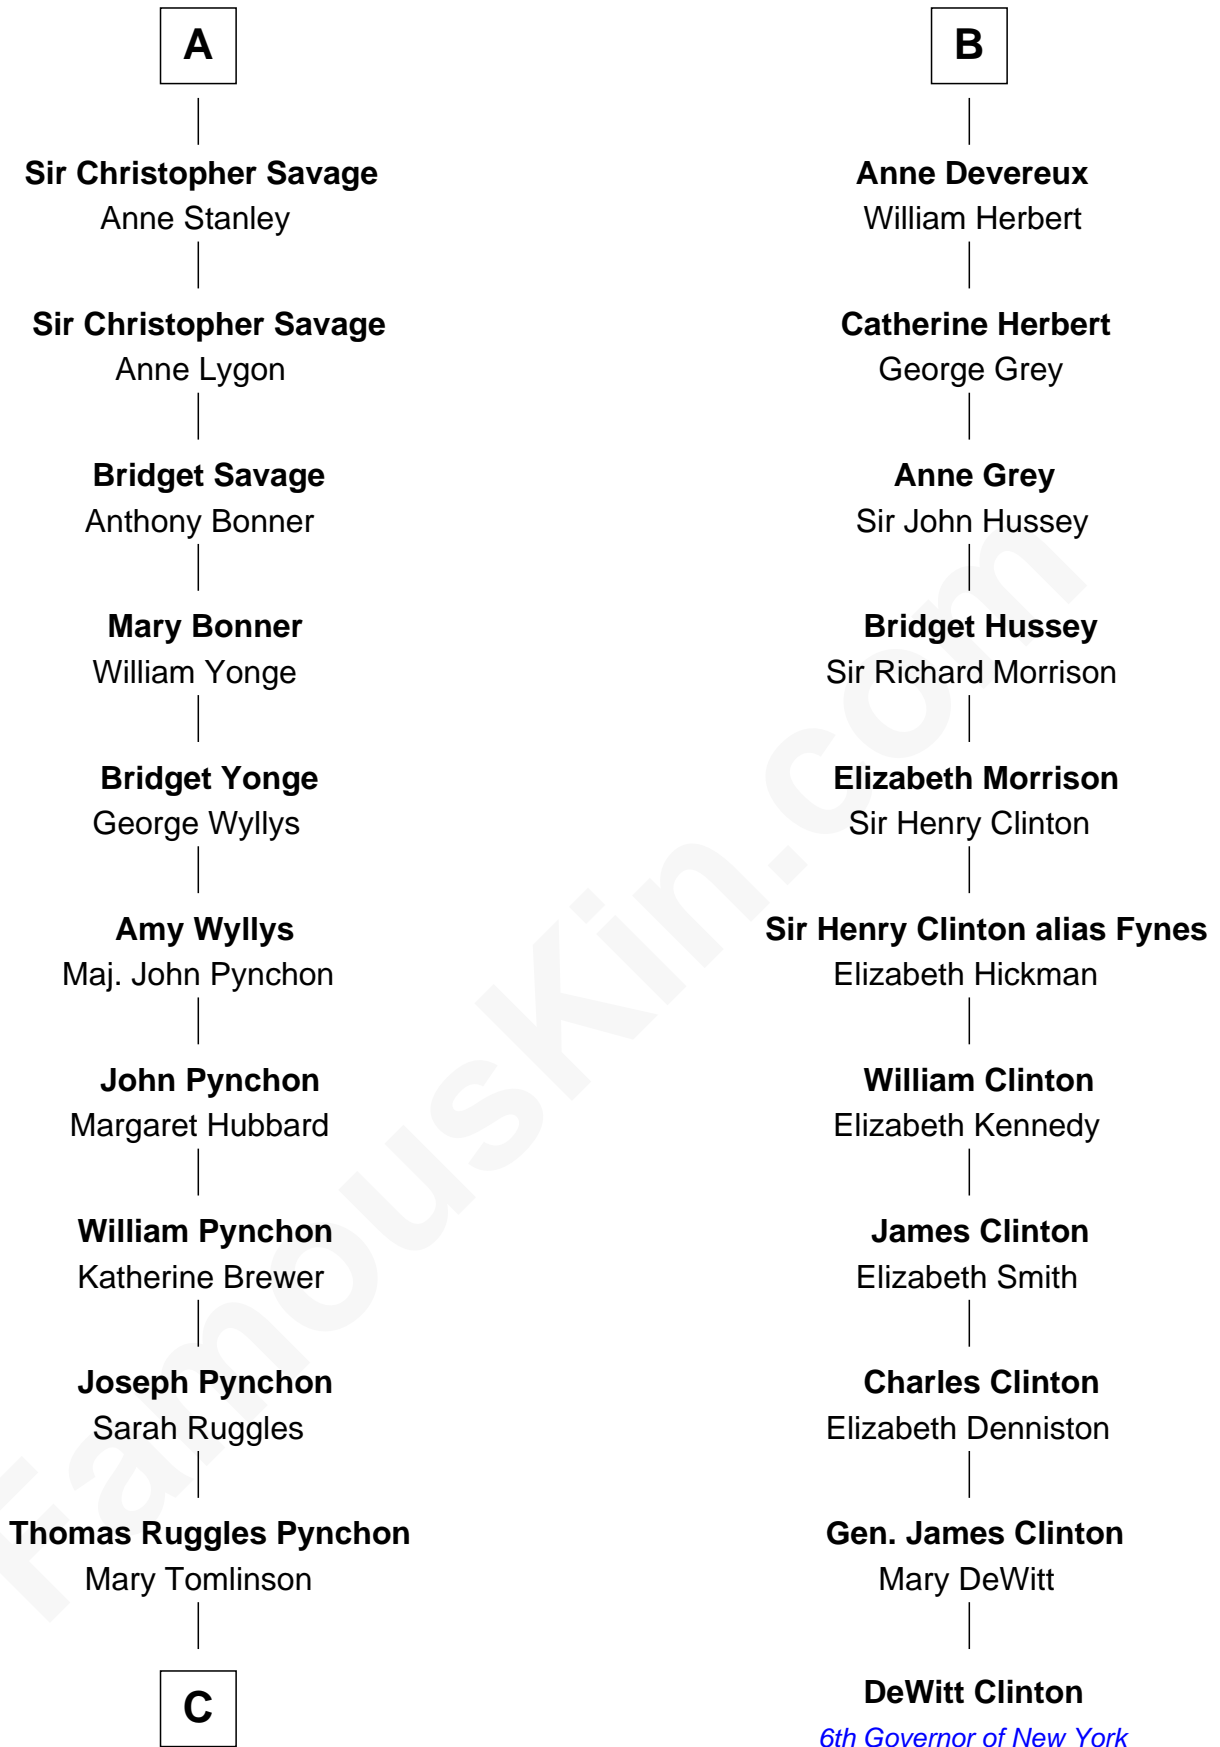

FamousKin.com
Relationship Chart of
Thomas Pynchon
American Novelist

17th cousin 4 times removed of

DeWitt Clinton
6th Governor of New York

Sir Humphrey de Bohun
 Eleanor de Braiose

C

William Henry Ruggles Pynchon

Mary Murdock

William Lyon Pynchon

Annie Payne Cogswell

William Henry Chichele Pynchon

Carrie Susan Moyses

Thomas Ruggles Pynchon

Catherine Frances Bennett

Thomas Pynchon