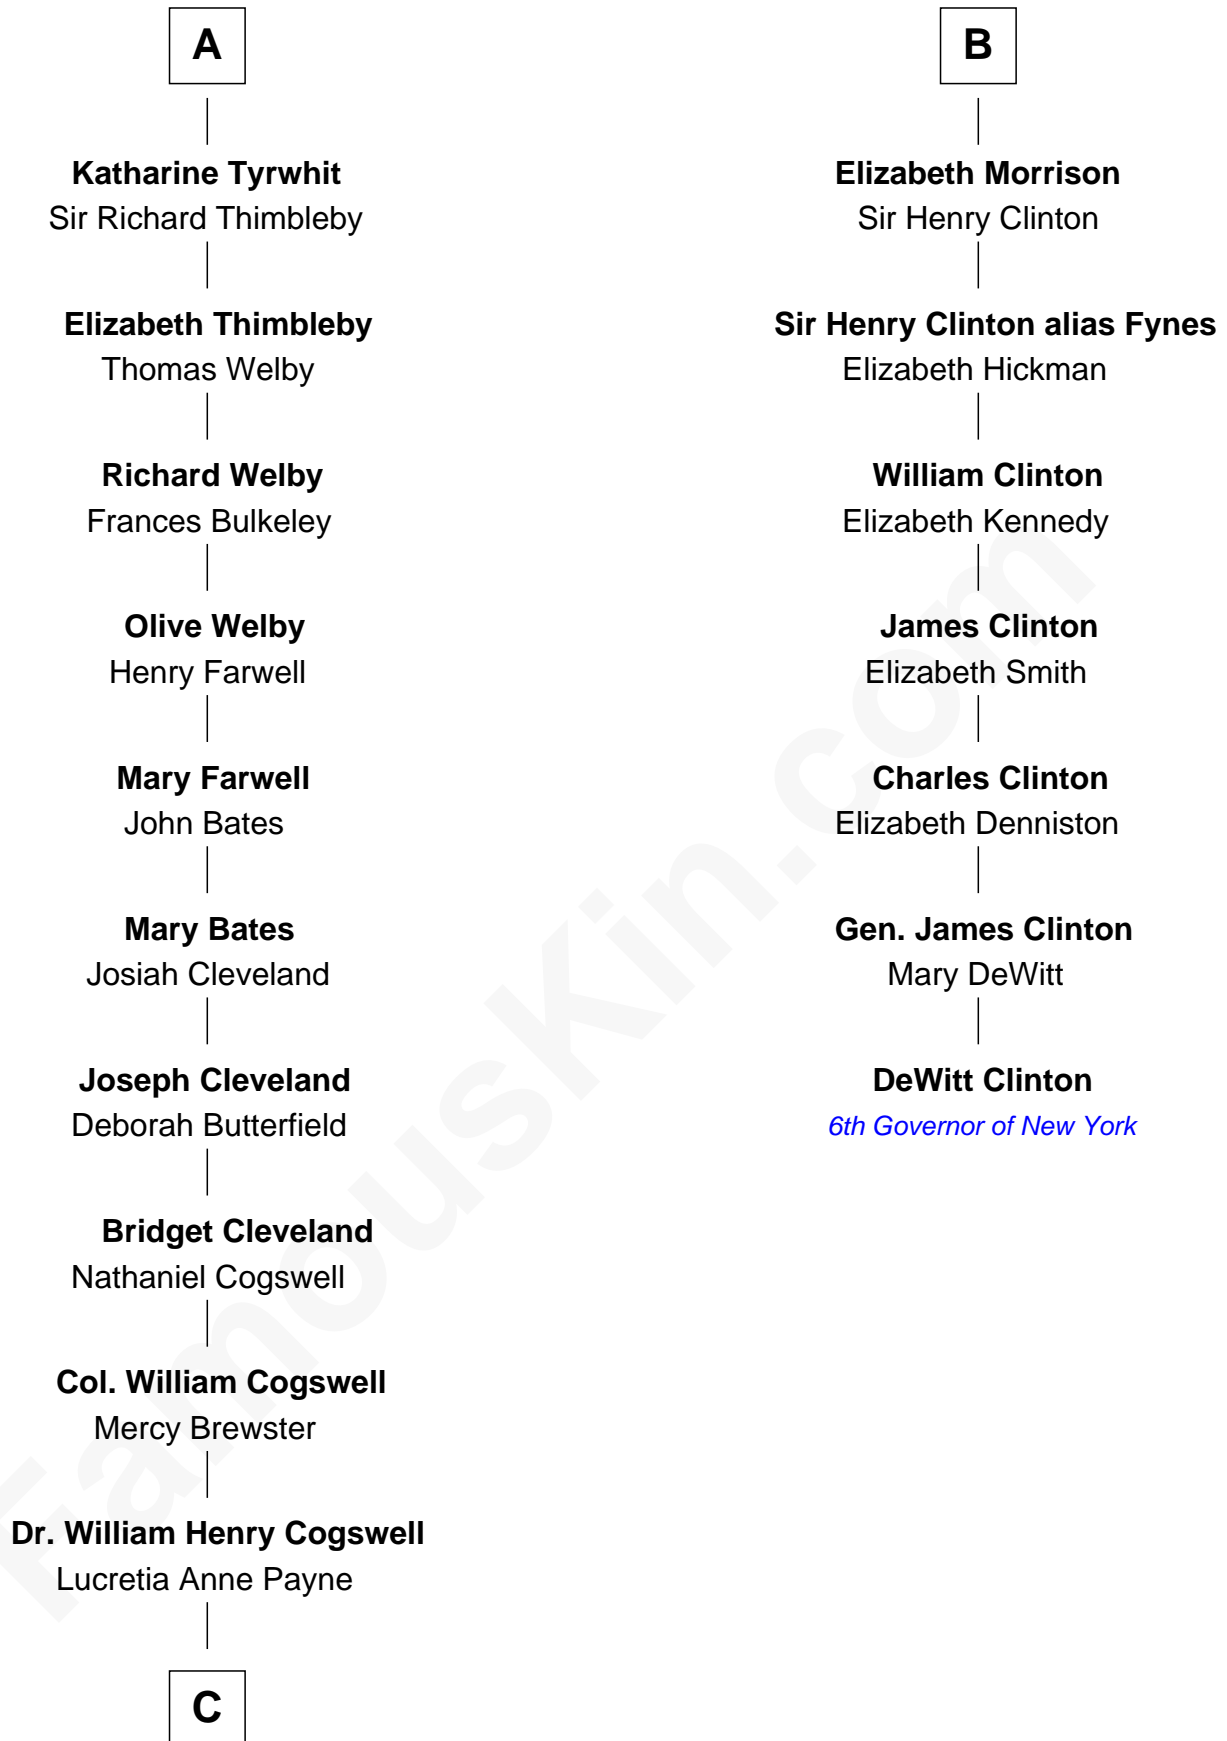

**FamousKin.com**  
**Relationship Chart of**  
**Thomas Pynchon**  
*American Novelist*

13th cousin 7 times removed of

**DeWitt Clinton**  
*6th Governor of New York*

**C**

—  
**Annie Payne Cogswell**

William Lyon Pynchon

—  
**William Henry Chichele Pynchon**

Carrie Susan Moyses

—  
**Thomas Ruggles Pynchon**

Catherine Frances Bennett

—  
**Thomas Pynchon**

*Novelist*

FamousKin.com