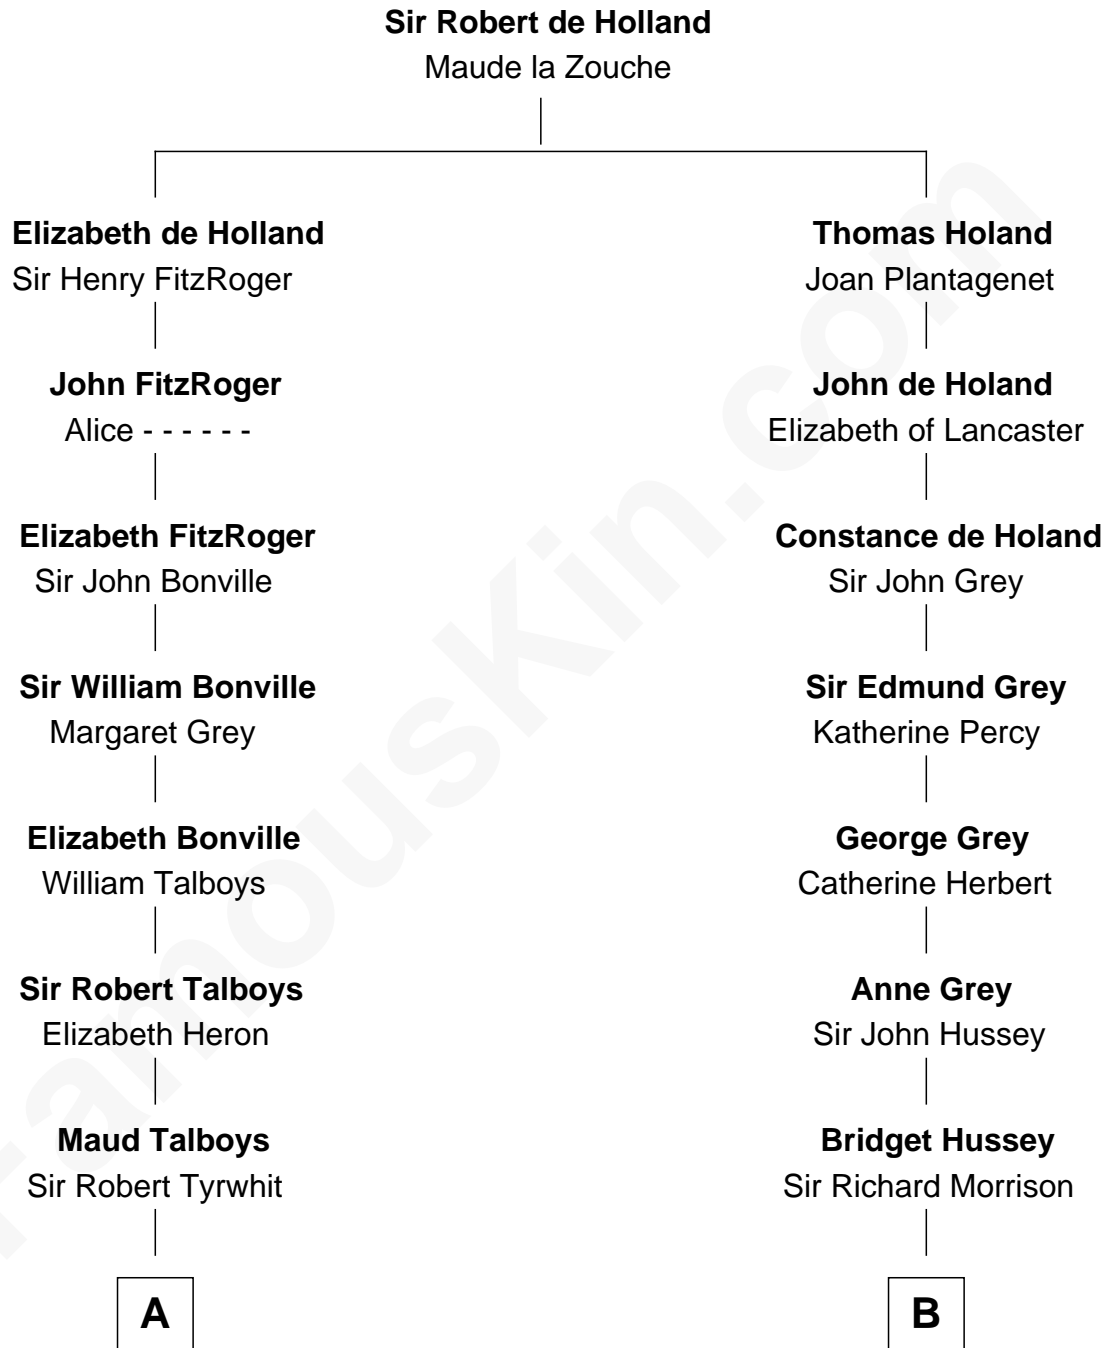

**FamousKin.com**  
**Relationship Chart of**  
**Thomas Pynchon**  
*American Novelist*

13th cousin 7 times removed of

**DeWitt Clinton**  
*6th Governor of New York*

**C**

—  
**Annie Payne Cogswell**

William Lyon Pynchon

—  
**William Henry Chichele Pynchon**

Carrie Susan Moyses

—  
**Thomas Ruggles Pynchon**

Catherine Frances Bennett

—  
**Thomas Pynchon**

*Novelist*

FamousKin.com