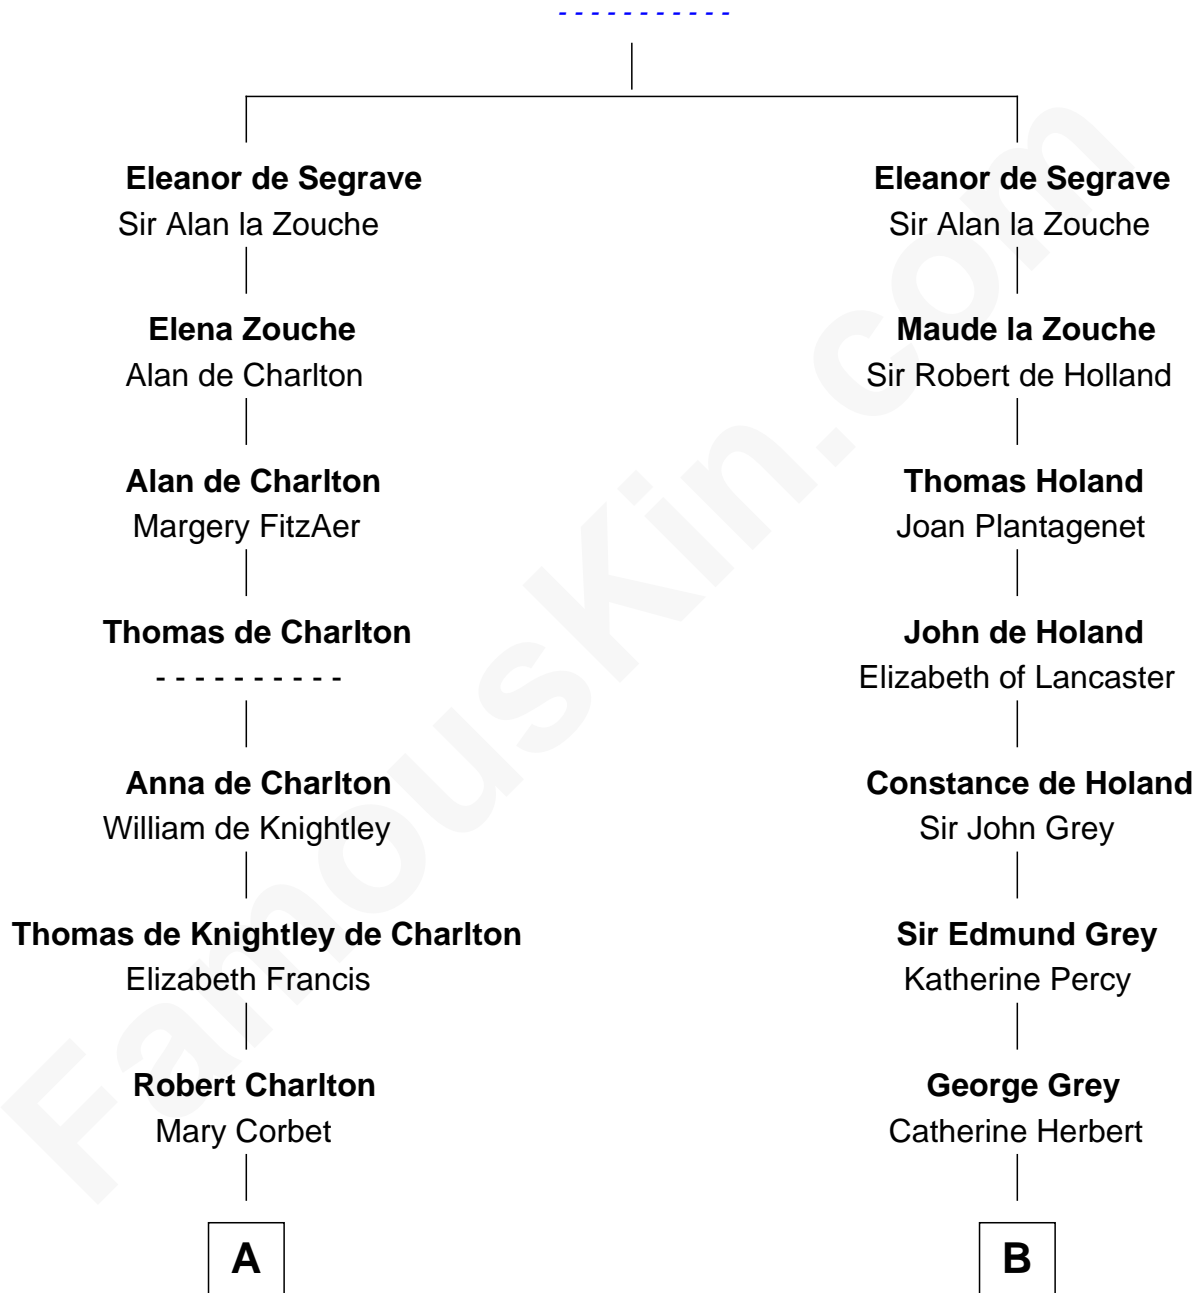

FamousKin.com
Relationship Chart of
Thomas Pynchon
American Novelist

15th cousin 6 times removed of

DeWitt Clinton
6th Governor of New York

Nicholas de Segrave

C

William Henry Ruggles Pynchon

Mary Murdock

William Lyon Pynchon

Annie Payne Cogswell

William Henry Chichele Pynchon

Carrie Susan Moyses

Thomas Ruggles Pynchon

Catherine Frances Bennett

Thomas Pynchon

Novelist

FamousKin.com