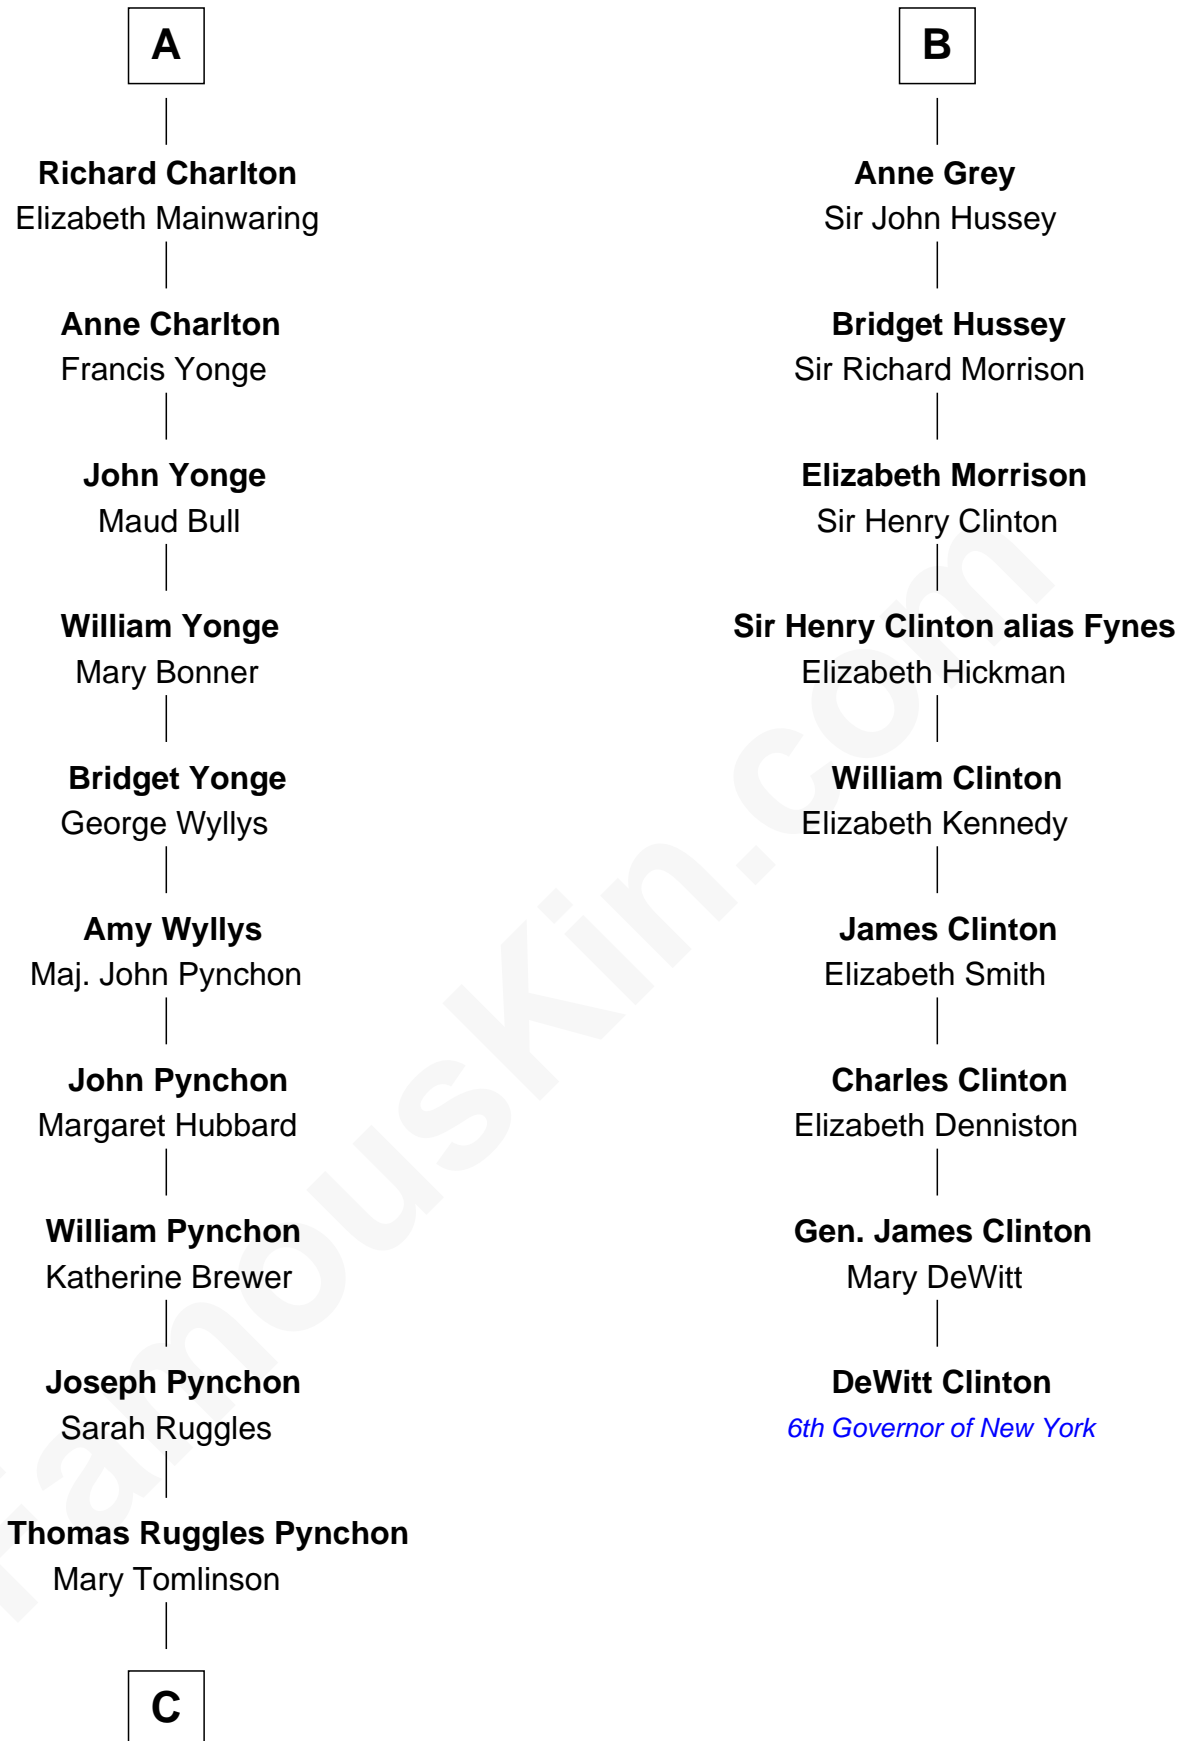

FamousKin.com
Relationship Chart of
Thomas Pynchon
American Novelist

15th cousin 6 times removed of

DeWitt Clinton
6th Governor of New York

Nicholas de Segrave

C

William Henry Ruggles Pynchon

Mary Murdock

William Lyon Pynchon

Annie Payne Cogswell

William Henry Chichele Pynchon

Carrie Susan Moyses

Thomas Ruggles Pynchon

Catherine Frances Bennett

Thomas Pynchon

Novelist

FamousKin.com