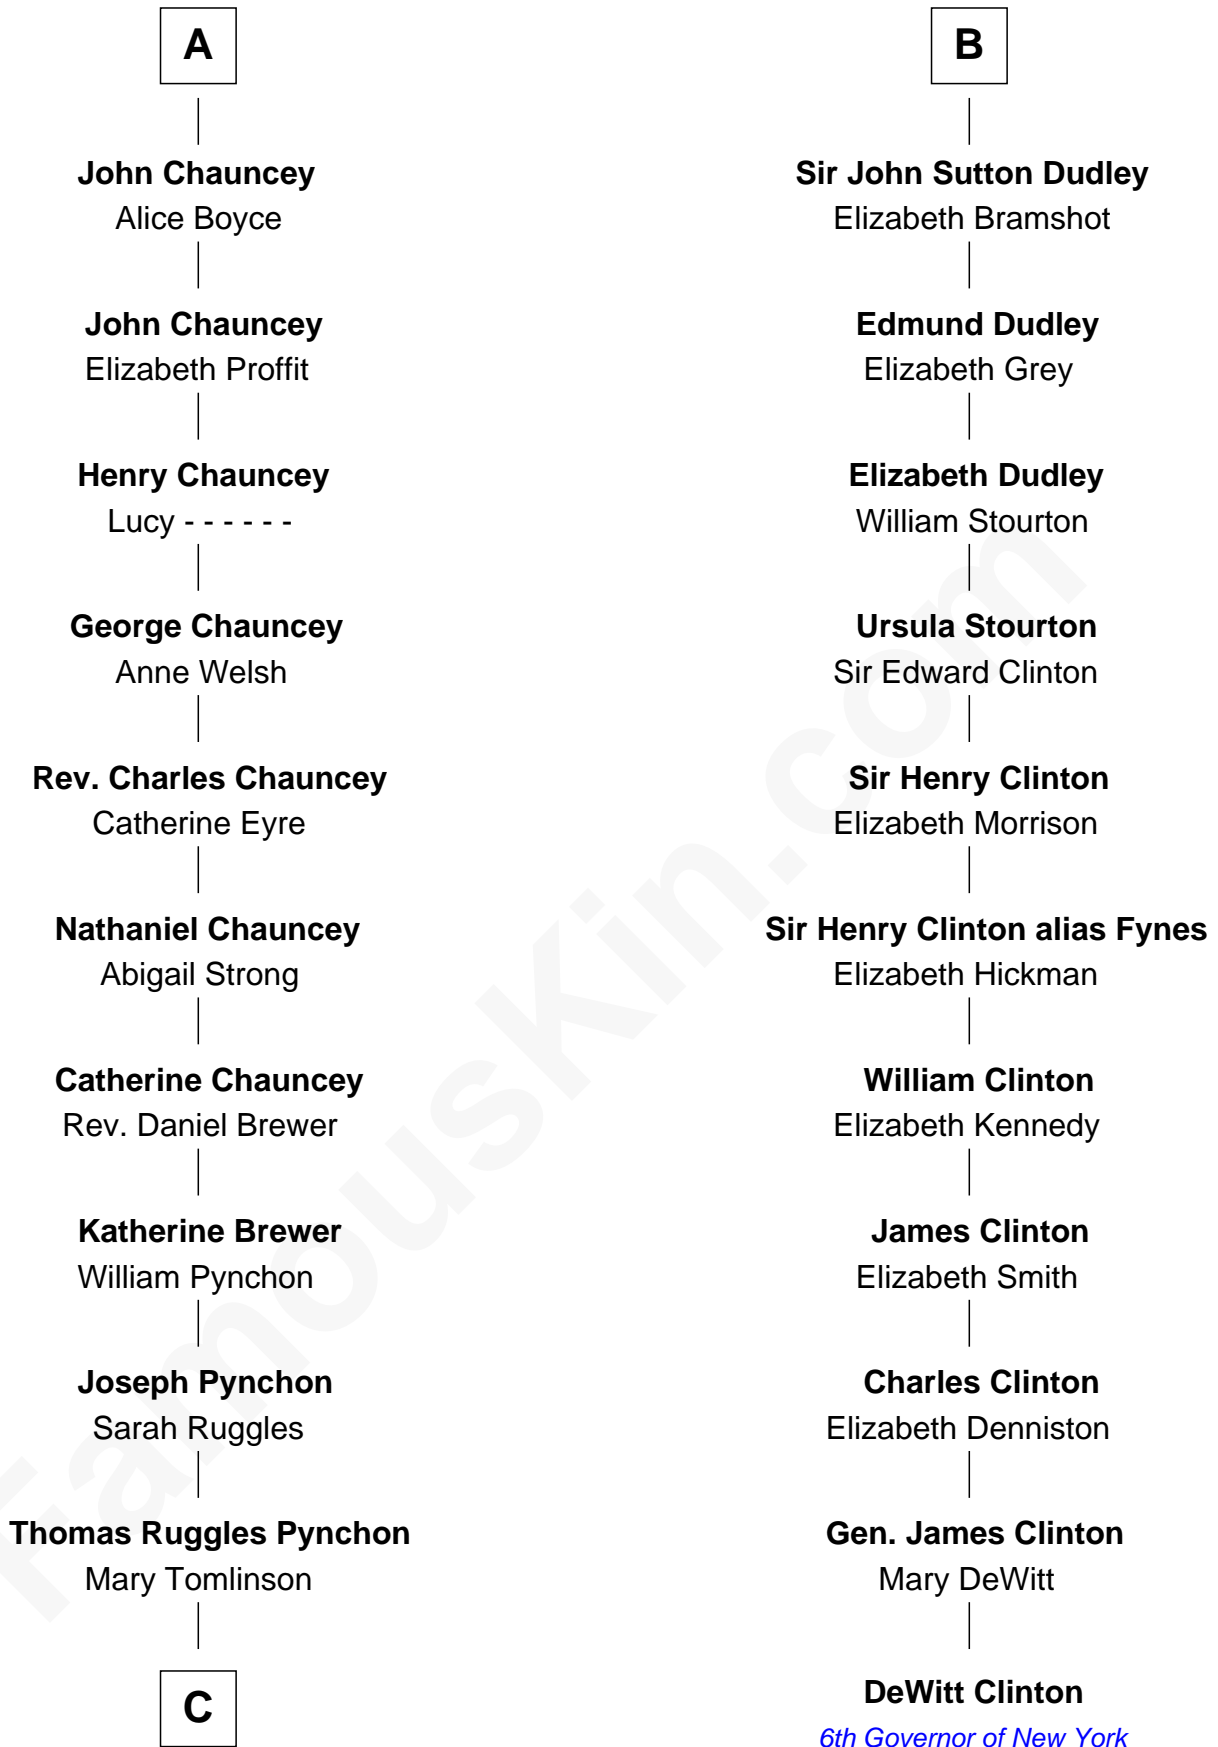

FamousKin.com
Relationship Chart of
Thomas Pynchon
American Novelist

17th cousin 4 times removed of

DeWitt Clinton
6th Governor of New York

C

William Henry Ruggles Pynchon

Mary Murdock

William Lyon Pynchon

Annie Payne Cogswell

William Henry Chichele Pynchon

Carrie Susan Moyses

Thomas Ruggles Pynchon

Catherine Frances Bennett

Thomas Pynchon

Novelist

FamousKin.com