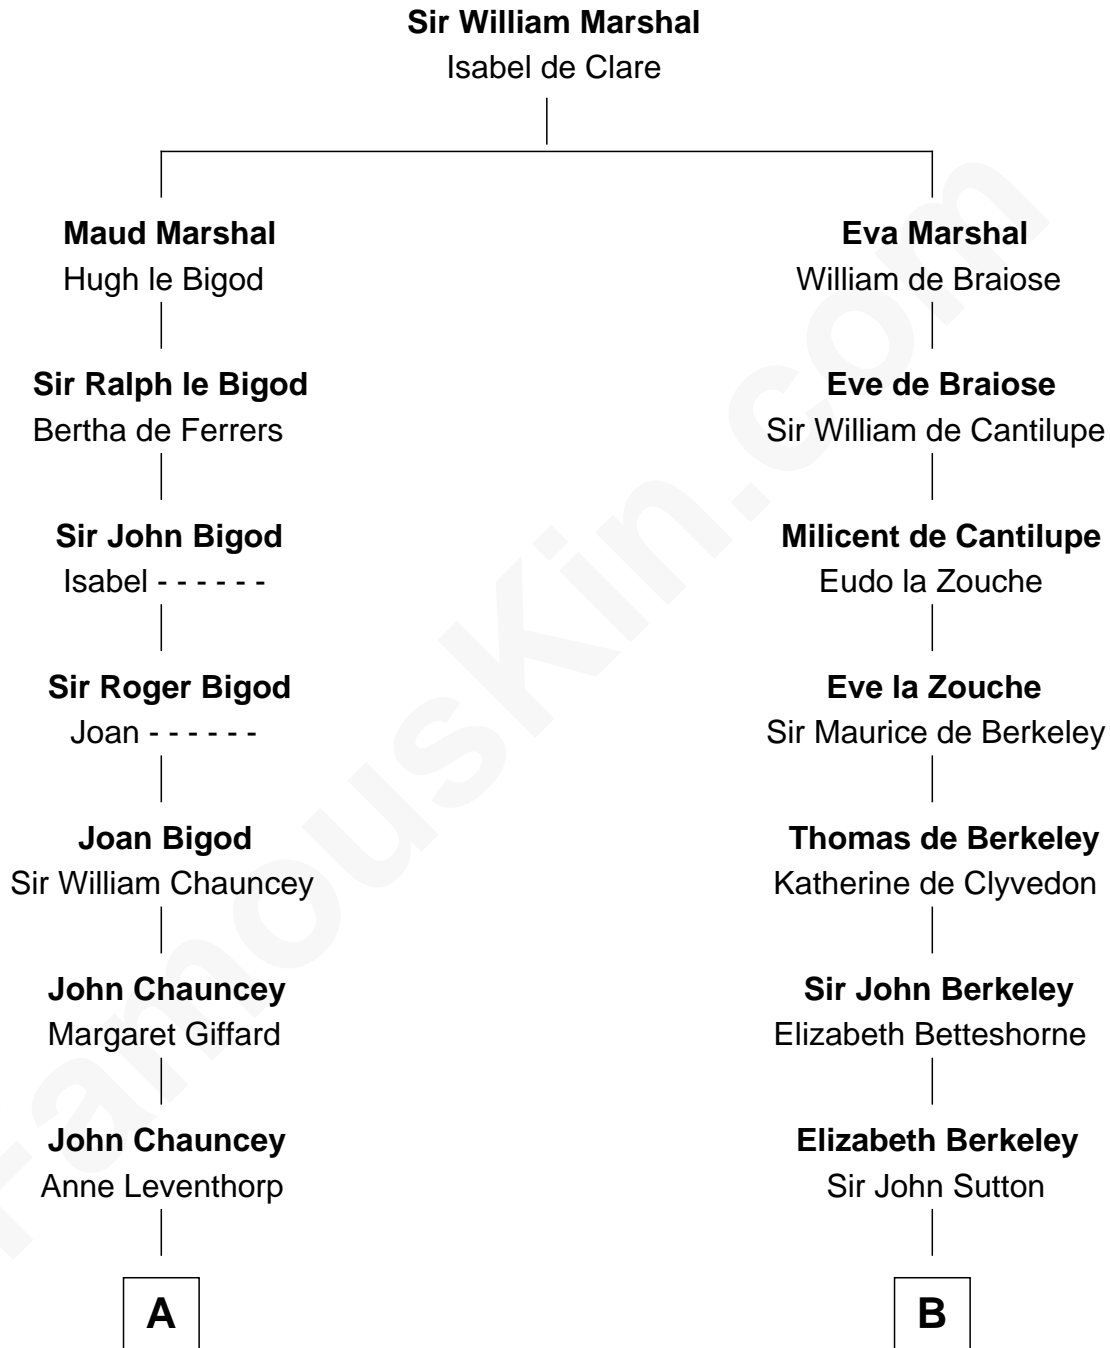

FamousKin.com
Relationship Chart of
Thomas Pynchon
American Novelist

17th cousin 4 times removed of

DeWitt Clinton
6th Governor of New York

C

William Henry Ruggles Pynchon

Mary Murdock

William Lyon Pynchon

Annie Payne Cogswell

William Henry Chichele Pynchon

Carrie Susan Moyses

Thomas Ruggles Pynchon

Catherine Frances Bennett

Thomas Pynchon

Novelist

FamousKin.com