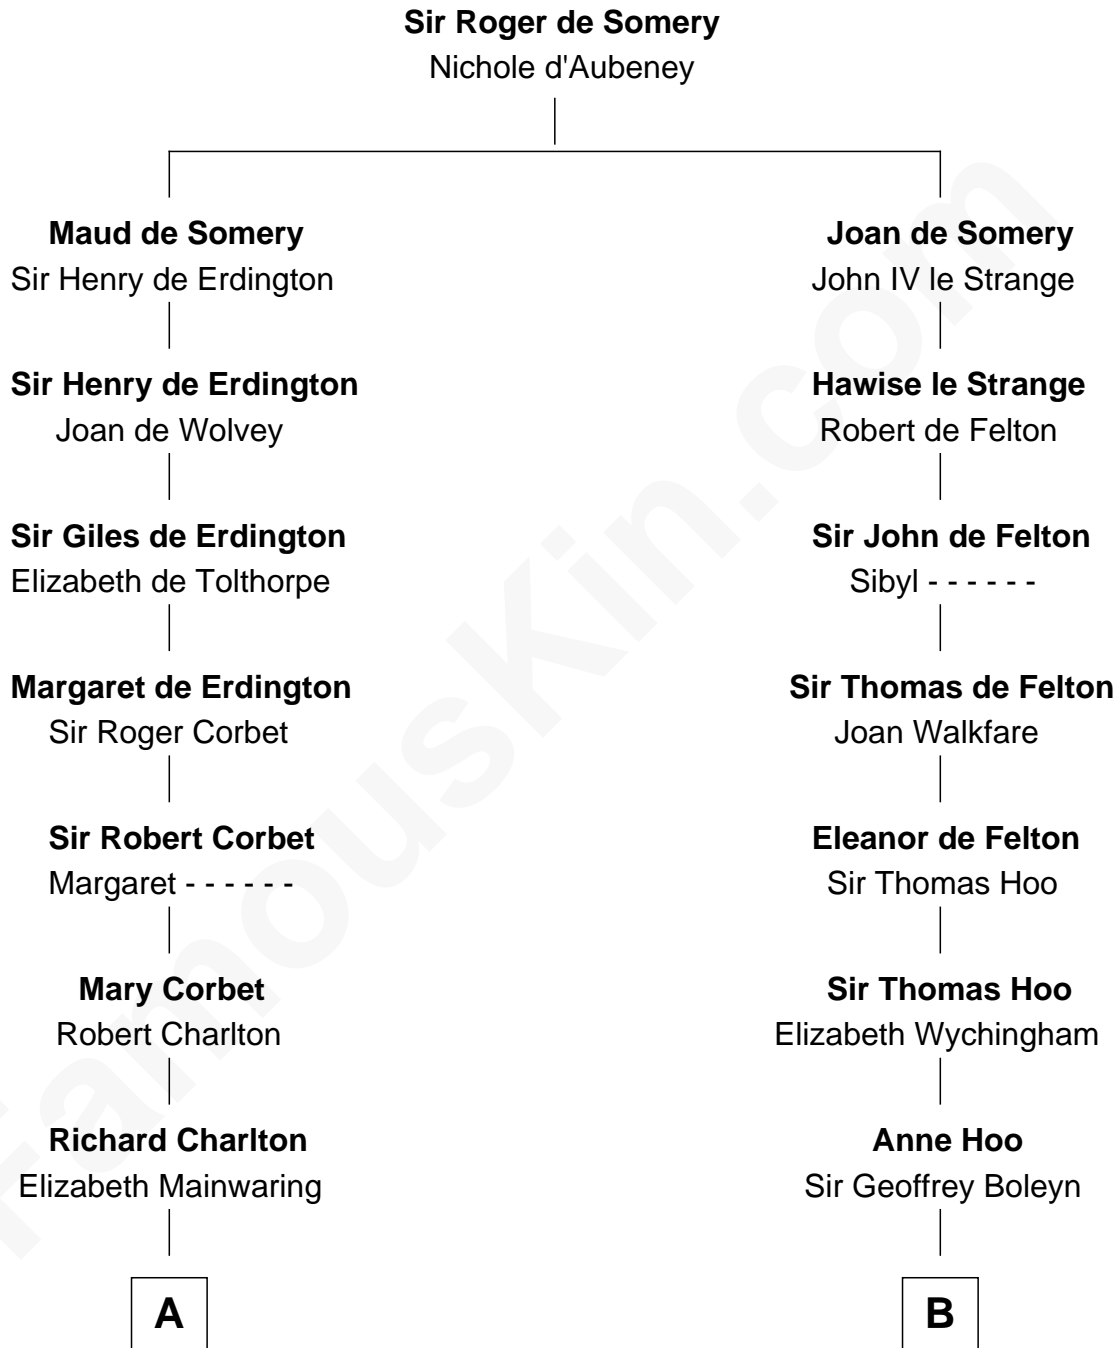

FamousKin.com
Relationship Chart of
Thomas Pynchon
American Novelist

19th cousin 1 time removed of

Lt. Gen. James Brudenell
Leader of the "Charge of the Light Brigade"

C

William Lyon Pynchon
Annie Payne Cogswell