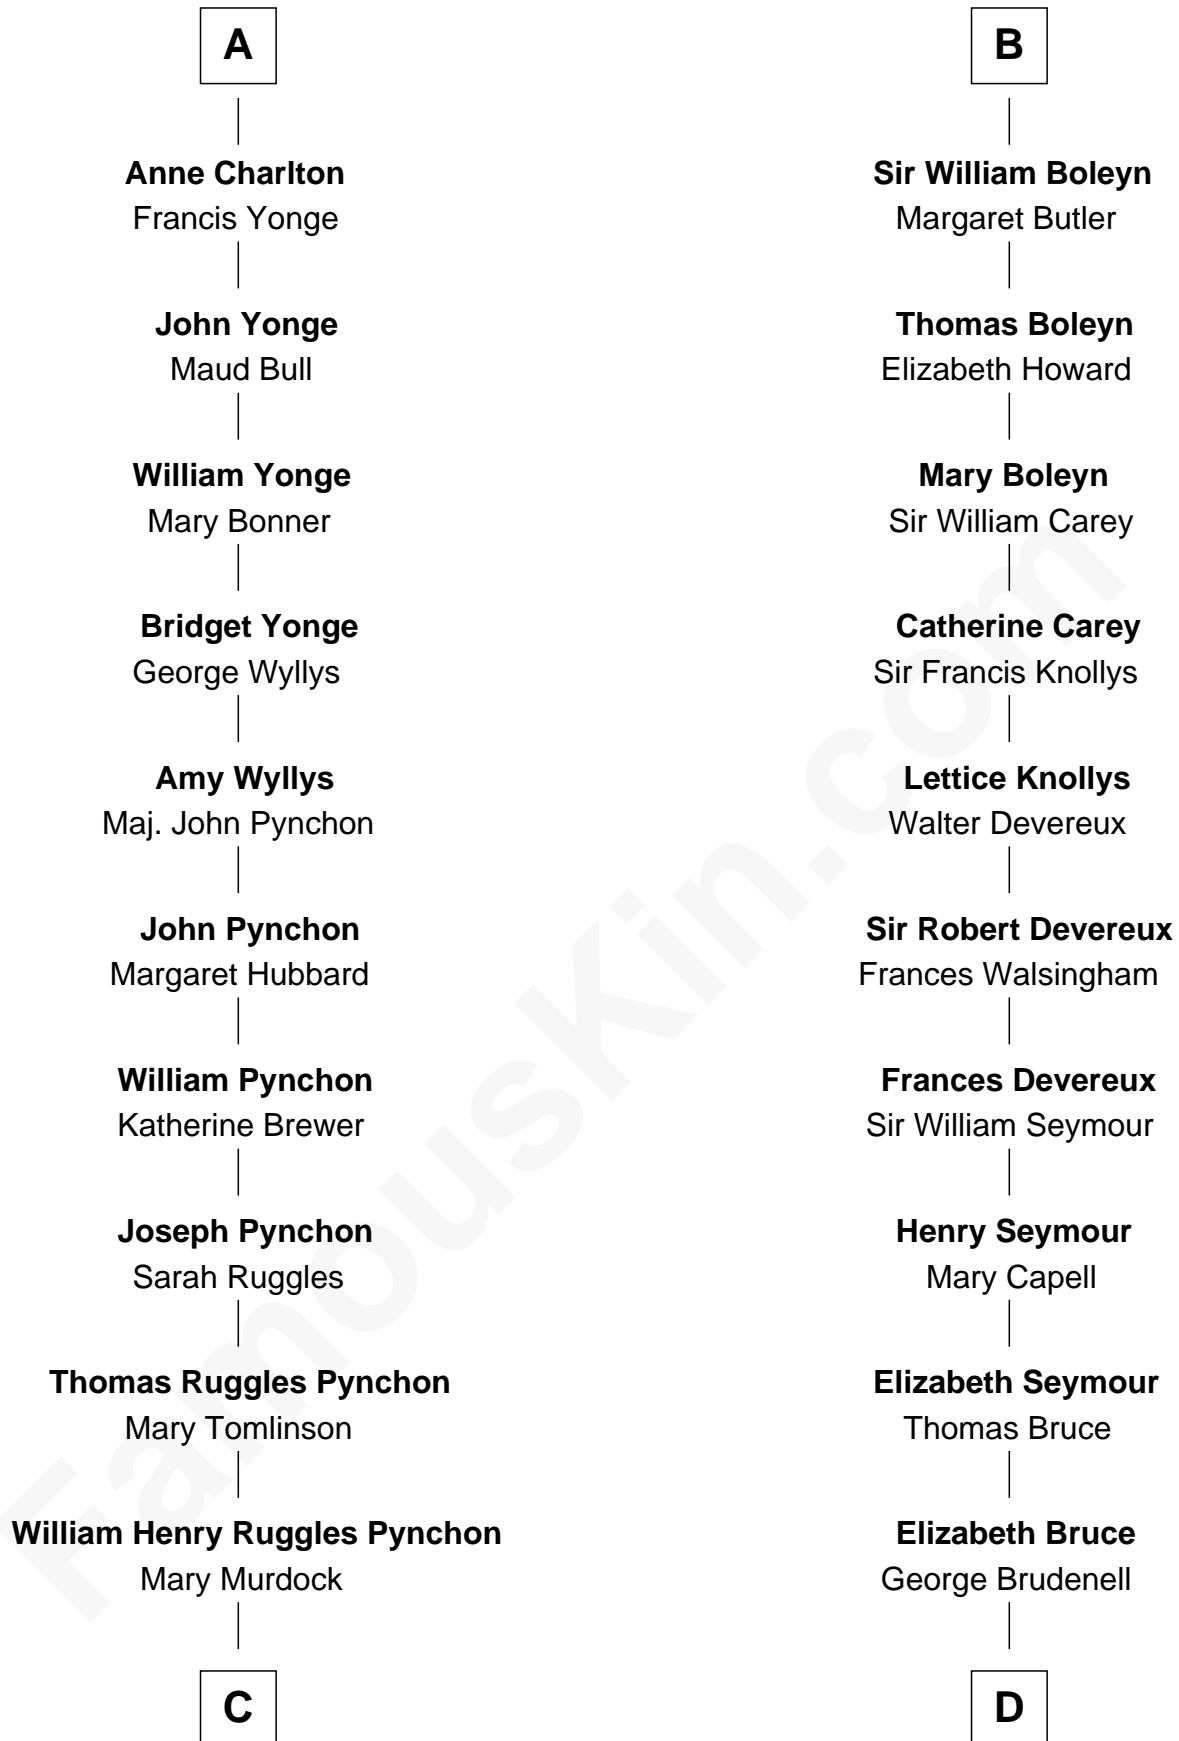

FamousKin.com
Relationship Chart of
Thomas Pynchon
American Novelist

19th cousin 1 time removed of

Lt. Gen. James Brudenell
Leader of the "Charge of the Light Brigade"

C

William Lyon Pynchon
Annie Payne Cogswell

William Henry Chichele Pynchon
Carrie Susan Moyses

Thomas Ruggles Pynchon
Catherine Frances Bennett

Thomas Pynchon
Novelist

D

Robert Brudenell
Anne Bishopp

Robert Brudenell
Penelope Anne Cooke

Lt. Gen. James Brudenell
Charge of the Light Brigade Leader