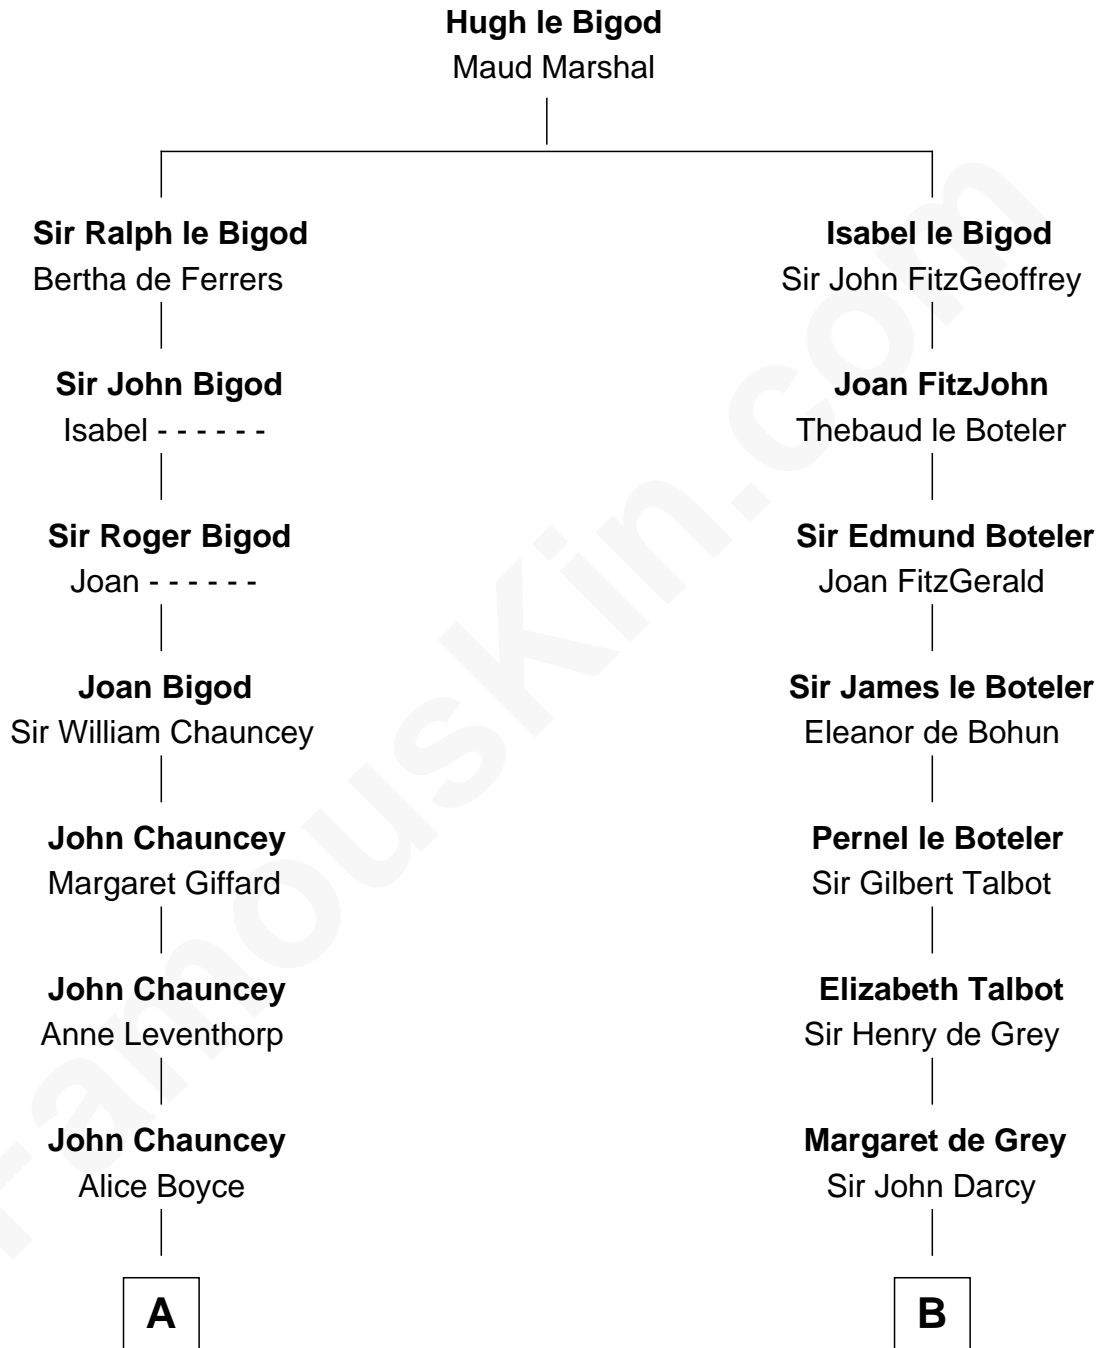

**FamousKin.com**  
**Relationship Chart of**  
**Thomas Pynchon**  
*American Novelist*

19th cousin 1 time removed of

**Lt. Gen. James Brudenell**  
*Leader of the "Charge of the Light Brigade"*

**C**

**William Lyon Pynchon**  
Annie Payne Cogswell

**William Henry Chichele Pynchon**  
Carrie Susan Moyses

**Thomas Ruggles Pynchon**  
Catherine Frances Bennett

**Thomas Pynchon**  
*Novelist*

**D**

**Robert Brudenell**  
Anne Bishopp

**Robert Brudenell**  
Penelope Anne Cooke

**Lt. Gen. James Brudenell**  
*Charge of the Light Brigade Leader*

FamousKin.com