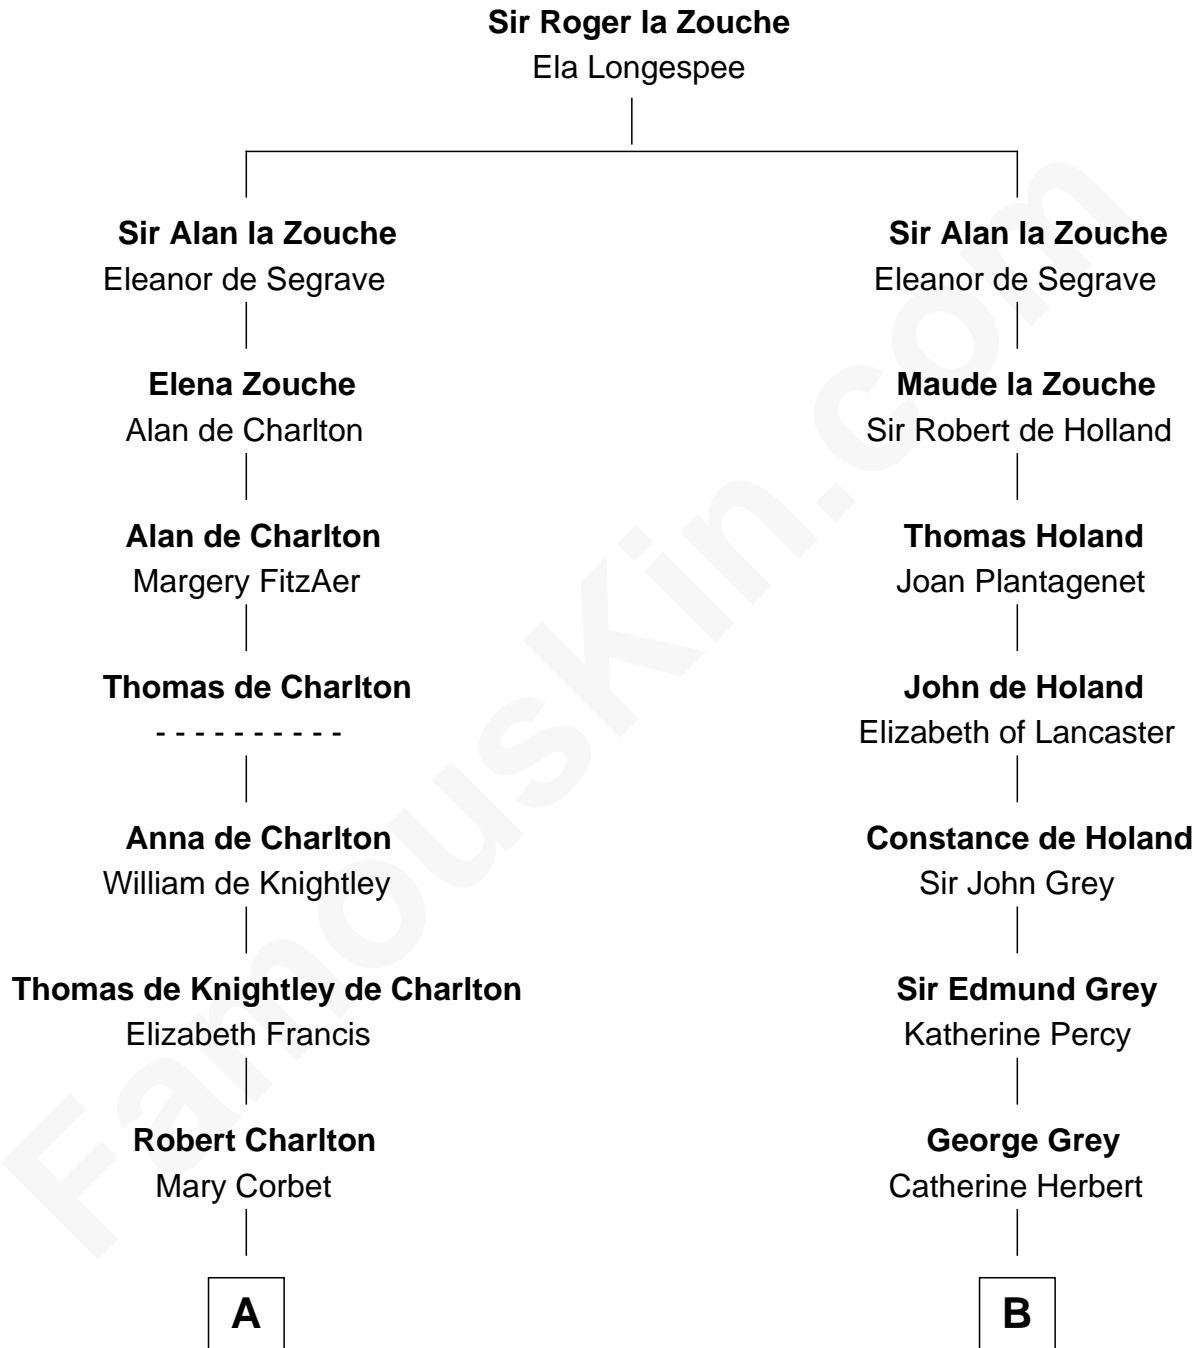

FamousKin.com
Relationship Chart of
Thomas Pynchon
American Novelist

17th cousin 4 times removed of

Lt. Gen. James Brudenell
Leader of the "Charge of the Light Brigade"

C

William Henry Ruggles Pynchon

Mary Murdock