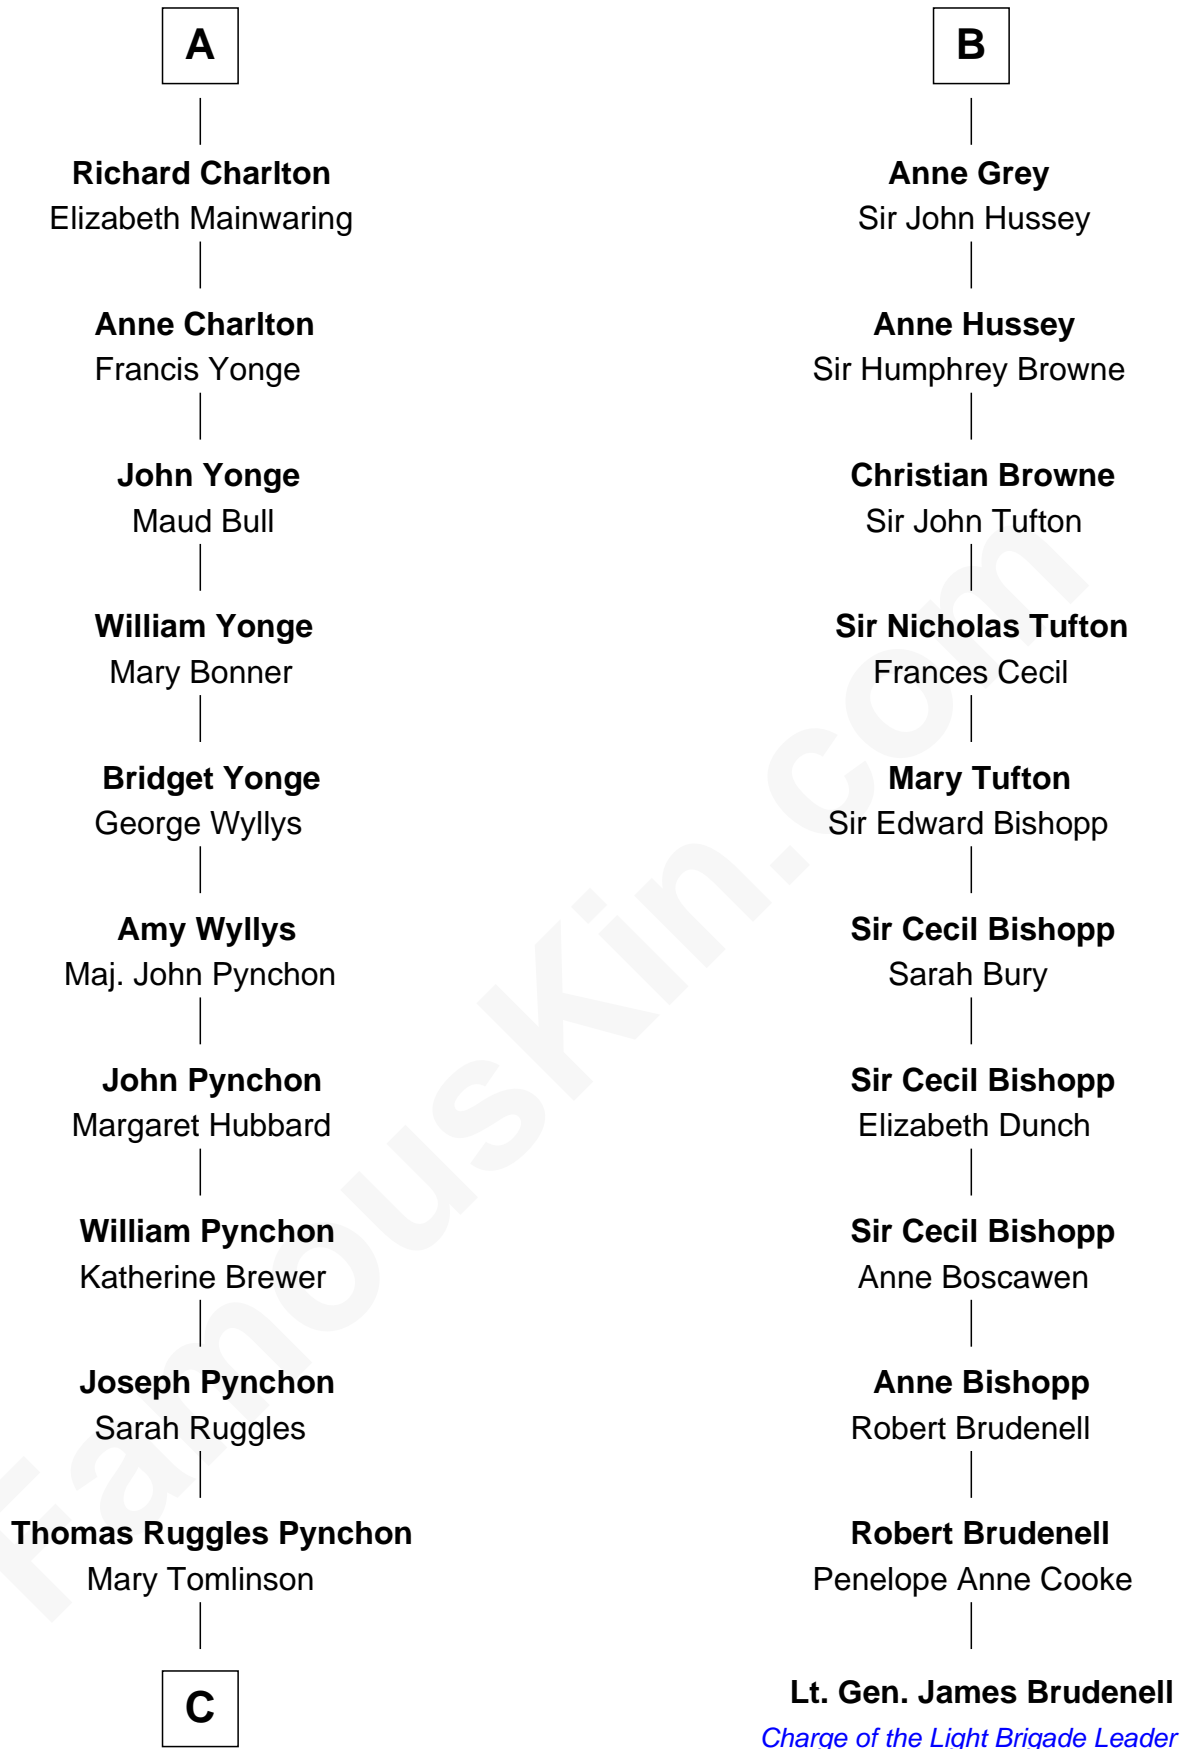

FamousKin.com
Relationship Chart of
Thomas Pynchon
American Novelist

17th cousin 4 times removed of

Lt. Gen. James Brudenell
Leader of the "Charge of the Light Brigade"

C

William Henry Ruggles Pynchon

Mary Murdock

William Lyon Pynchon

Annie Payne Cogswell

William Henry Chichele Pynchon

Carrie Susan Moyses

Thomas Ruggles Pynchon

Catherine Frances Bennett

Thomas Pynchon

Novelist