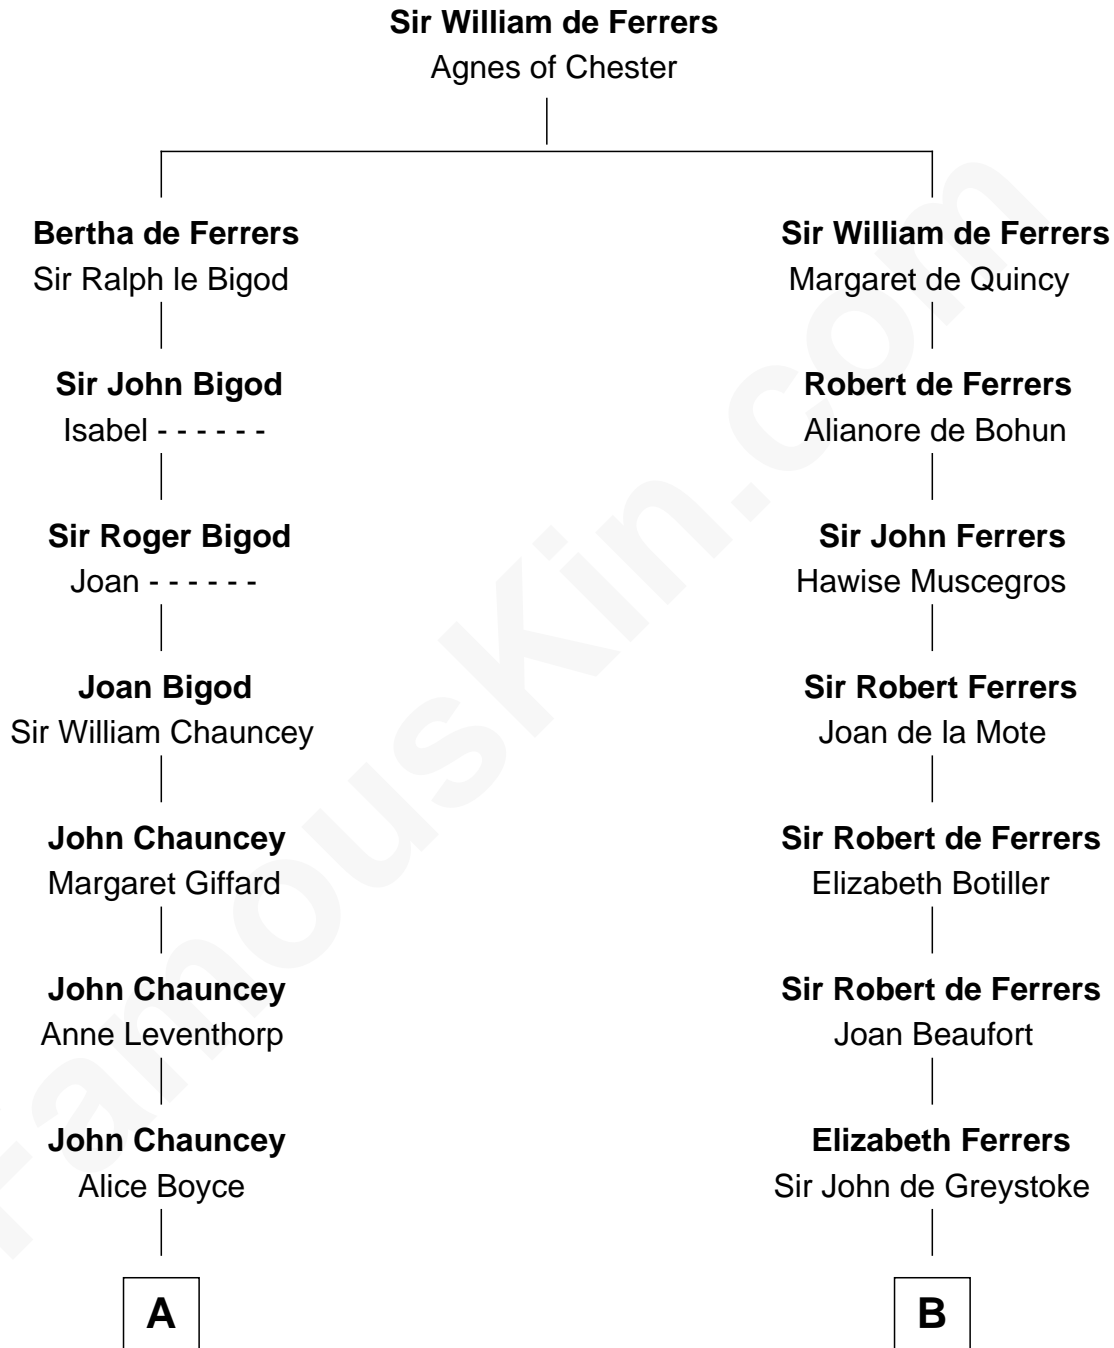

FamousKin.com
Relationship Chart of
Thomas Pynchon
American Novelist

19th cousin 1 time removed of

Lt. Gen. James Brudenell
Leader of the "Charge of the Light Brigade"

C

William Lyon Pynchon
Annie Payne Cogswell