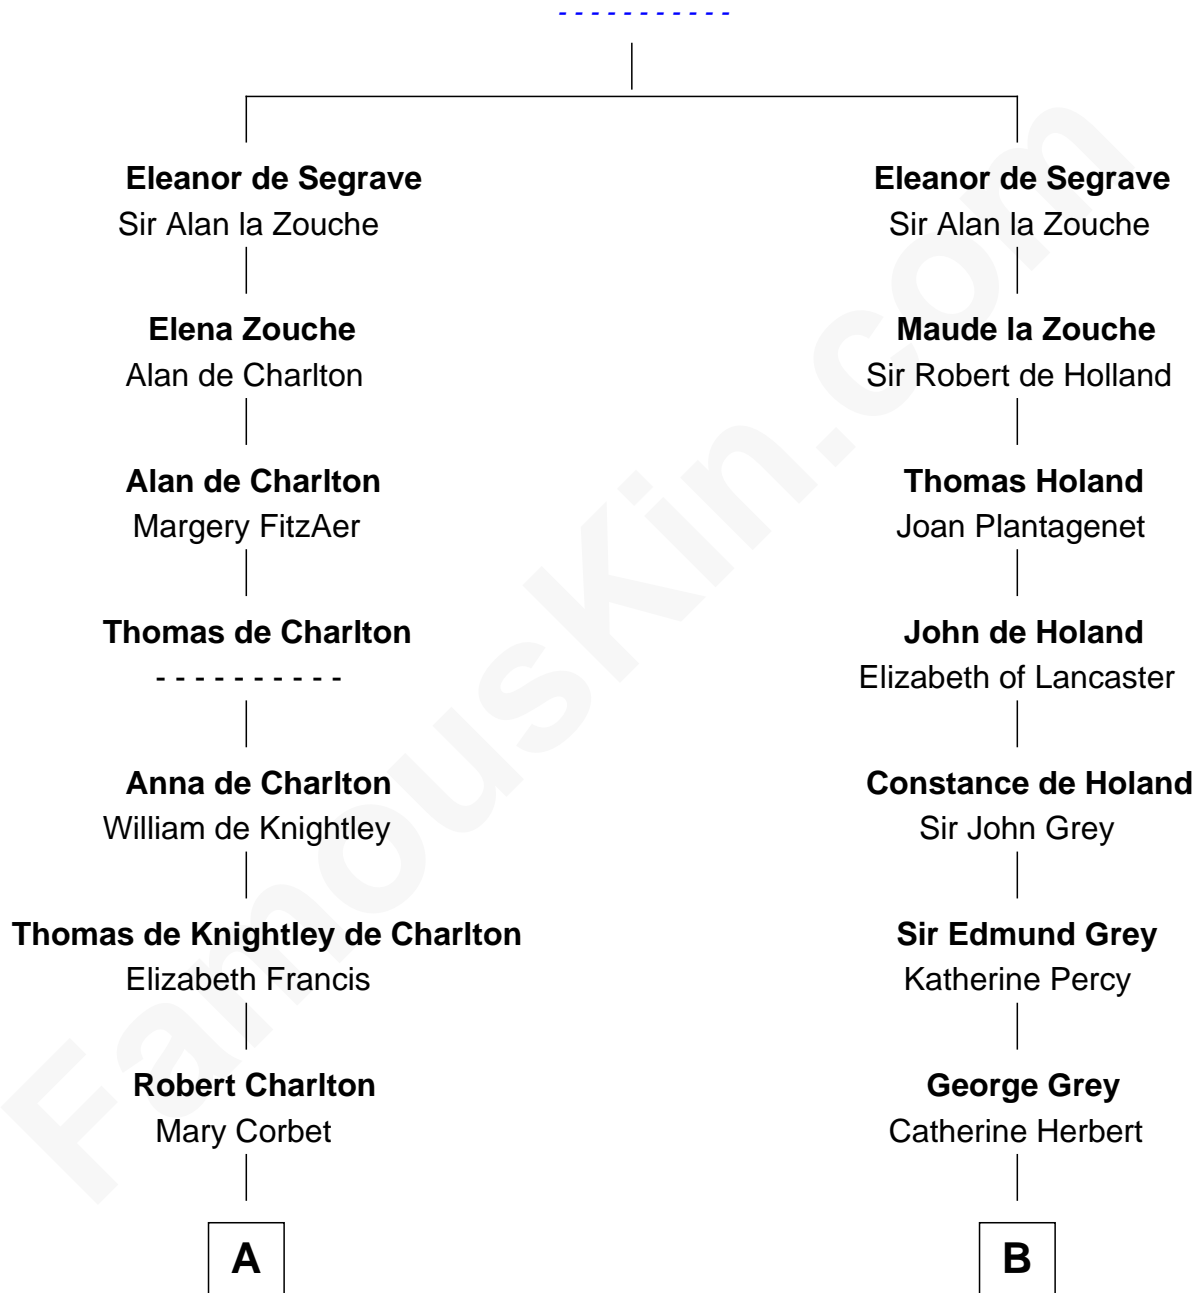

FamousKin.com
Relationship Chart of
Thomas Pynchon
American Novelist

17th cousin 4 times removed of

Lt. Gen. James Brudenell
Leader of the "Charge of the Light Brigade"

Nicholas de Segrave

C

William Henry Ruggles Pynchon

Mary Murdock

William Lyon Pynchon

Annie Payne Cogswell

William Henry Chichele Pynchon

Carrie Susan Moyses

Thomas Ruggles Pynchon

Catherine Frances Bennett

Thomas Pynchon