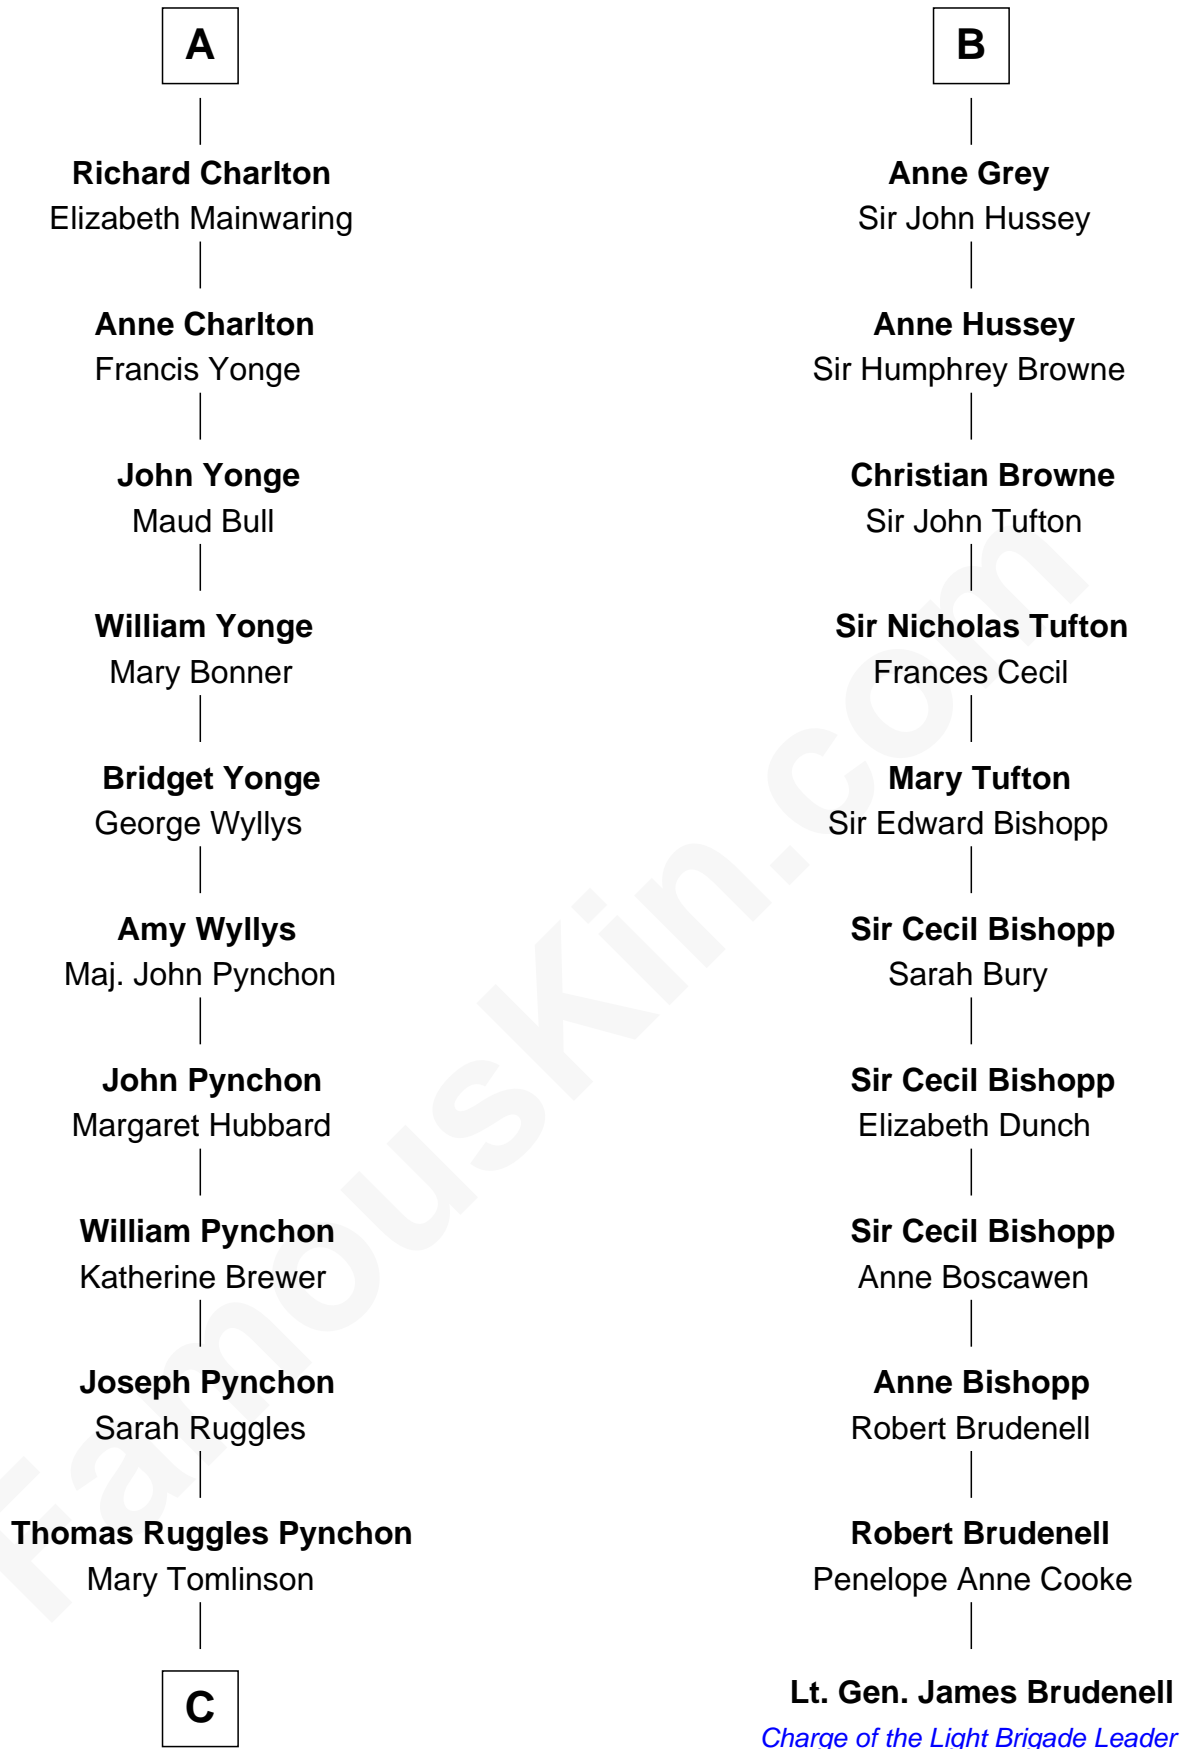

FamousKin.com
Relationship Chart of
Thomas Pynchon
American Novelist

17th cousin 4 times removed of

Lt. Gen. James Brudenell
Leader of the "Charge of the Light Brigade"

Nicholas de Segrave

C

William Henry Ruggles Pynchon

Mary Murdock

William Lyon Pynchon

Annie Payne Cogswell

William Henry Chichele Pynchon

Carrie Susan Moyses

Thomas Ruggles Pynchon

Catherine Frances Bennett

Thomas Pynchon