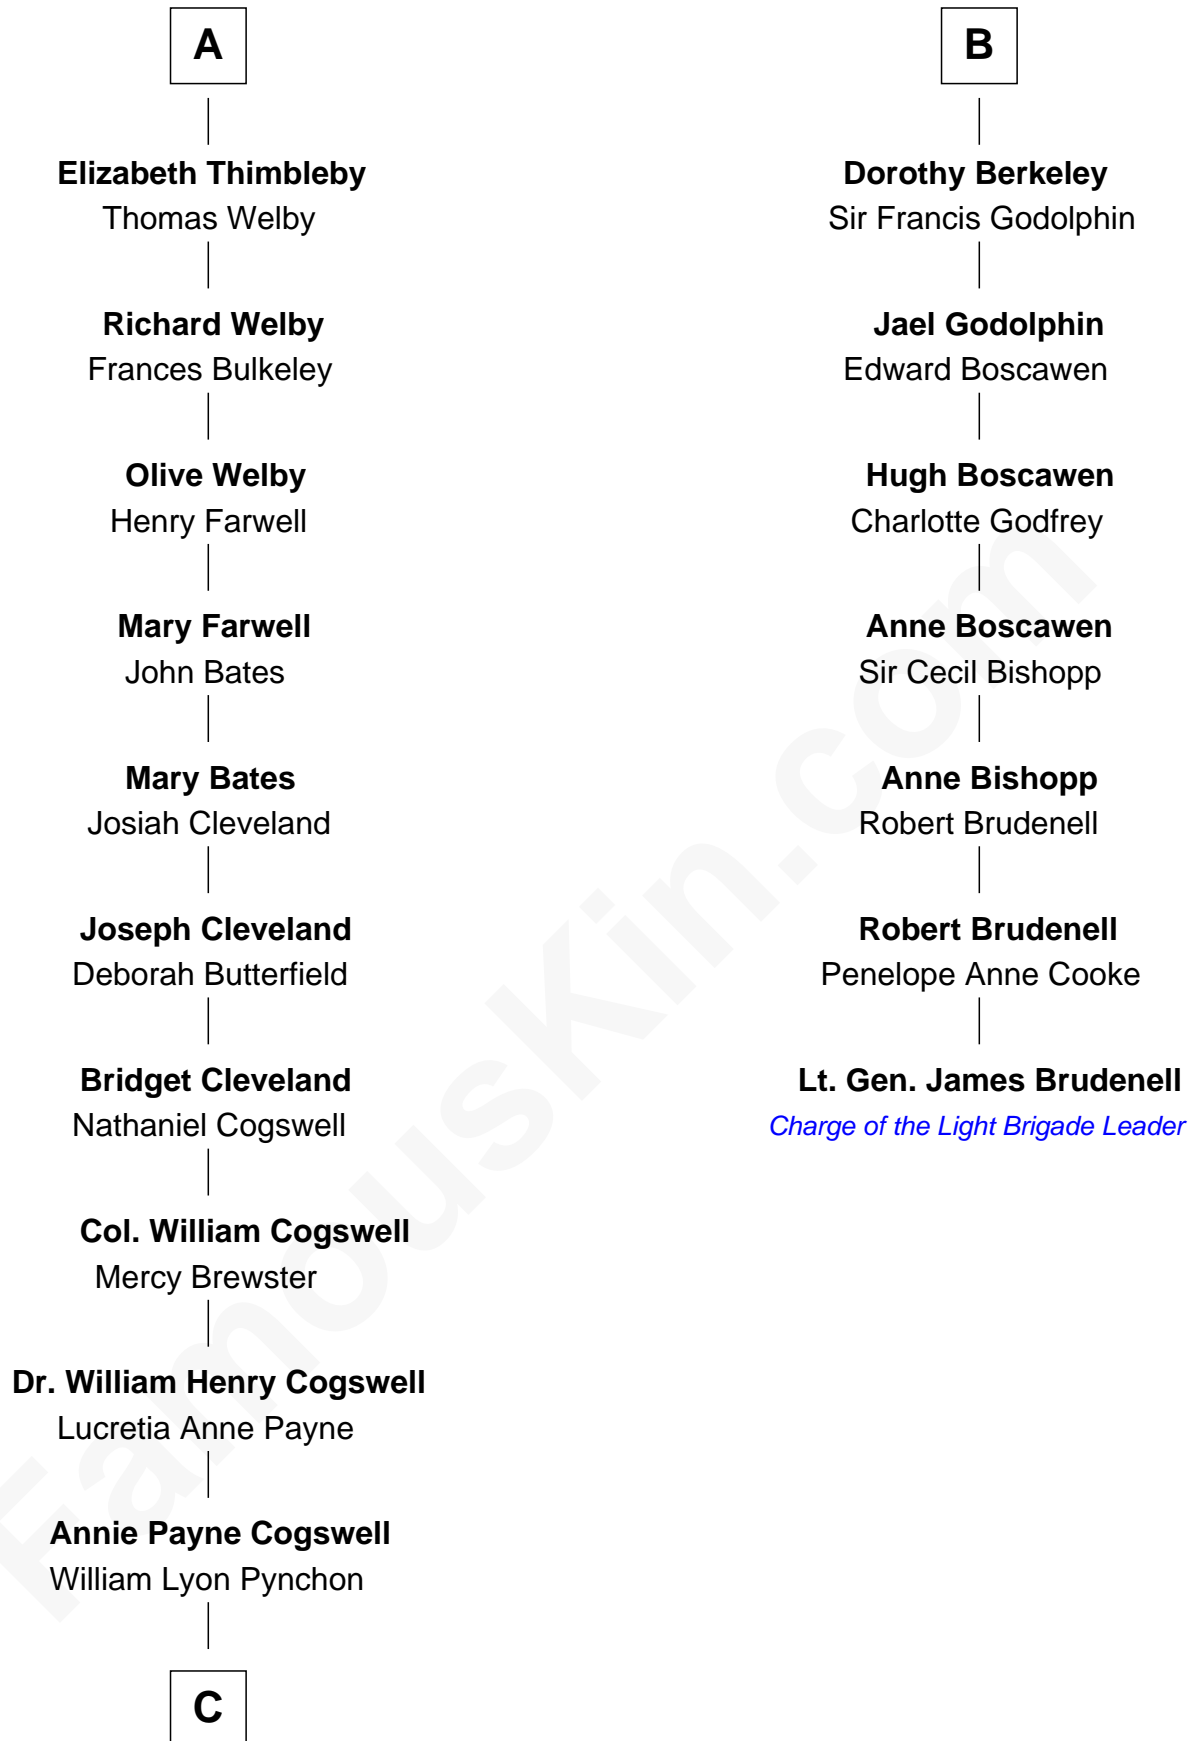

FamousKin.com
Relationship Chart of
Thomas Pynchon
American Novelist

13th cousin 6 times removed of

Lt. Gen. James Brudenell
Leader of the "Charge of the Light Brigade"

C

William Henry Chichele Pynchon

Carrie Susan Moyses

Thomas Ruggles Pynchon

Catherine Frances Bennett

Thomas Pynchon

Novelist

FamousKin.com