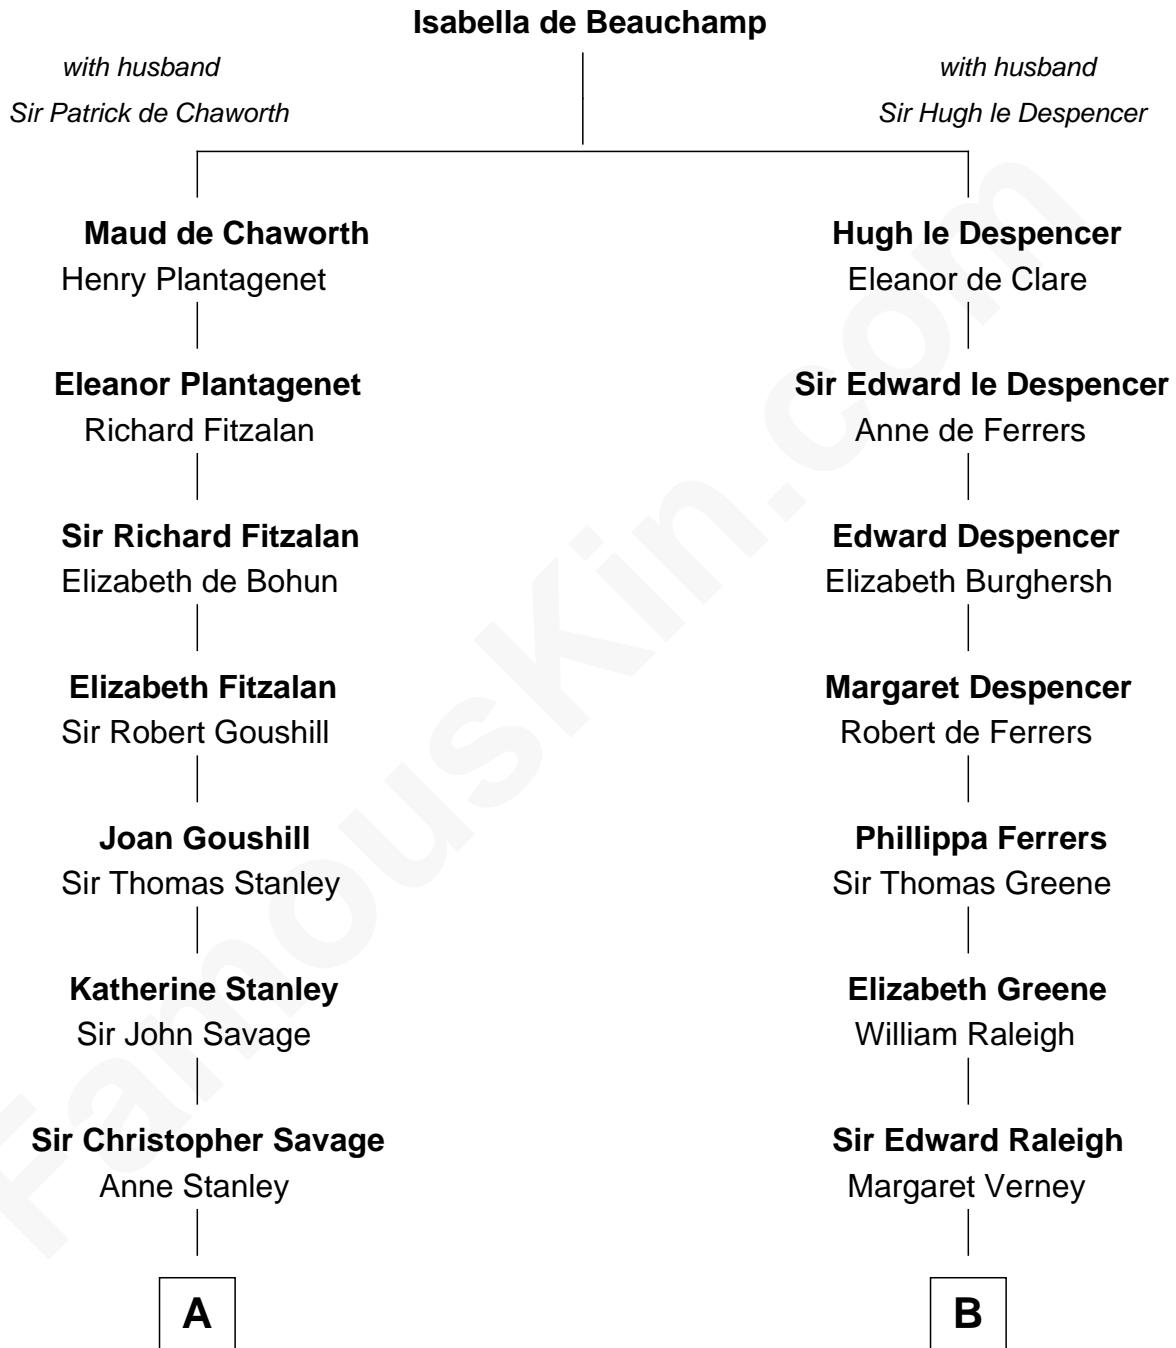

FamousKin.com
Relationship Chart of
Thomas Pynchon
American Novelist

13th cousin 7 times removed of

Jonathan Swift
Author of Gulliver's Travels

C

—
William Lyon Pynchon

Annie Payne Cogswell

—
William Henry Chichele Pynchon

Carrie Susan Moyses

—
Thomas Ruggles Pynchon

Catherine Frances Bennett

—
Thomas Pynchon

Novelist

FamousKin.com