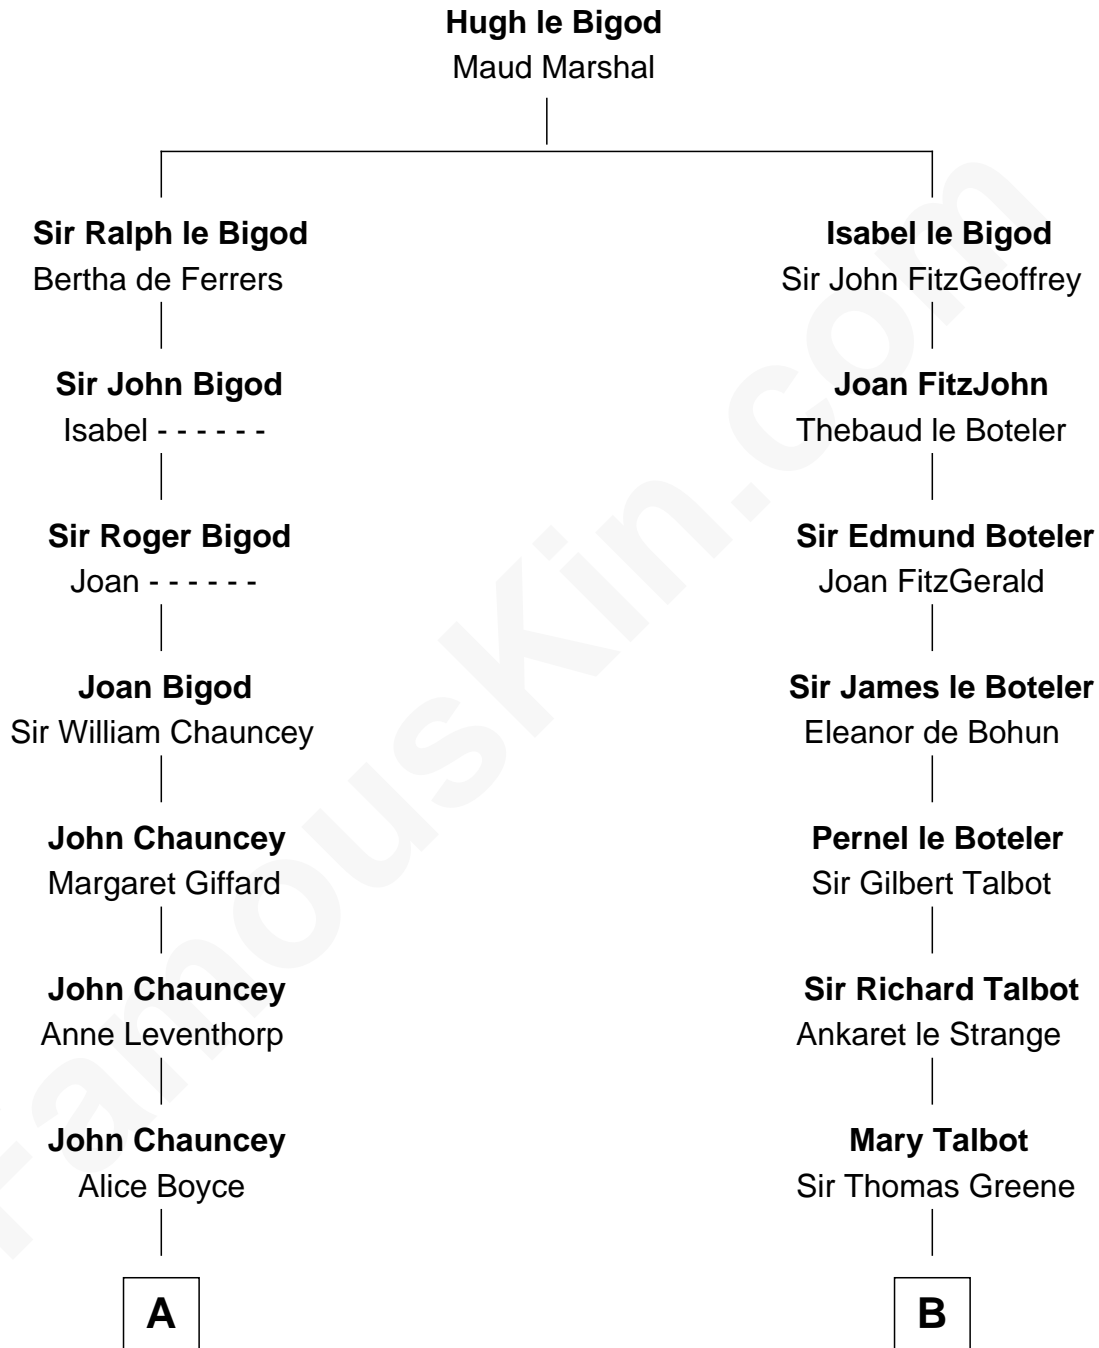

**FamousKin.com**  
**Relationship Chart of**  
**Thomas Pynchon**  
*American Novelist*

16th cousin 4 times removed of

**Jonathan Swift**  
*Author of Gulliver's Travels*

**C**

—  
**William Lyon Pynchon**

Annie Payne Cogswell

—  
**William Henry Chichele Pynchon**

Carrie Susan Moyses

—  
**Thomas Ruggles Pynchon**

Catherine Frances Bennett

—  
**Thomas Pynchon**

*Novelist*

FamousKin.com