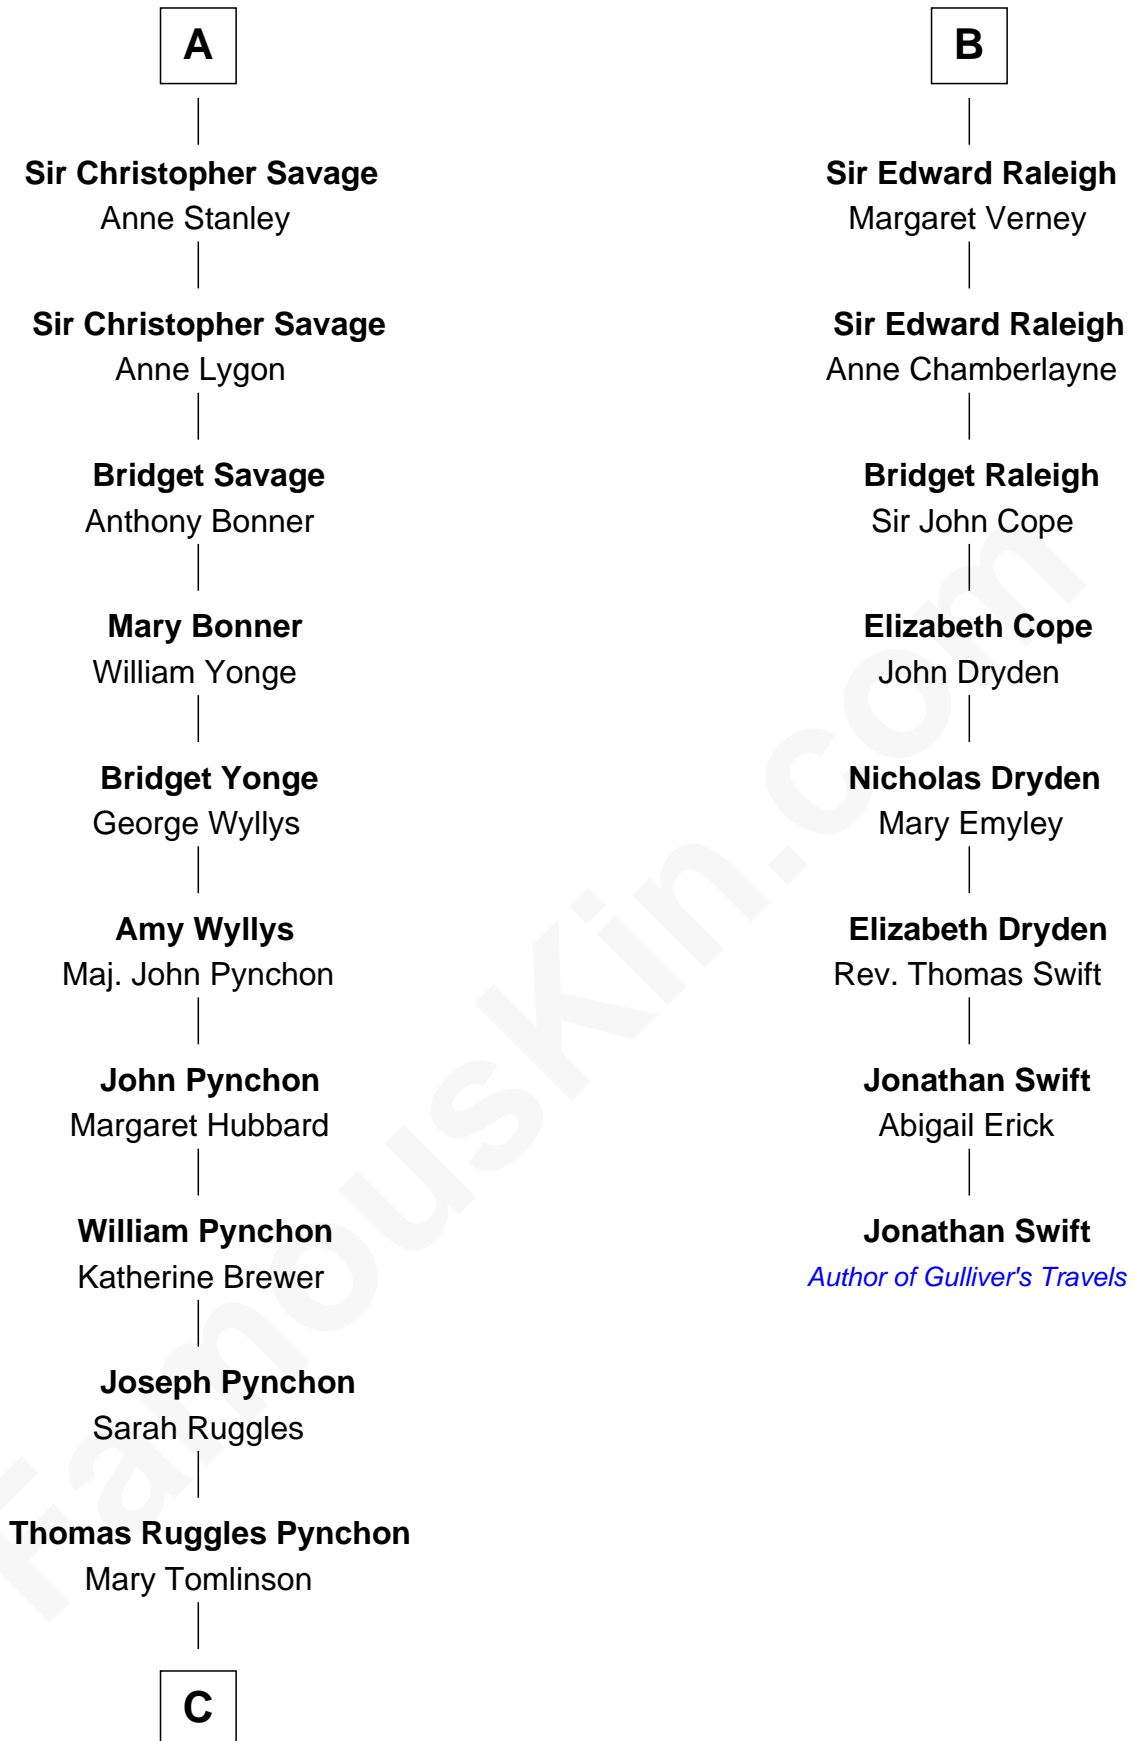

FamousKin.com
Relationship Chart of
Thomas Pynchon
American Novelist

14th cousin 7 times removed of

Jonathan Swift
Author of Gulliver's Travels

C

William Henry Ruggles Pynchon

Mary Murdock

William Lyon Pynchon

Annie Payne Cogswell

William Henry Chichele Pynchon

Carrie Susan Moyses

Thomas Ruggles Pynchon

Catherine Frances Bennett

Thomas Pynchon

Novelist

FamousKin.com