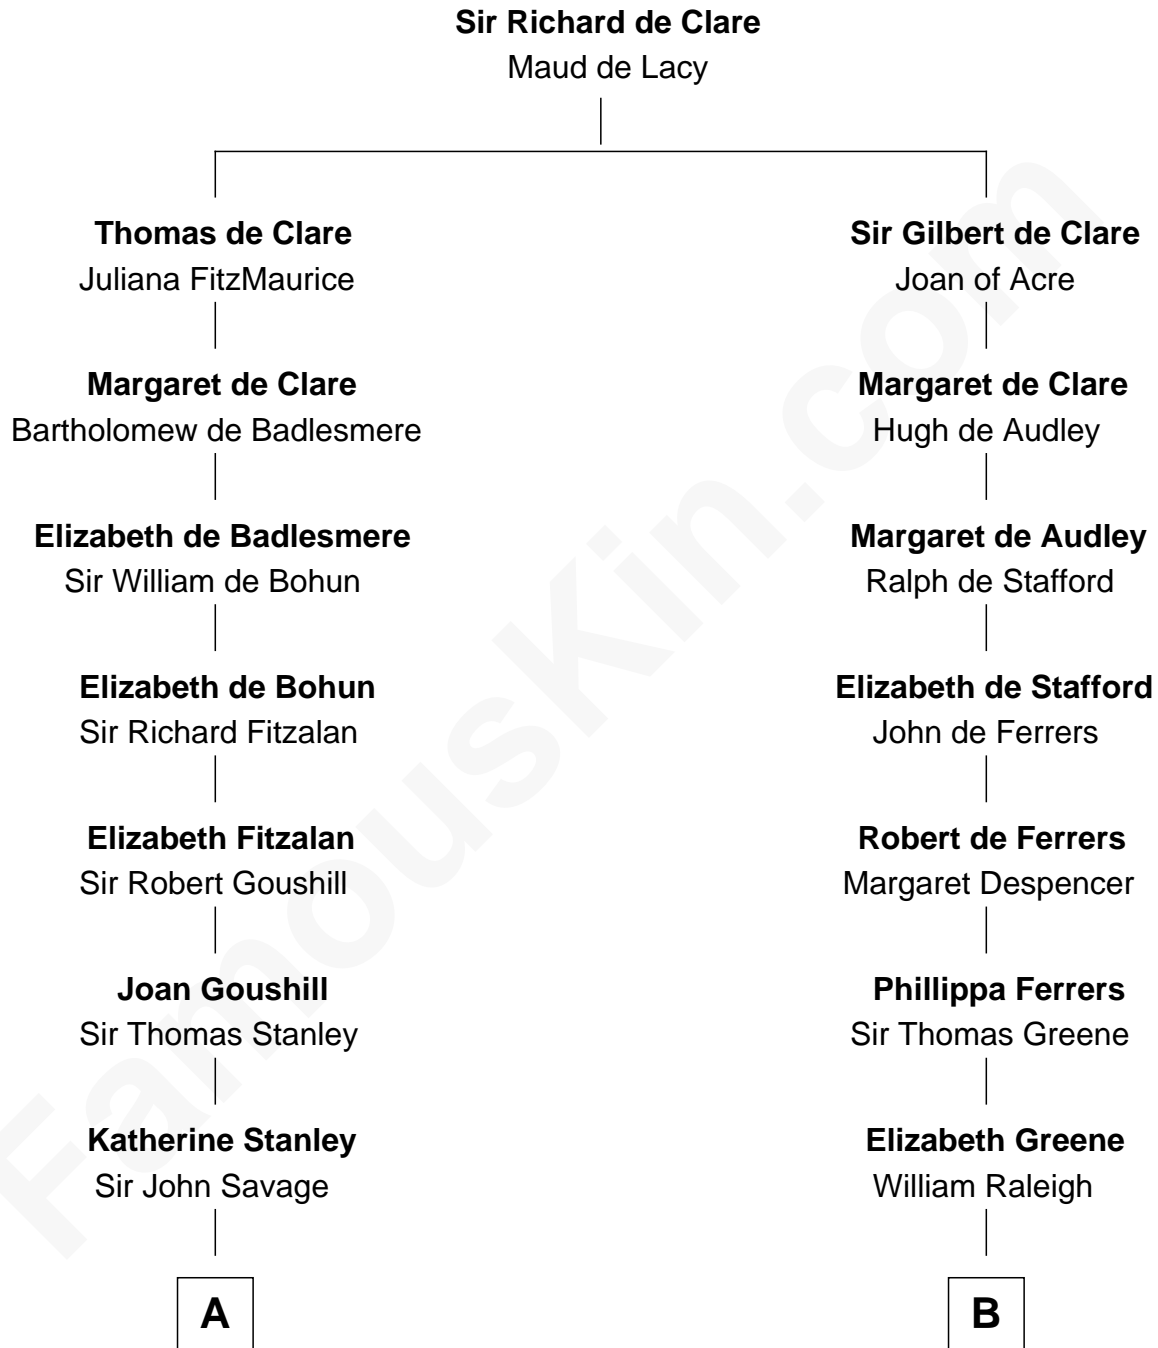

FamousKin.com
Relationship Chart of
Thomas Pynchon
American Novelist

14th cousin 7 times removed of

Jonathan Swift
Author of Gulliver's Travels

C

William Henry Ruggles Pynchon

Mary Murdock

William Lyon Pynchon

Annie Payne Cogswell

William Henry Chichele Pynchon

Carrie Susan Moyses

Thomas Ruggles Pynchon

Catherine Frances Bennett

Thomas Pynchon

Novelist

FamousKin.com