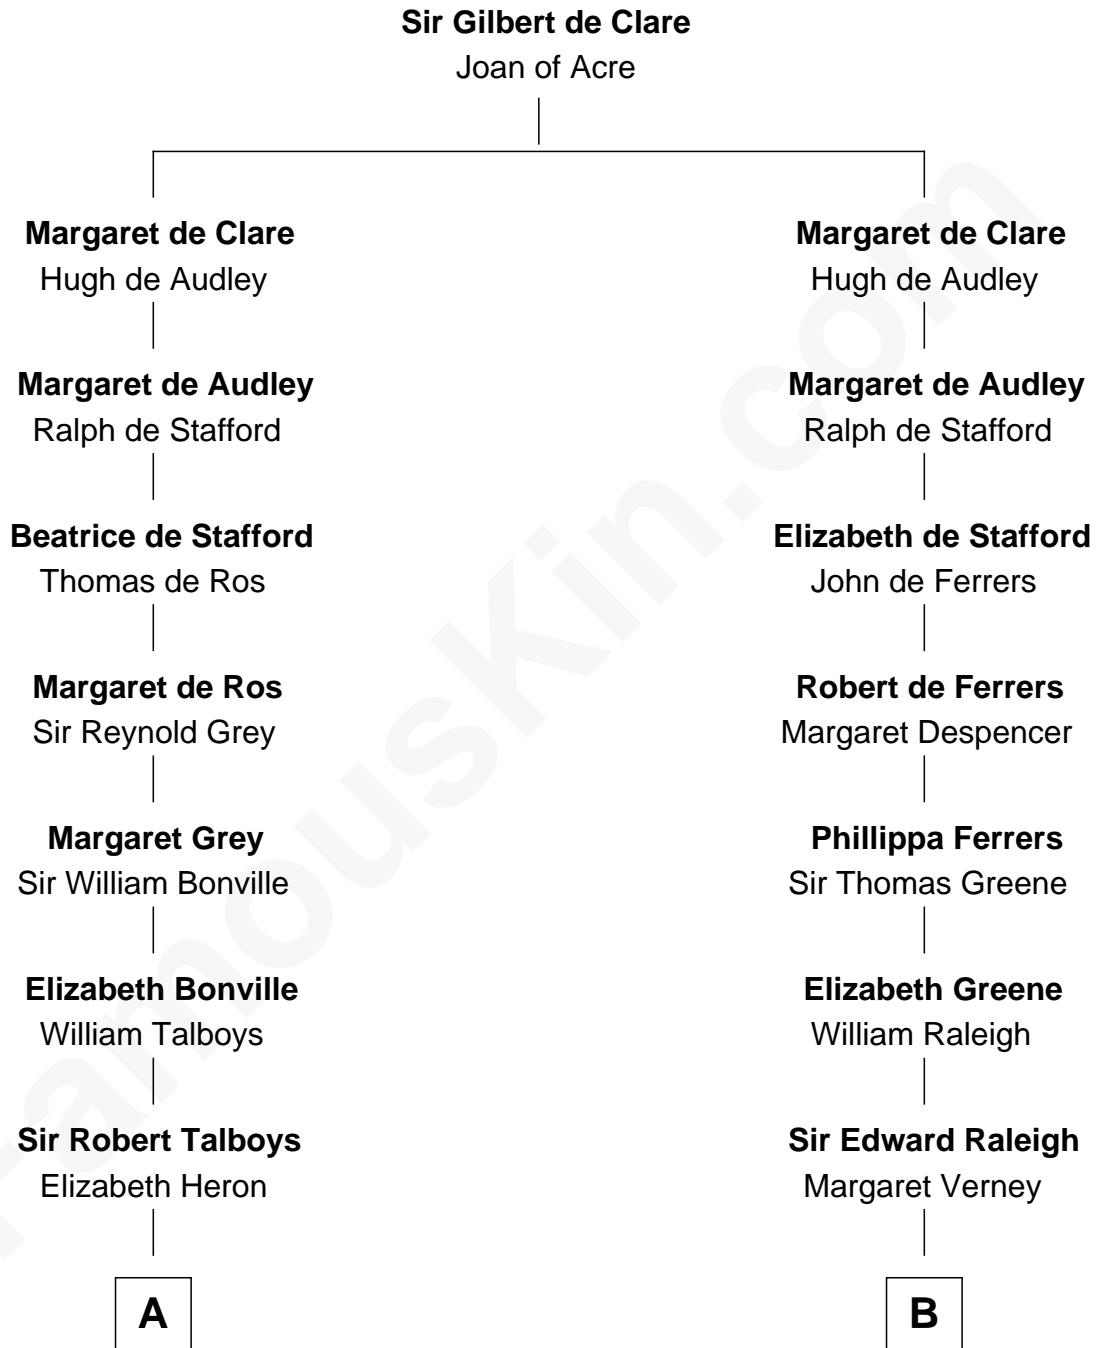

FamousKin.com
Relationship Chart of
Thomas Pynchon
American Novelist

13th cousin 8 times removed of

Jonathan Swift
Author of Gulliver's Travels

C

—
Dr. William Henry Cogswell

Lucretia Anne Payne

—
Annie Payne Cogswell

William Lyon Pynchon

—
William Henry Chichele Pynchon

Carrie Susan Moyses

—
Thomas Ruggles Pynchon

Catherine Frances Bennett

—
Thomas Pynchon

Novelist

FamousKin.com