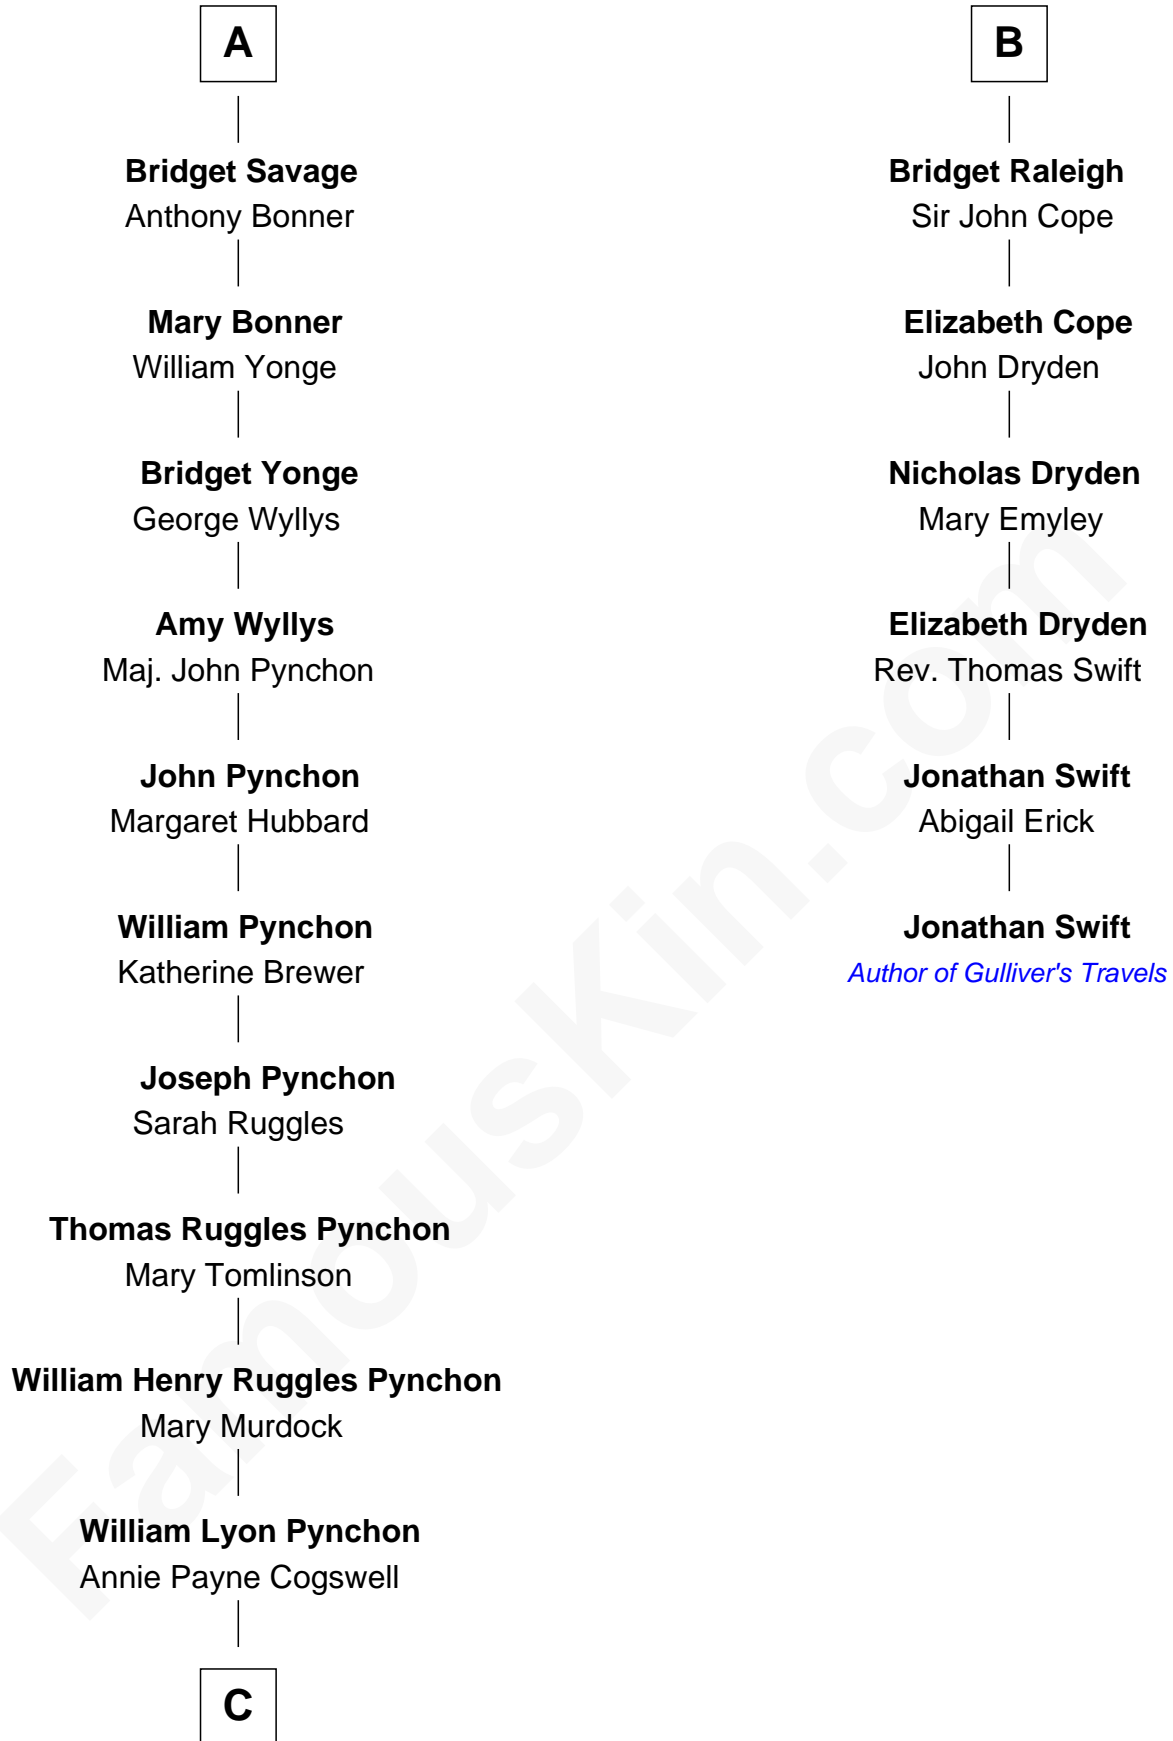

**FamousKin.com**  
**Relationship Chart of**  
**Thomas Pynchon**  
*American Novelist*

12th cousin 7 times removed of

**Jonathan Swift**  
*Author of Gulliver's Travels*

**Edmund Fitzalan**  
 Alice de Warenne

**Richard Fitzalan**  
 Eleanor Plantagenet

**Mary Fitzalan**  
 John le Strange

**Sir Richard Fitzalan**  
 Elizabeth de Bohun

**Ankaret le Strange**  
 Sir Richard Talbot

**Elizabeth Fitzalan**  
 Sir Robert Goushill

**Mary Talbot**  
 Sir Thomas Greene

**Joan Goushill**  
 Sir Thomas Stanley

**Sir Thomas Greene**  
 Phillippa Ferrers

**Katherine Stanley**  
 Sir John Savage

**Elizabeth Greene**  
 William Raleigh

**Sir Christopher Savage**  
 Anne Stanley

**Sir Edward Raleigh**  
 Margaret Verney

**Sir Christopher Savage**  
 Anne Lygon

**Sir Edward Raleigh**  
 Anne Chamberlayne

**A**

**B**

**C**

—  
**William Henry Chichele Pynchon**

Carrie Susan Moyses