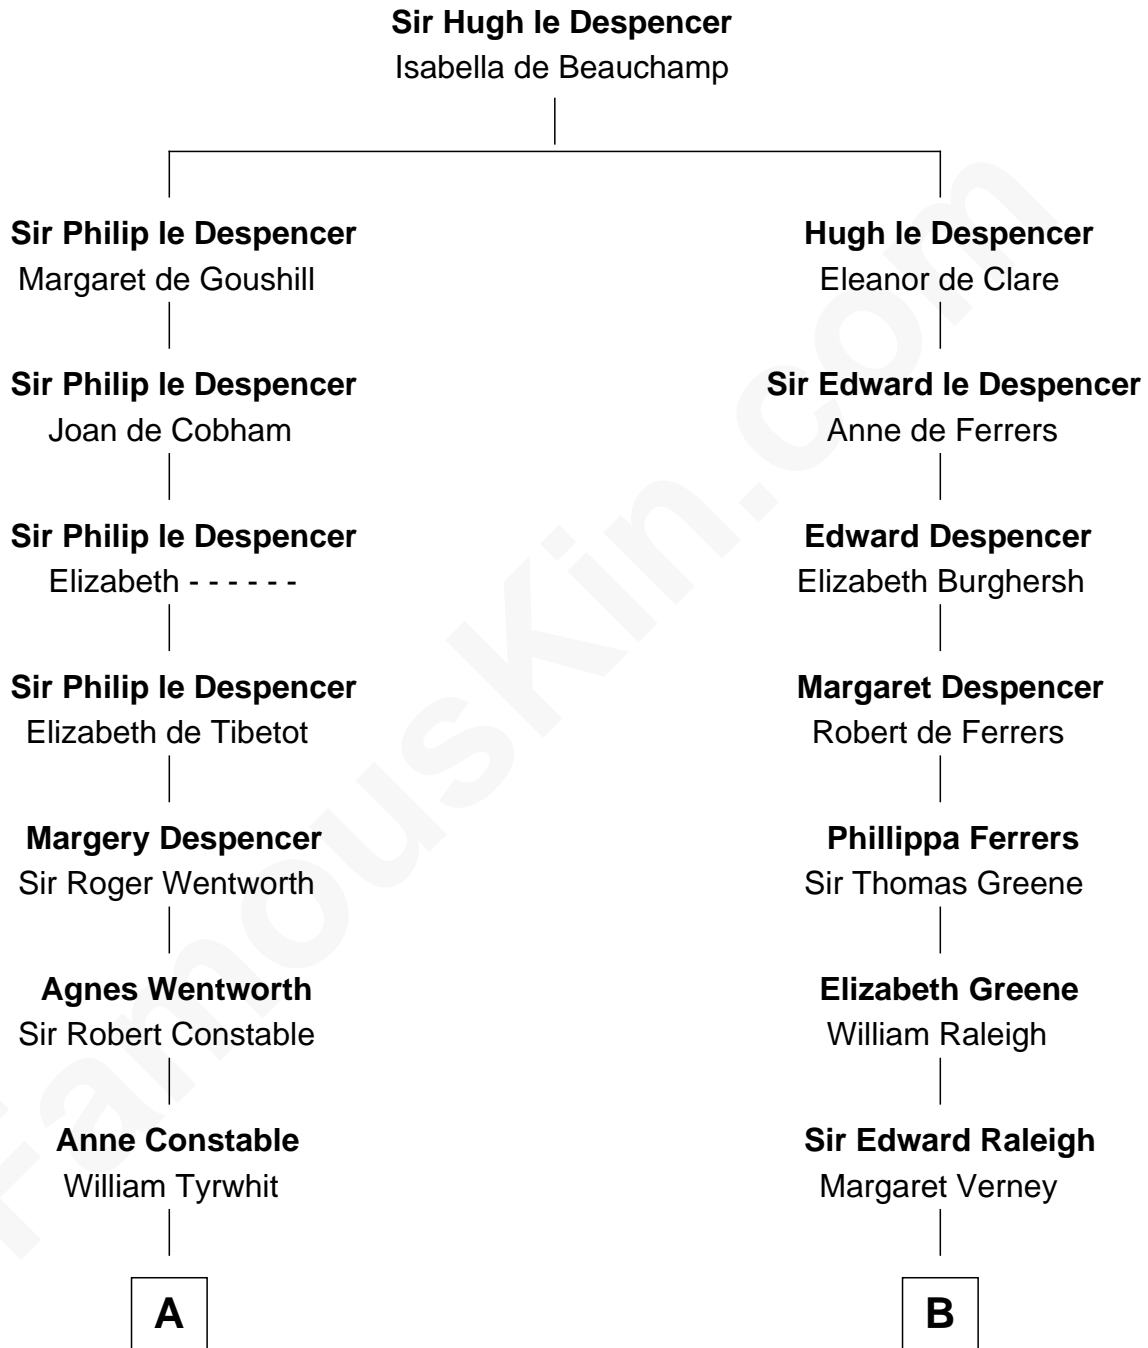

**FamousKin.com**  
**Relationship Chart of**  
**Thomas Pynchon**  
*American Novelist*

13th cousin 8 times removed of

**Jonathan Swift**  
*Author of Gulliver's Travels*

**C**

—  
**Dr. William Henry Cogswell**

Lucretia Anne Payne

—  
**Annie Payne Cogswell**

William Lyon Pynchon

—  
**William Henry Chichele Pynchon**

Carrie Susan Moyses

—  
**Thomas Ruggles Pynchon**

Catherine Frances Bennett

—  
**Thomas Pynchon**