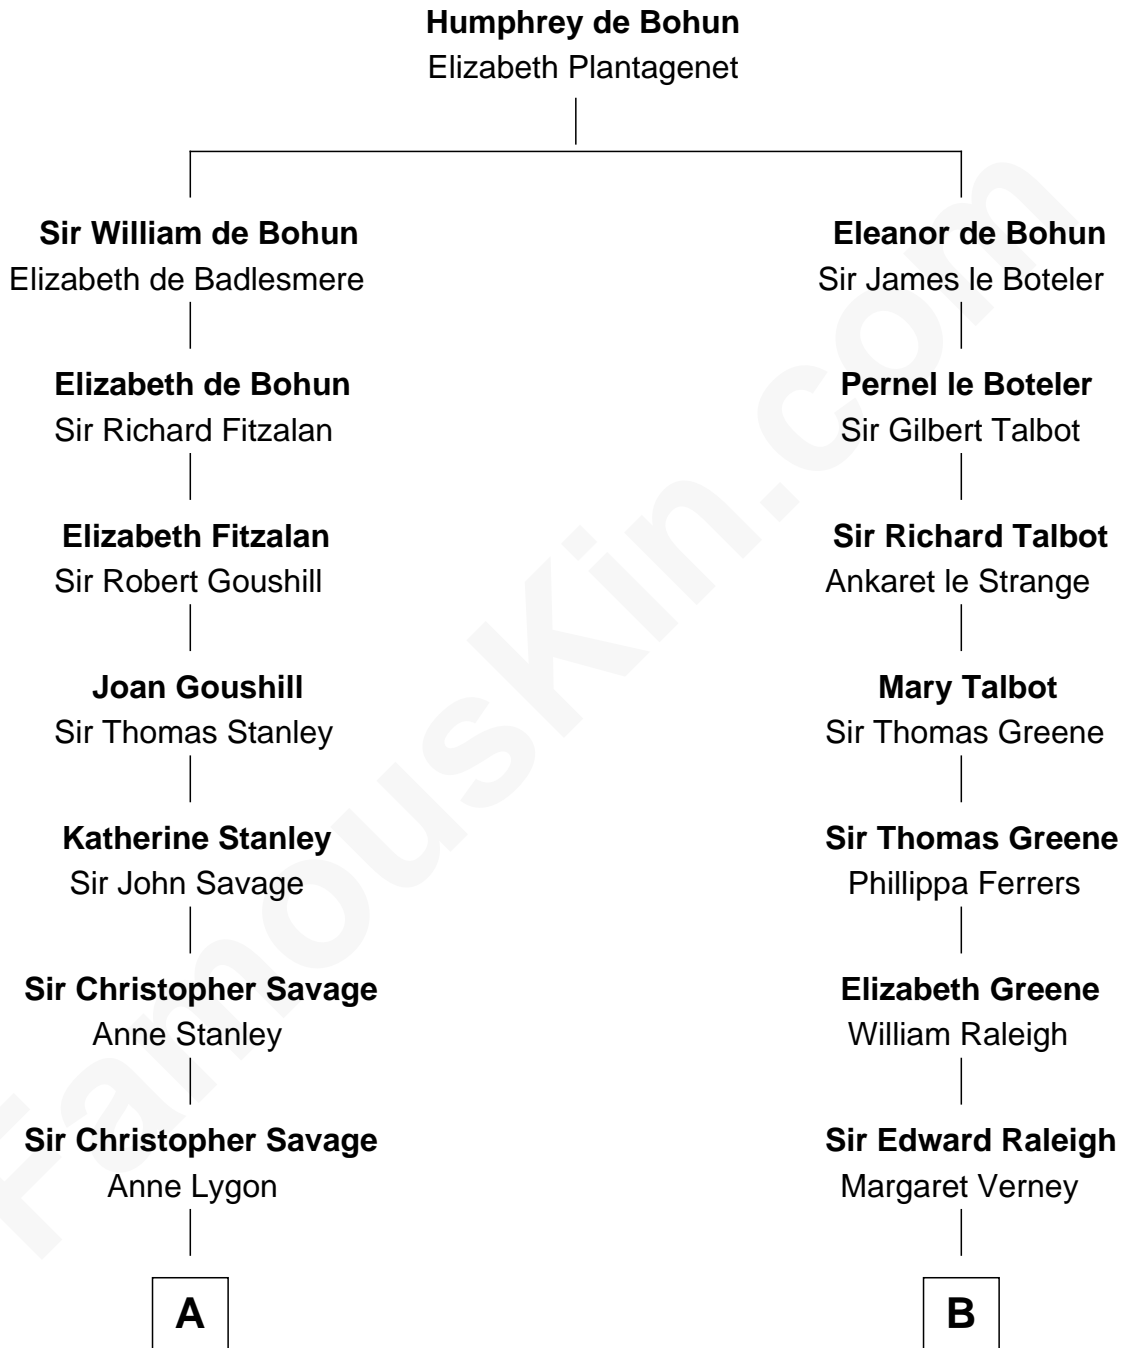

FamousKin.com
Relationship Chart of
Thomas Pynchon
American Novelist

13th cousin 6 times removed of

Jonathan Swift
Author of Gulliver's Travels

C

—
William Henry Chichele Pynchon

Carrie Susan Moyses

—
Thomas Ruggles Pynchon

Catherine Frances Bennett

—
Thomas Pynchon

Novelist

FamousKin.com