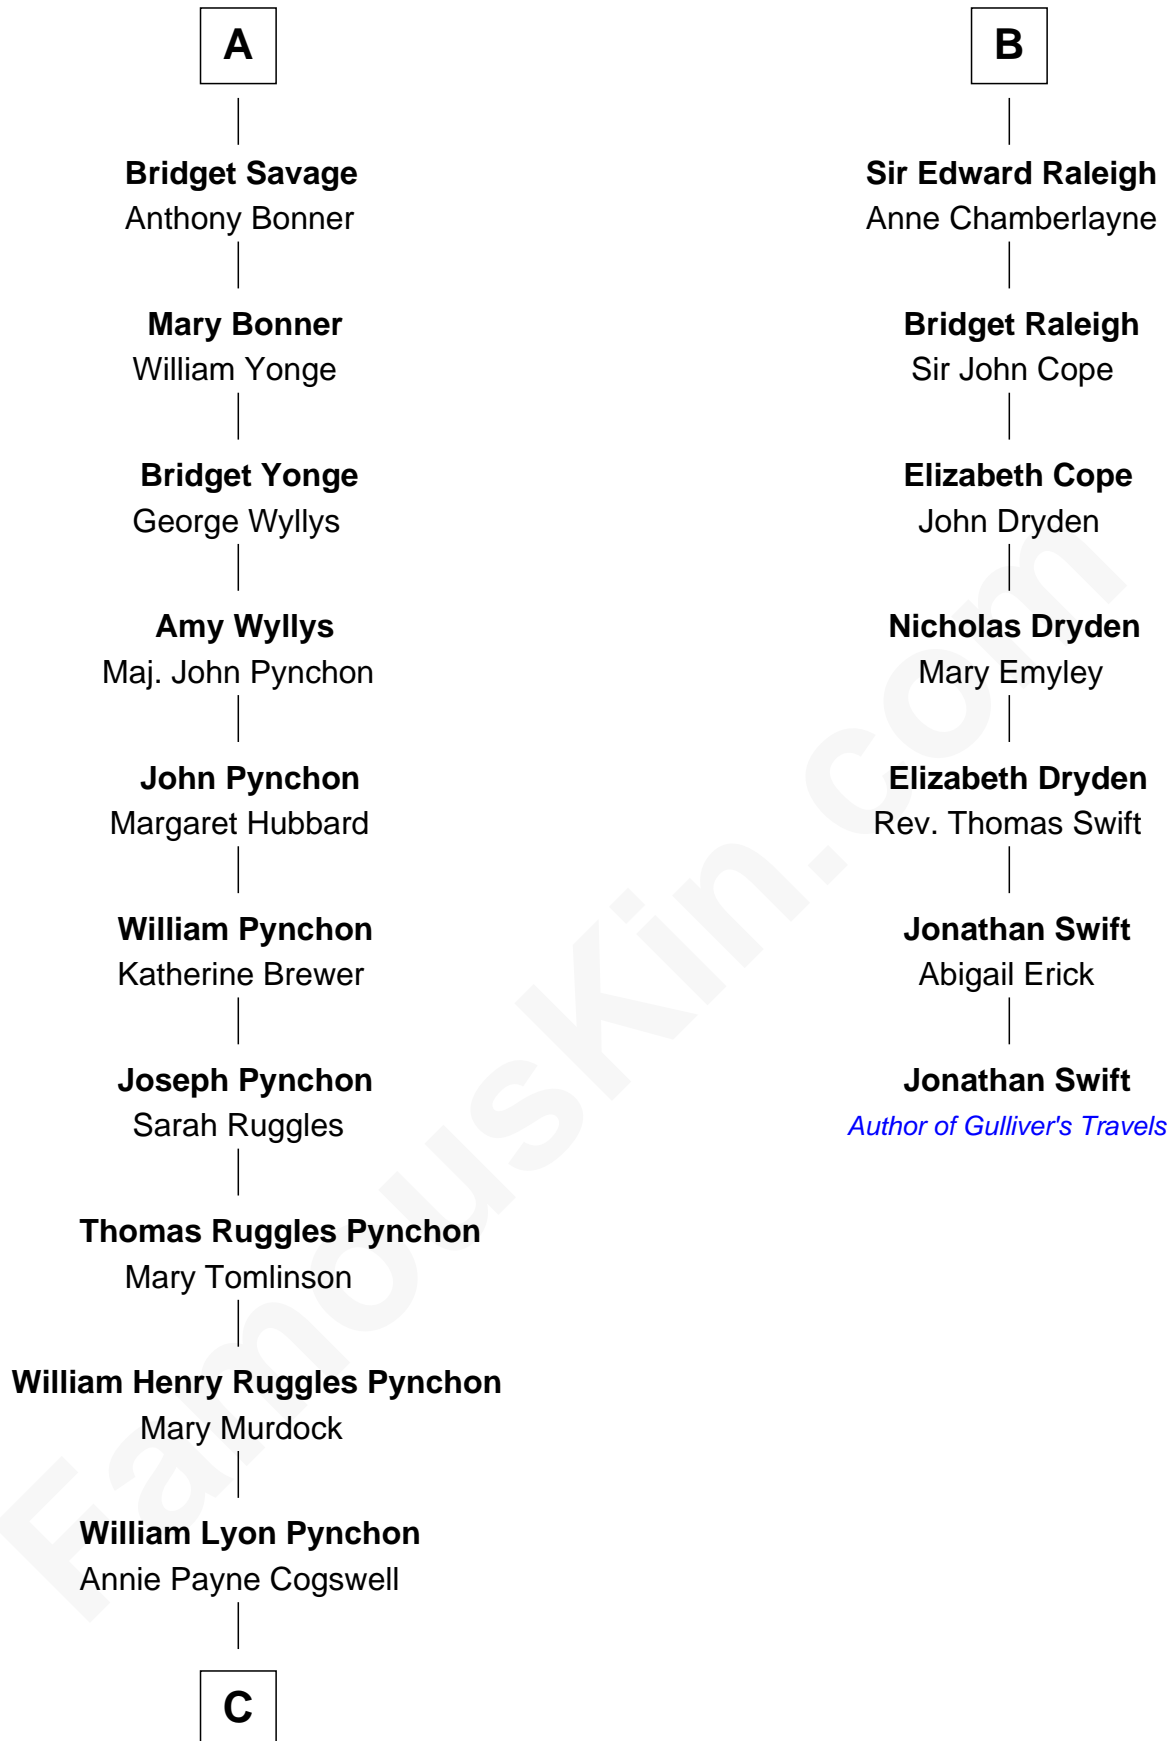

FamousKin.com
Relationship Chart of
Thomas Pynchon
American Novelist

13th cousin 6 times removed of

Jonathan Swift
Author of Gulliver's Travels

C

—
William Henry Chichele Pynchon

Carrie Susan Moyses

—
Thomas Ruggles Pynchon

Catherine Frances Bennett

—
Thomas Pynchon

Novelist

FamousKin.com