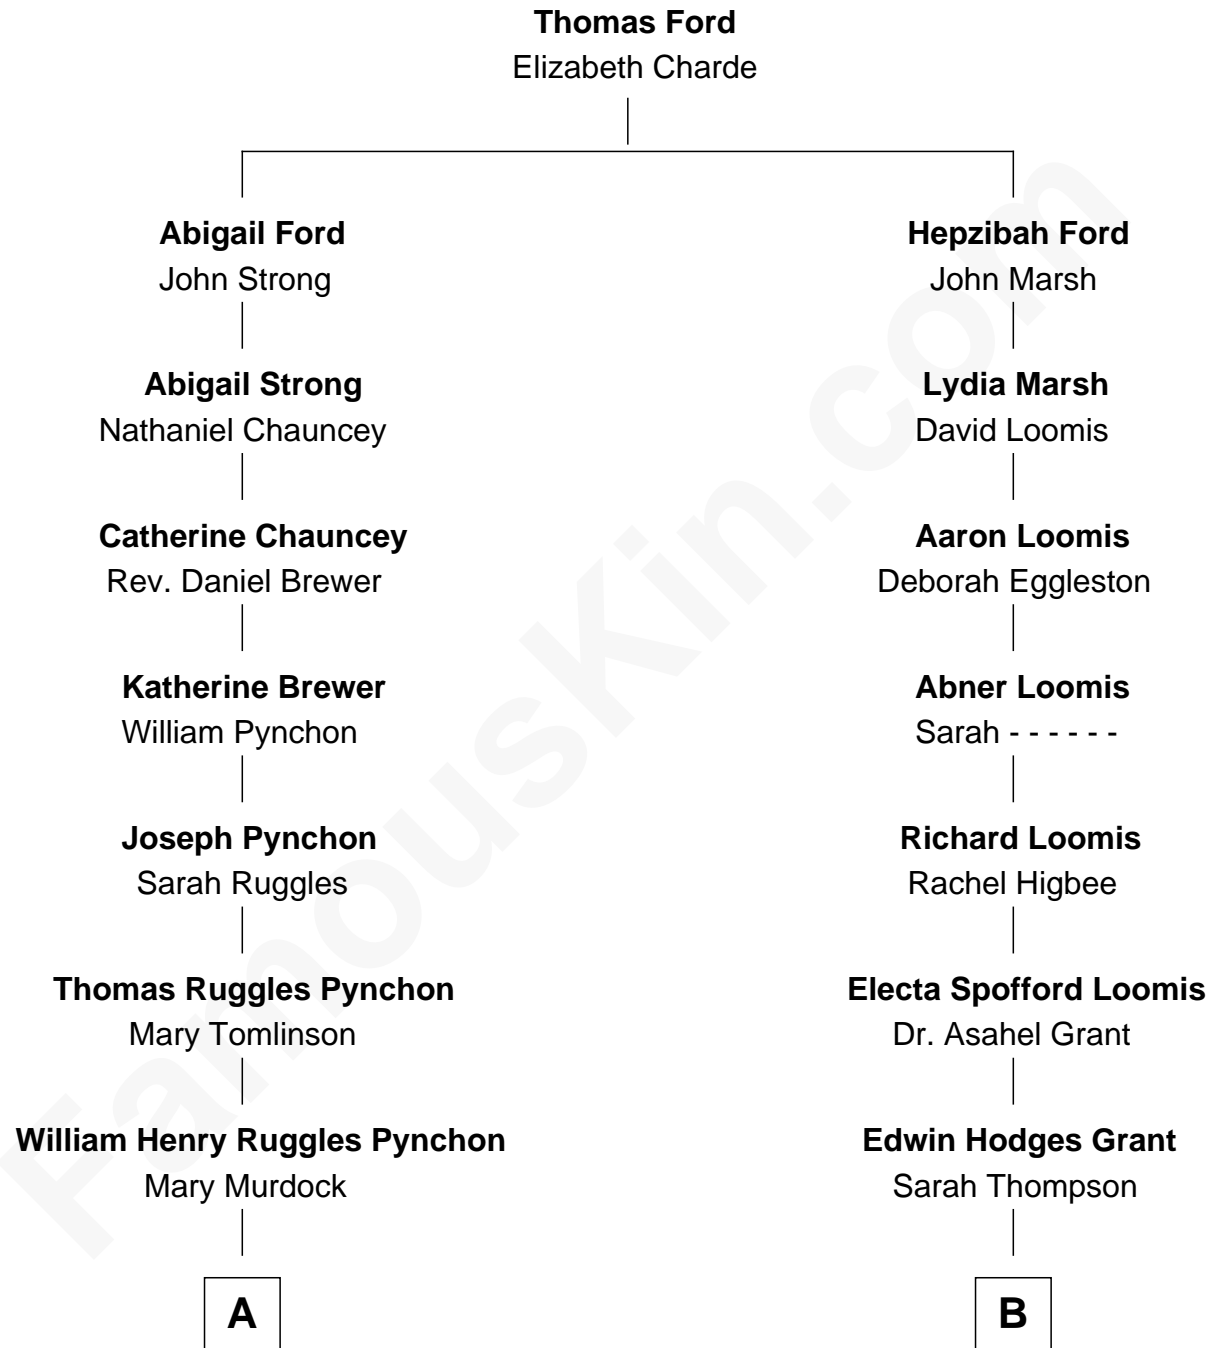

FamousKin.com

Relationship Chart of

Thomas Pynchon

American Novelist

10th cousin of

Amy Grant
Christian/Pop Singer and Songwriter

A

William Lyon Pynchon
Annie Payne Cogswell

William Henry Chichele Pynchon
Carrie Susan Moyses

Thomas Ruggles Pynchon
Catherine Frances Bennett

Thomas Pynchon
Novelist

B

Henry Hastings Grant
Isabel Paine

Otis Paine Grant
Mizella Burton

Dr. Burton Paine Grant
Gloria Dean Napier

Amy Grant
Christian/Pop Singer and Songwriter