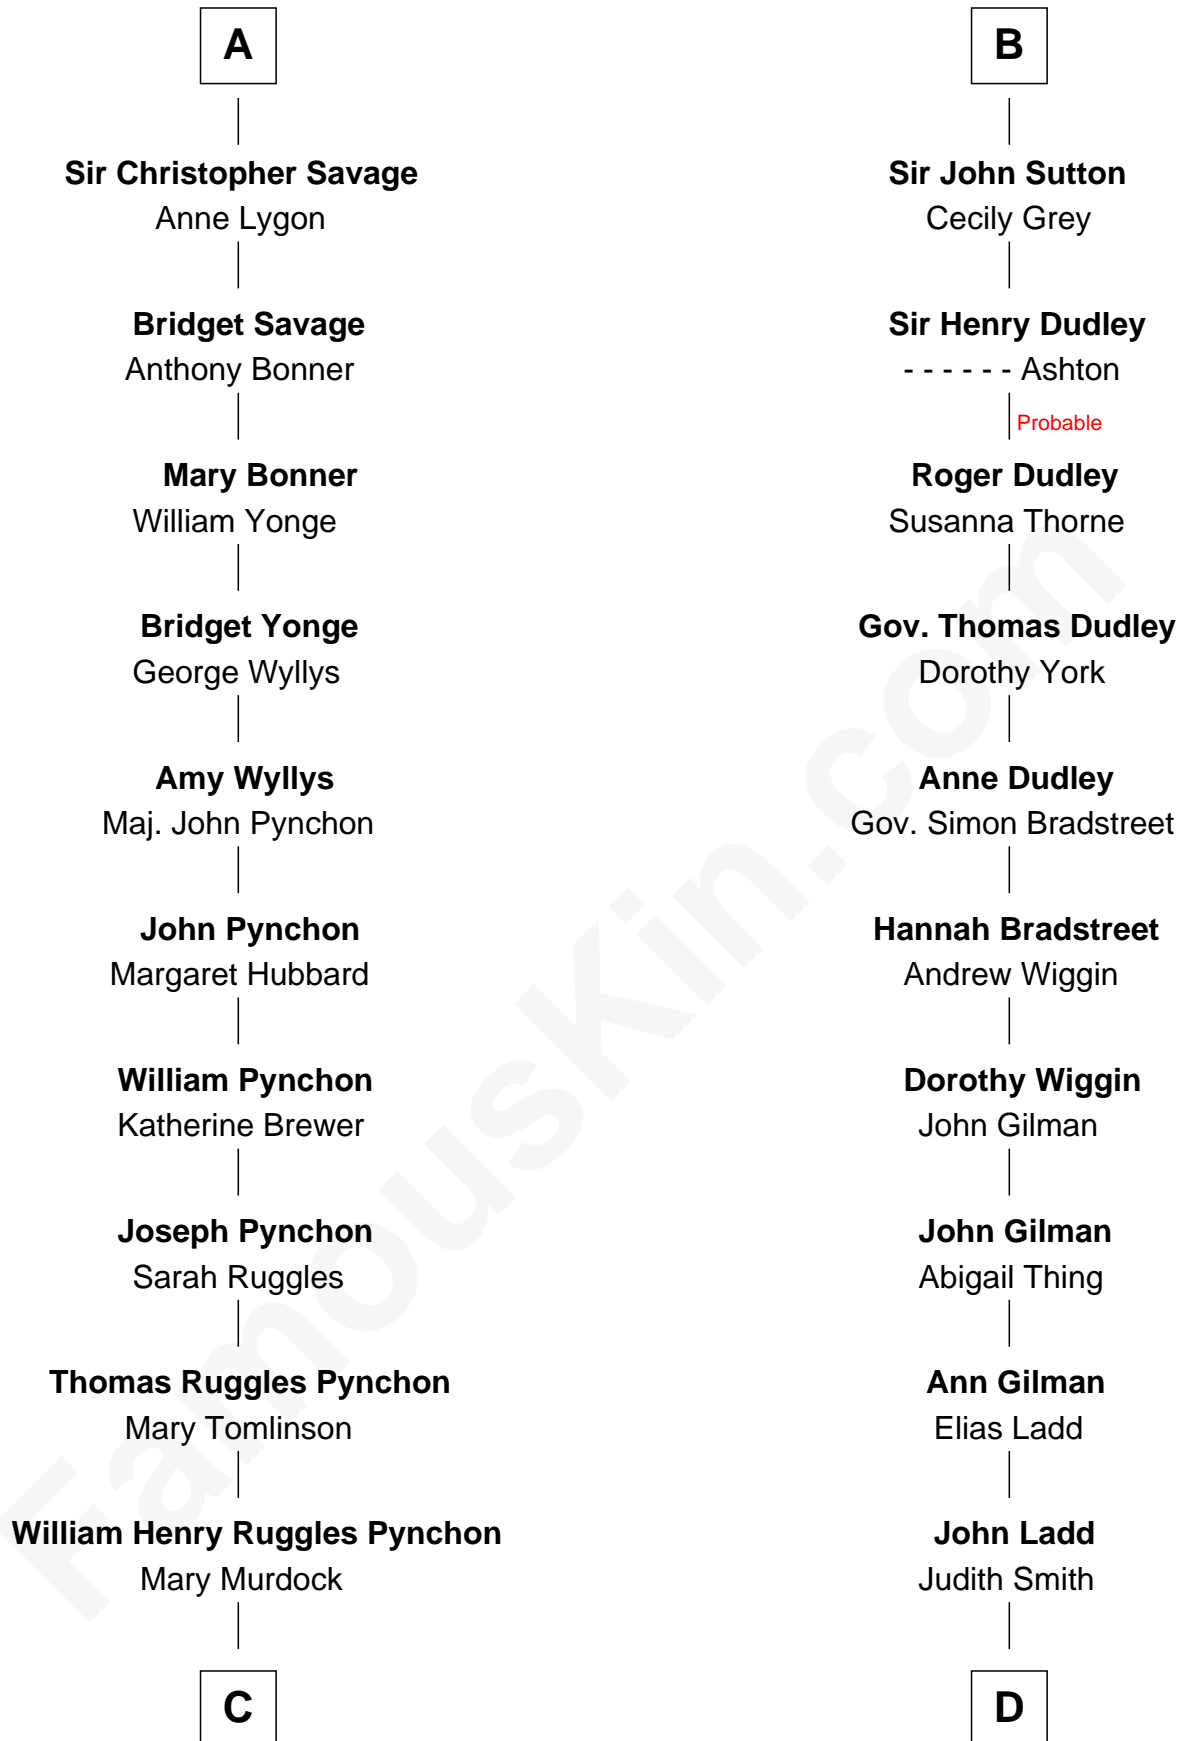

FamousKin.com
Relationship Chart of
Thomas Pynchon
American Novelist

20th cousin 1 time removed of

Alan Ladd
Movie Actor

C

William Lyon Pynchon

Annie Payne Cogswell

William Henry Chichele Pynchon

Carrie Susan Moyses

Thomas Ruggles Pynchon

Catherine Frances Bennett

Thomas Pynchon

Novelist

D

Josiah Ladd

Nancy Ladd

Alvaro Ladd