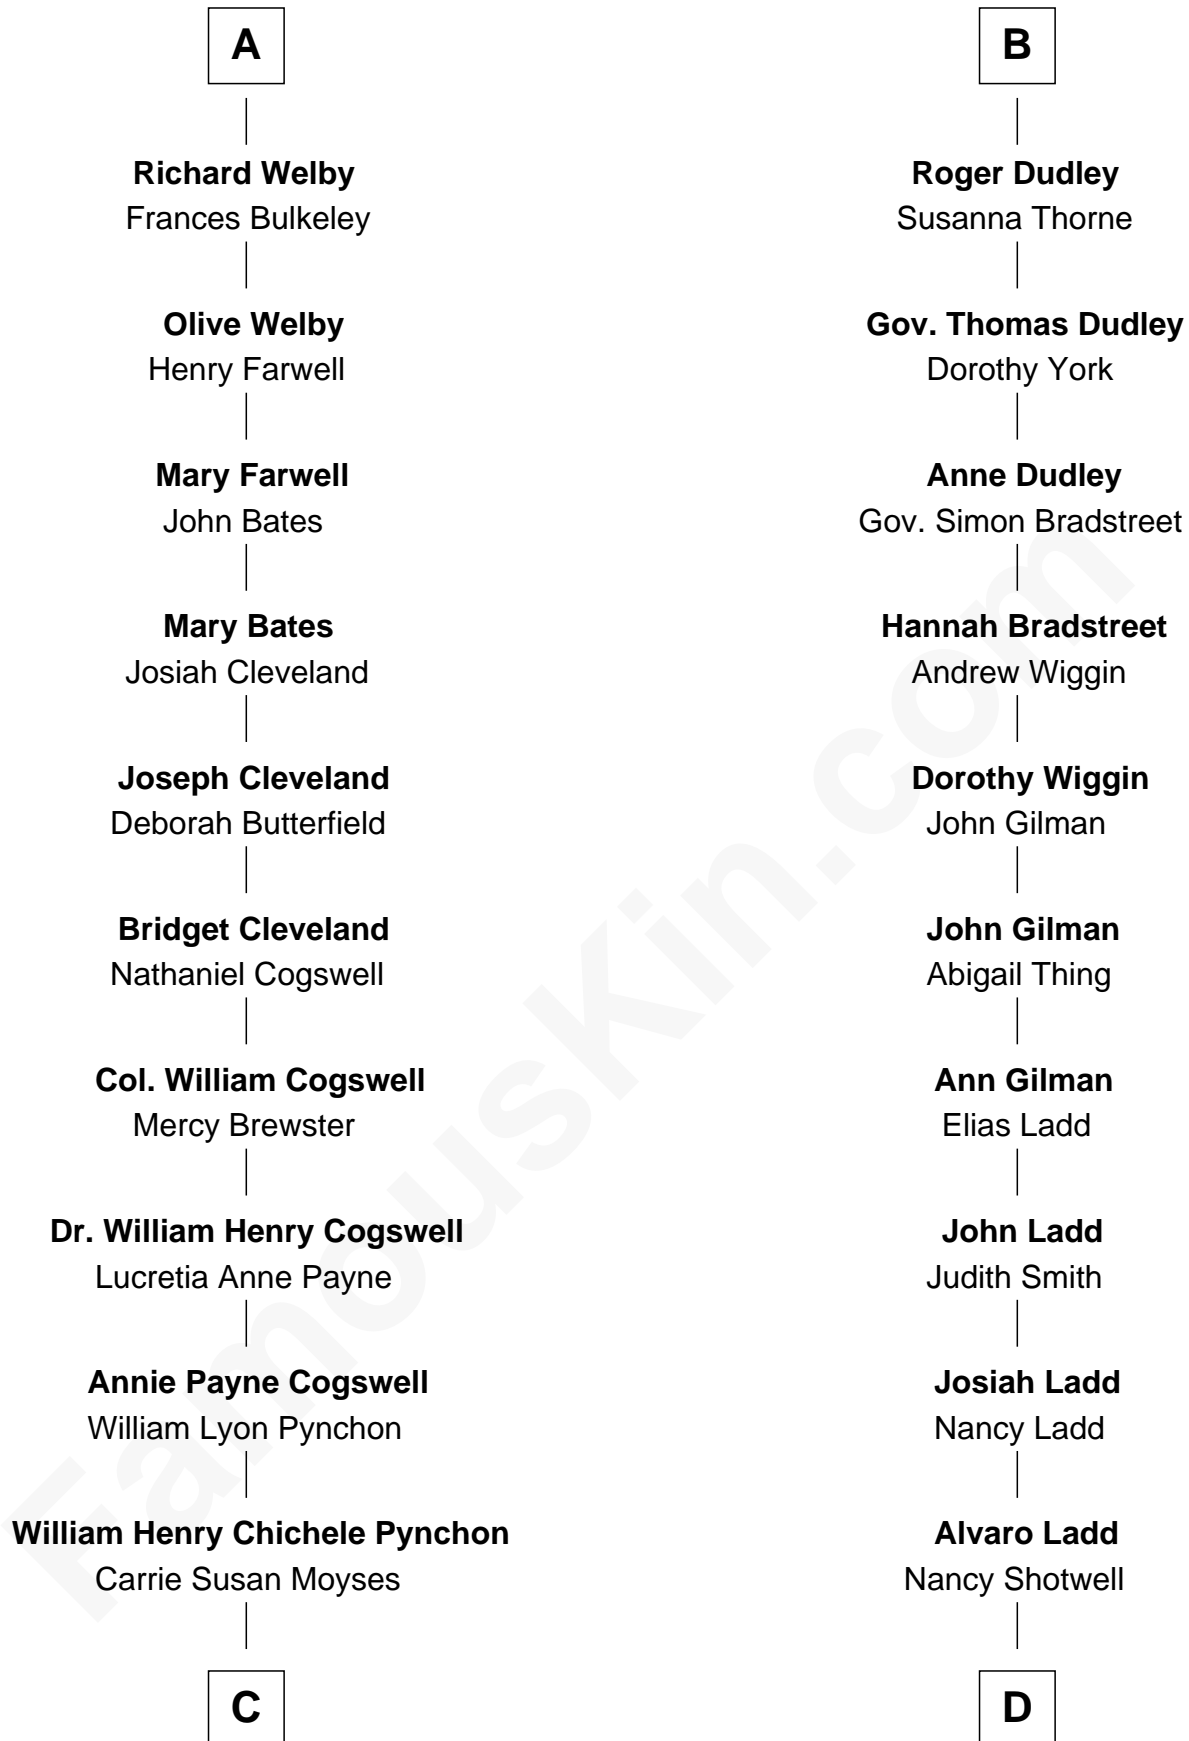

FamousKin.com
Relationship Chart of
Thomas Pynchon
American Novelist

18th cousin 1 time removed of

Alan Ladd
Movie Actor

C

Thomas Ruggles Pynchon
Catherine Frances Bennett

Thomas Pynchon
Novelist

D

Oscar F. Ladd
Julia Henrietta Meigs

Alan Harwood Ladd
Selina Raleigh

Alan Ladd
Movie Actor

FamousKin.com