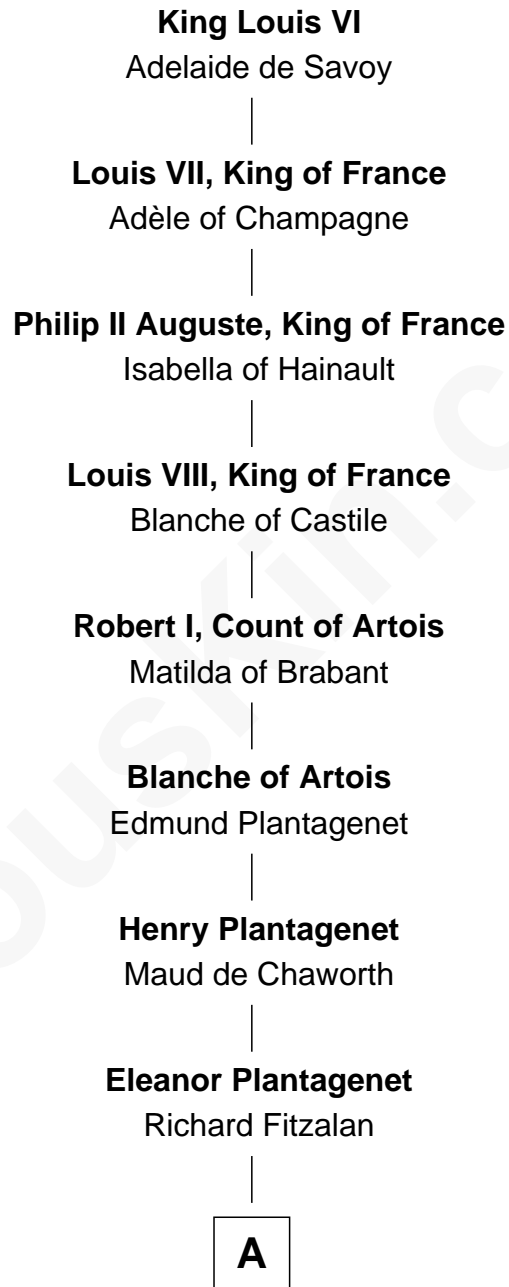

# FamousKin.com Relationship Chart of

**Thomas Pynchon**

*American Novelist*

24th Great-grandson of

**King Louis VI**

*King of France*

**A**

**Sir Richard Fitzalan**

Elizabeth de Bohun

**Elizabeth Fitzalan**

Sir Robert Goushill

**Joan Goushill**

Sir Thomas Stanley

**Katherine Stanley**

Sir John Savage

**Sir Christopher Savage**

Anne Stanley

**Sir Christopher Savage**

Anne Lygon

**Bridget Savage**

Anthony Bonner

**Mary Bonner**

William Yonge

**Bridget Yonge**

**Thomas Pynchon**  
*Novelist*