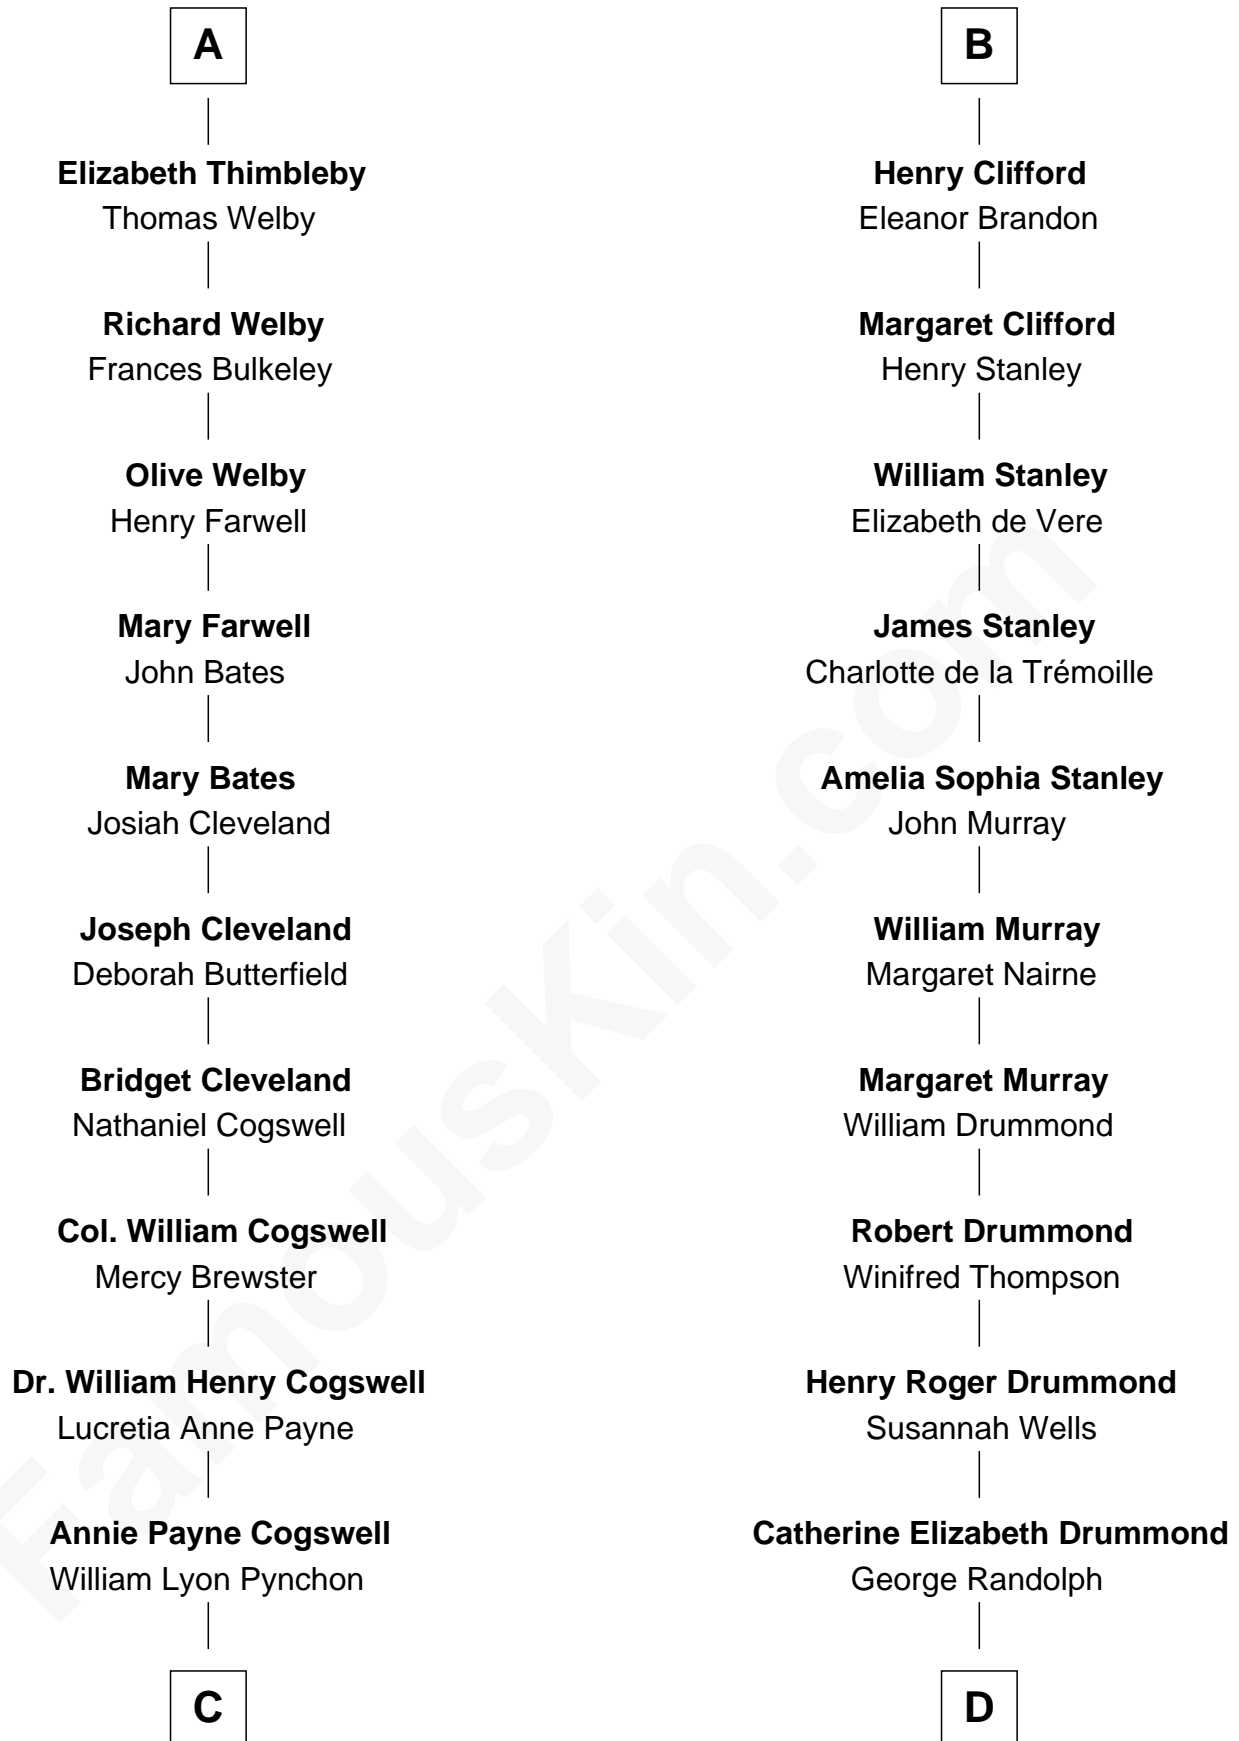

**FamousKin.com**  
**Relationship Chart of**  
**Thomas Pynchon**  
*American Novelist*

19th cousin 2 times removed of

**Hugh Grant**  
*Movie Actor*

**C**

**William Henry Chichele Pynchon**

Carrie Susan Moyses

**Thomas Ruggles Pynchon**

Catherine Frances Bennett

**Thomas Pynchon**

*Novelist*

**D**

**Cyril Randolph**

Frances Selina Hervey

**Felton George Randolph**