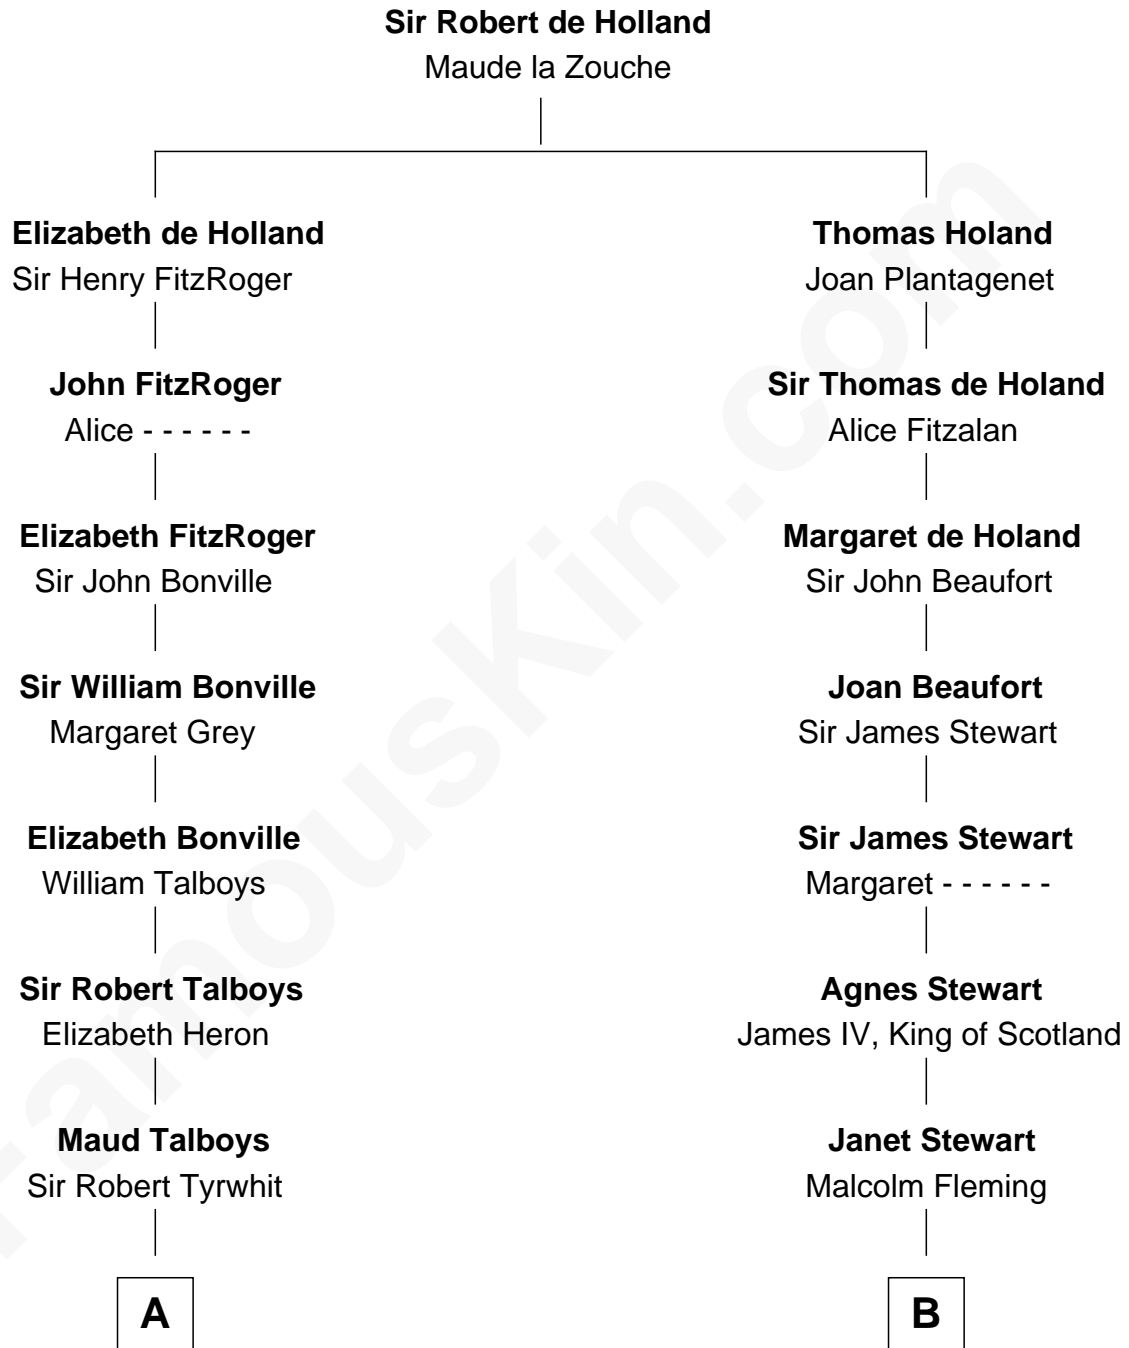

**FamousKin.com**  
**Relationship Chart of**  
**Thomas Pynchon**  
*American Novelist*

20th cousin 1 time removed of

**Hugh Grant**  
*Movie Actor*

**C**

**Annie Payne Cogswell**

William Lyon Pynchon

**William Henry Chichele Pynchon**

Carrie Susan Moyses

**Thomas Ruggles Pynchon**

Catherine Frances Bennett

**Thomas Pynchon**

*Novelist*

**D**

**Cyril Randolph**

Frances Selina Hervey