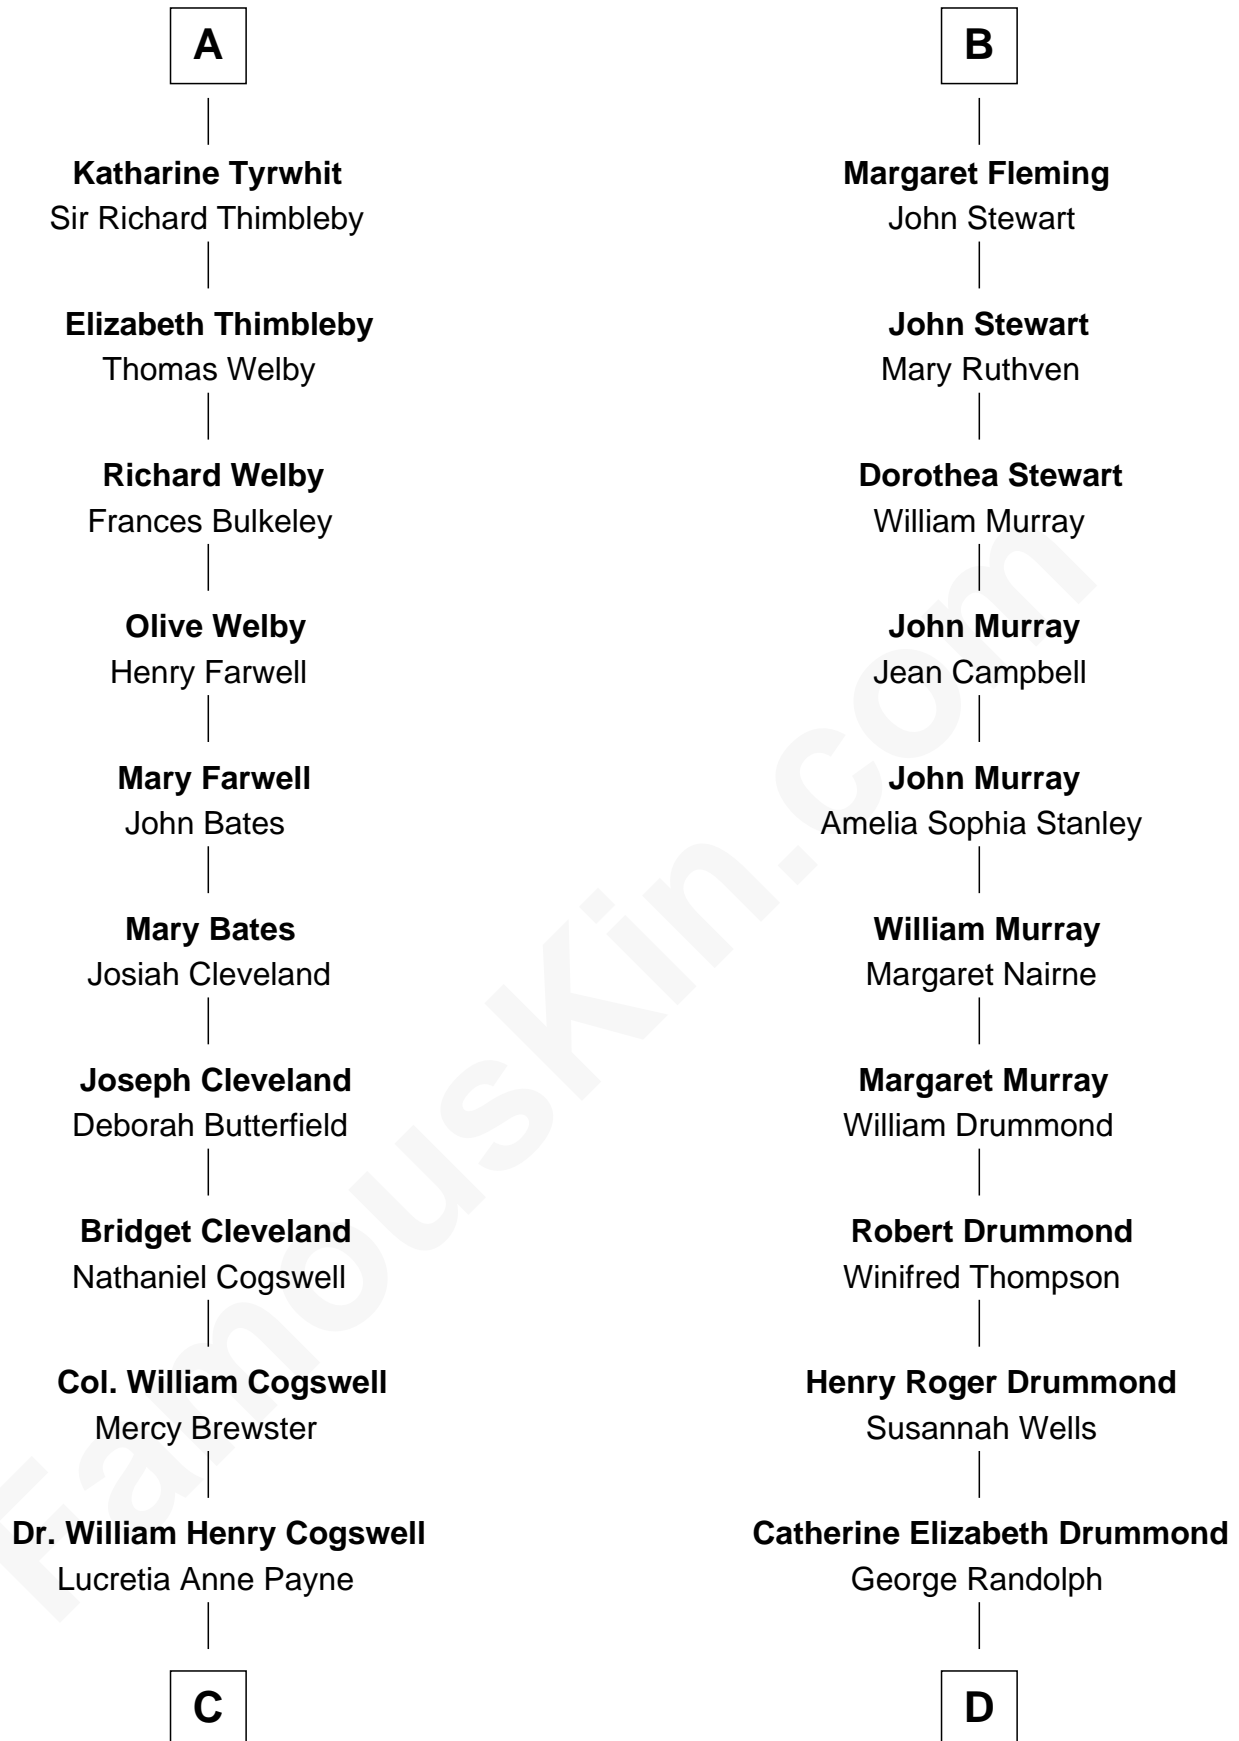

**FamousKin.com**  
**Relationship Chart of**  
**Thomas Pynchon**  
*American Novelist*

20th cousin 1 time removed of

**Hugh Grant**  
*Movie Actor*

**C**

**Annie Payne Cogswell**

William Lyon Pynchon

**William Henry Chichele Pynchon**

Carrie Susan Moyses

**Thomas Ruggles Pynchon**

Catherine Frances Bennett

**Thomas Pynchon**

*Novelist*

**D**

**Cyril Randolph**

Frances Selina Hervey