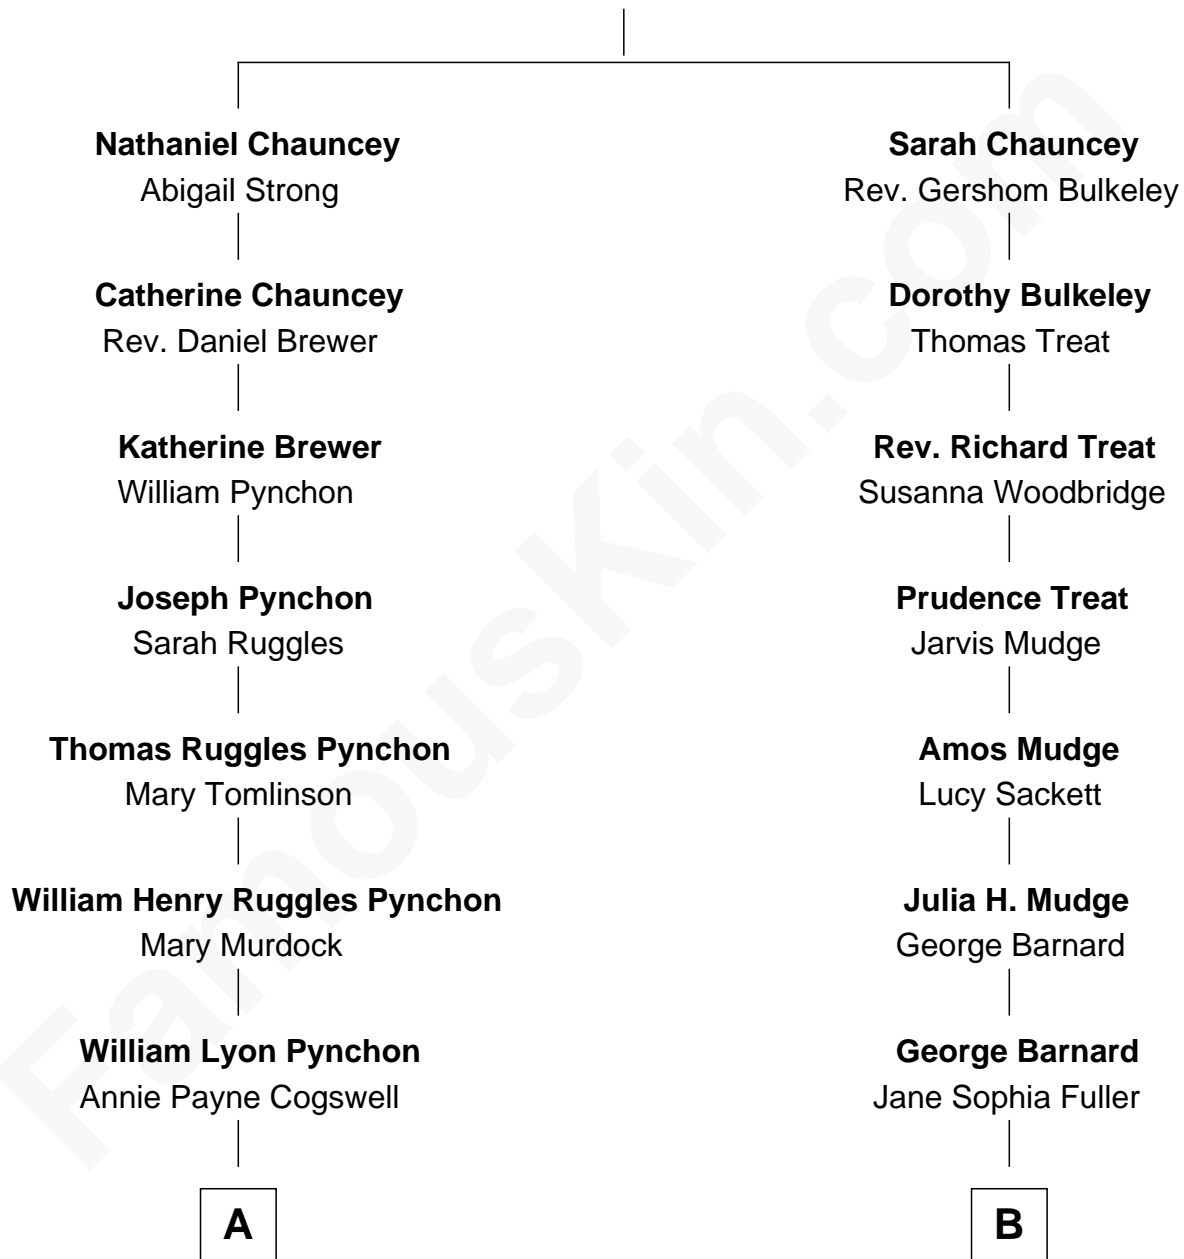

# FamousKin.com Relationship Chart of

**Thomas Pynchon**

*American Novelist*

9th cousin of

**Dick Clark**

*Radio and TV Host*

**Rev. Charles Chauncey**

Catherine Eyre

**A**

**William Henry Chichele Pynchon**

Carrie Susan Moyses

**Thomas Ruggles Pynchon**

Catherine Frances Bennett

**Thomas Pynchon**

*Novelist*

**B**

**Charles Fuller Barnard**

Anna May Aldridge

**Julia Fuller Barnard**

Richard Augustus Clark

**Dick Clark**

*Radio and TV Host*