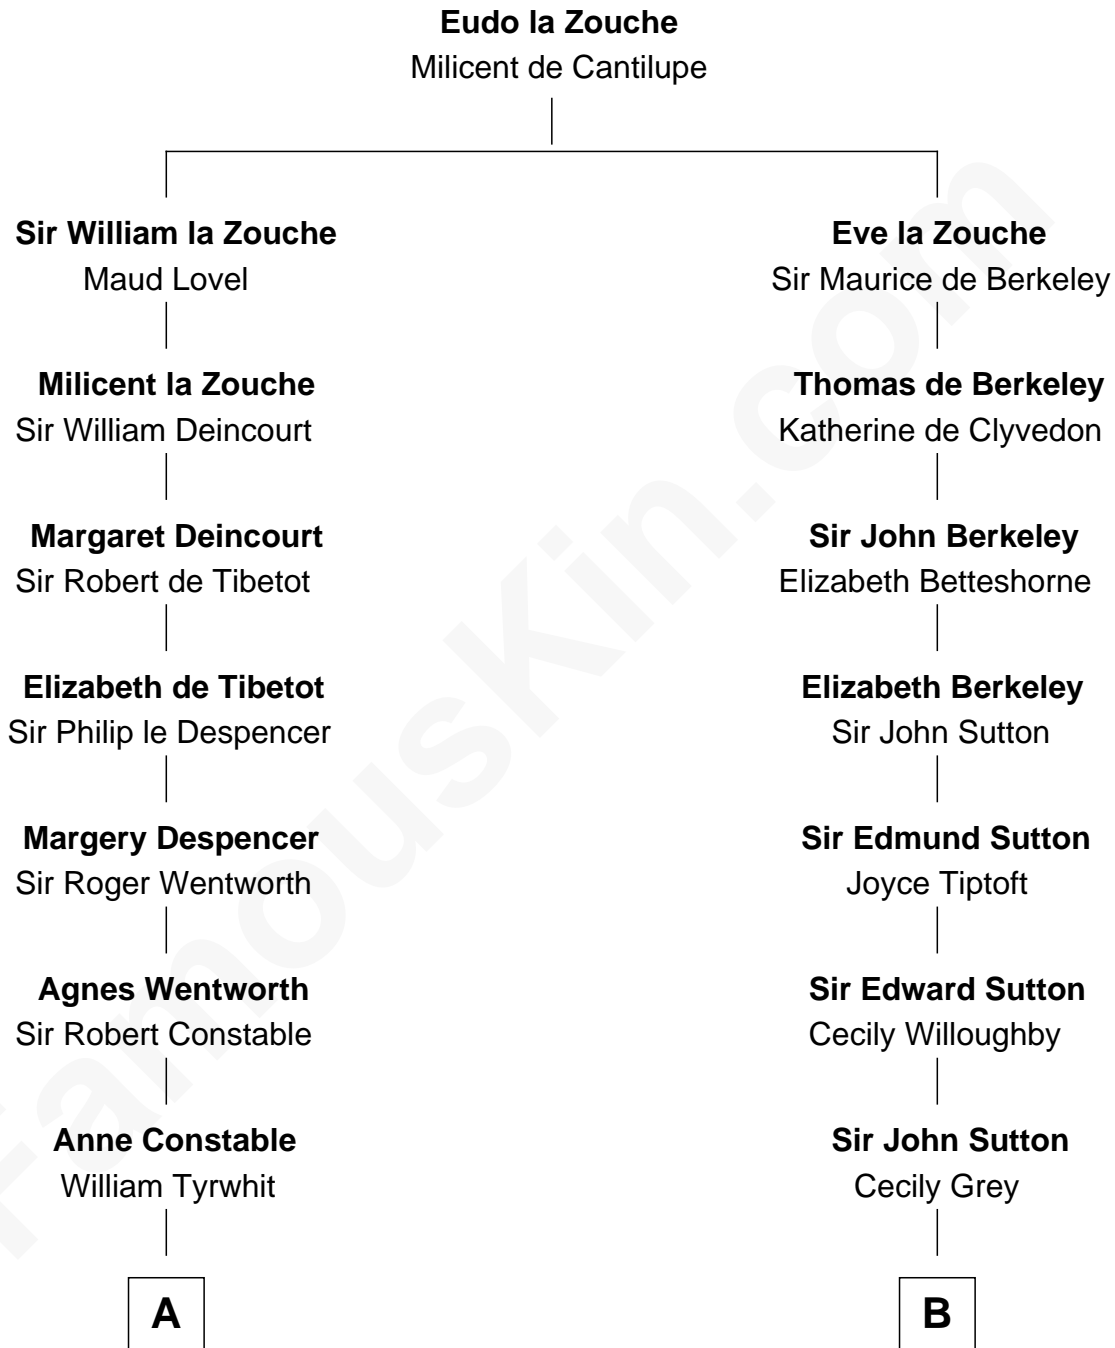

**FamousKin.com**  
**Relationship Chart of**  
**Thomas Pynchon**  
*American Novelist*

19th cousin 2 times removed of

**Dick Clark**  
*Radio and TV Host*

Dick Clark photo by [Alan Light](#) (CC BY 2.0)