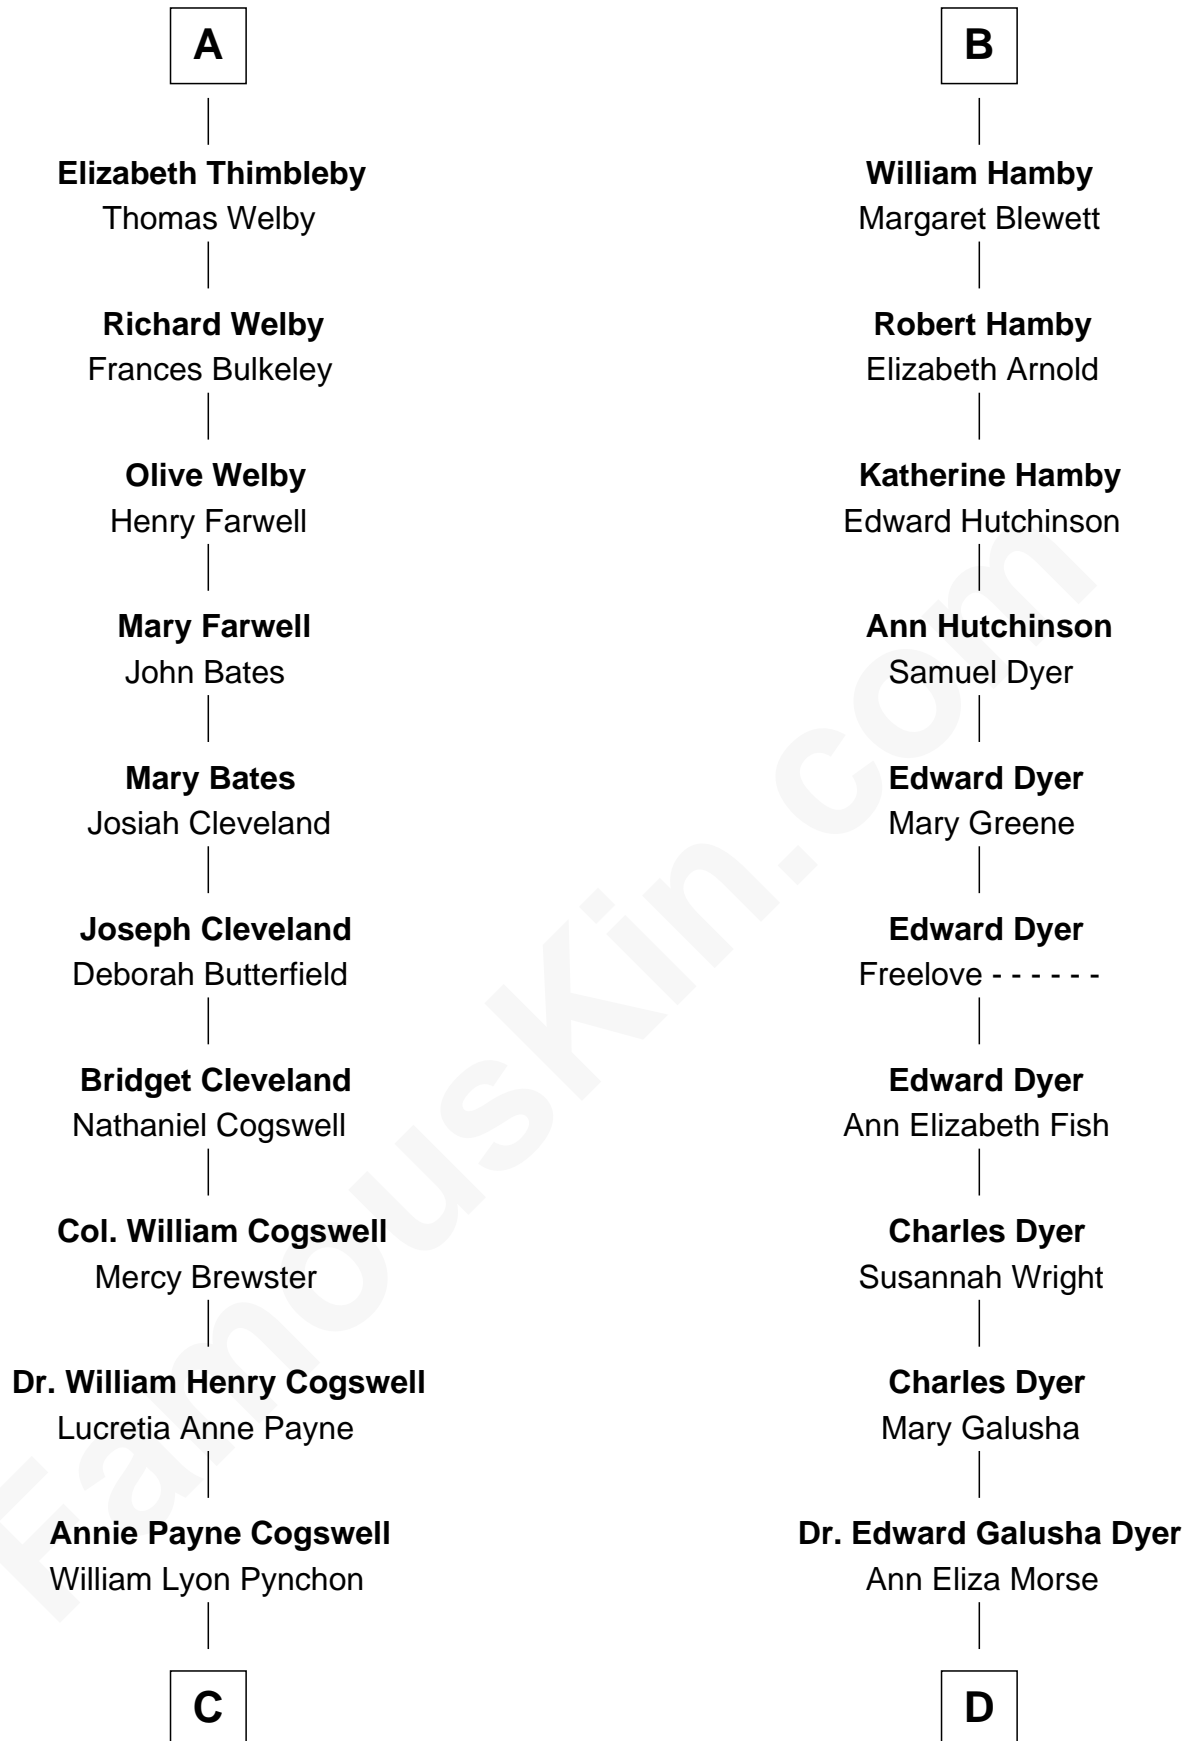

FamousKin.com
Relationship Chart of
Thomas Pynchon
American Novelist

19th cousin 2 times removed of

Elisabeth Shue
TV and Movie Actress

Sir Philip le Despencer
 Joan de Cobham

Sir Philip le Despencer
 Elizabeth - - - - -

Sir Godfrey Hilton
 Margery Willoughby

Anne Constable
 William Tyrwhit

Elizabeth Hilton
 Richard Thimbleby

Sir Robert Tyrwhit
 Maud Talboys

Anne Thimbleby
 John Booth

Katharine Tyrwhit
 Sir Richard Thimbleby

Eleanor Booth
 Edward Hamby

A

B

C

William Henry Chichele Pynchon

Carrie Susan Moyses

Thomas Ruggles Pynchon

Catherine Frances Bennett

Thomas Pynchon

Novelist

D

Emily Almira Dyer

Alexander Hunter Gunn

Alexander Hunter Gunn

Harriet Grace Brewster Willcox

Mary Brewster Gunn