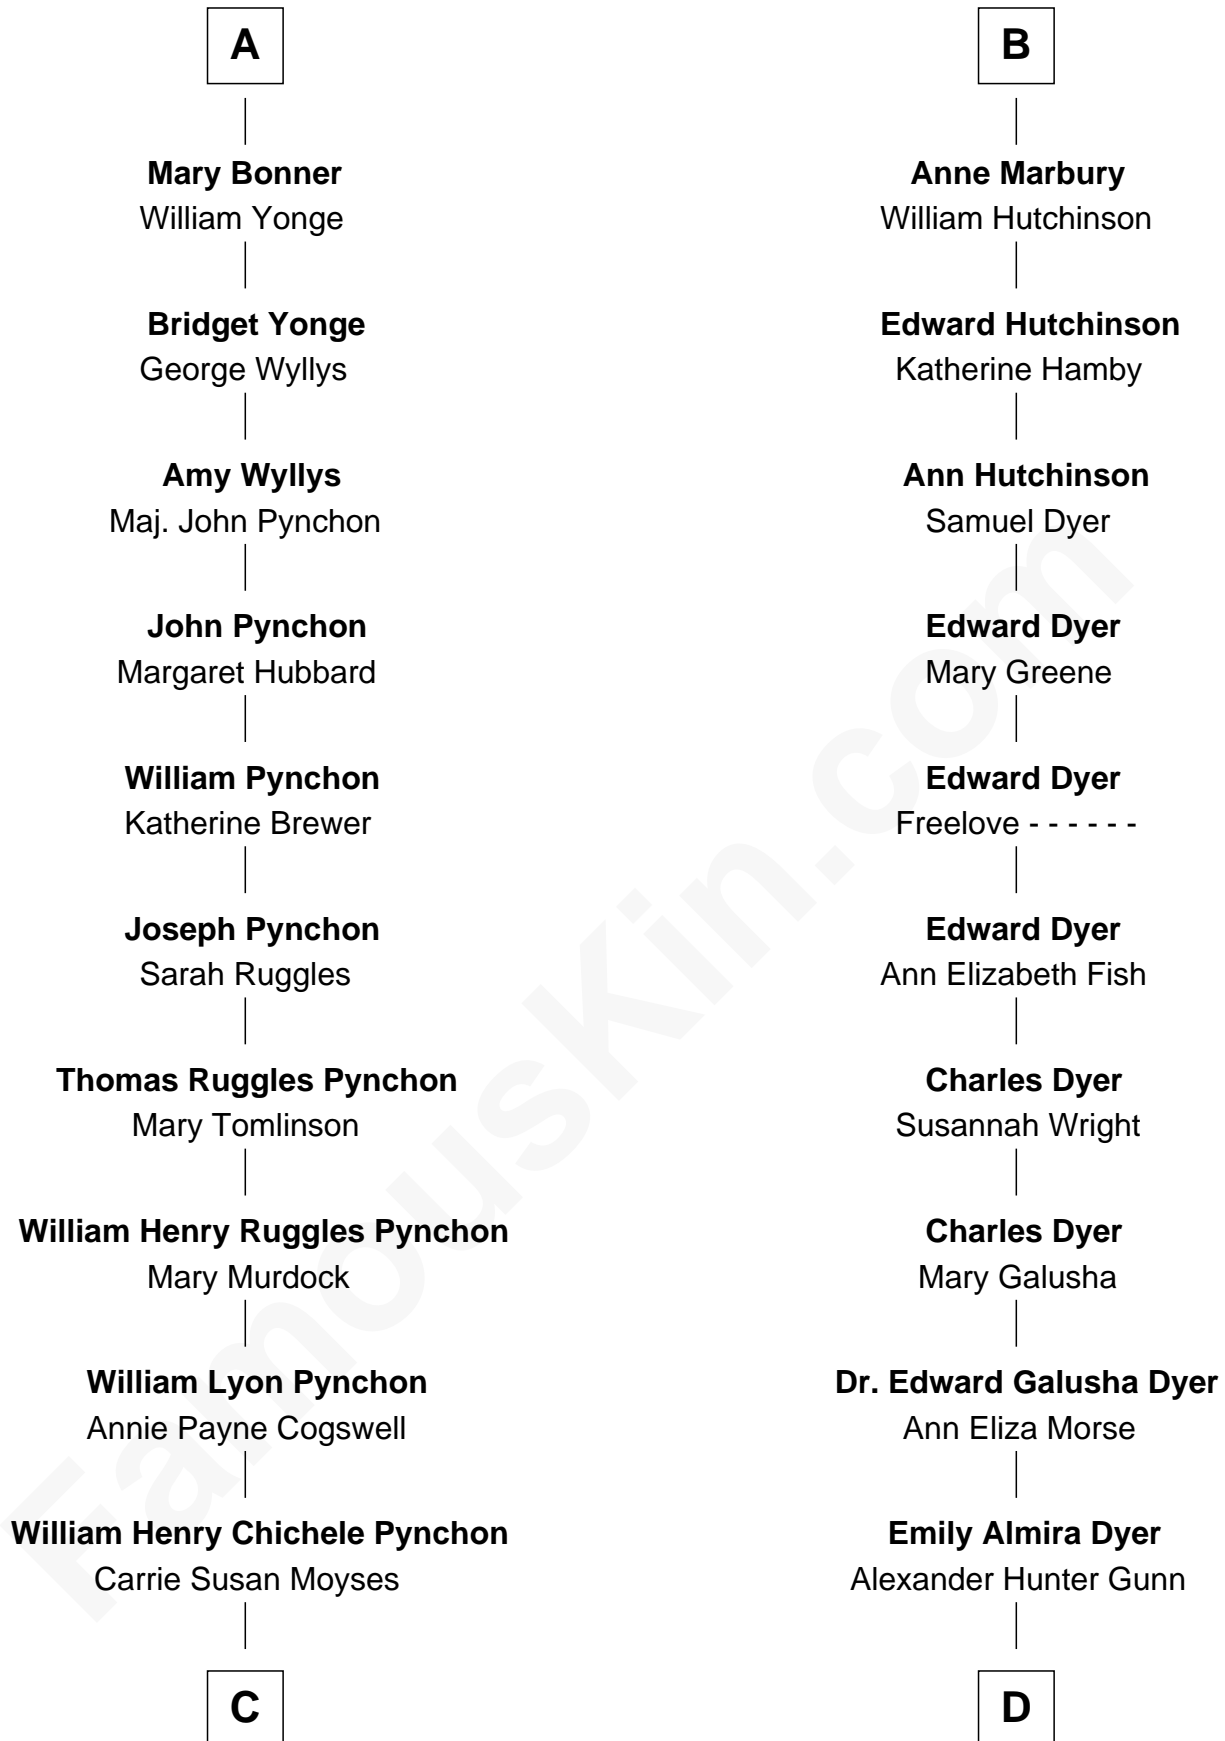

**FamousKin.com**  
**Relationship Chart of**  
**Thomas Pynchon**  
*American Novelist*

18th cousin 2 times removed of

**Elisabeth Shue**  
*TV and Movie Actress*

**C**

**Thomas Ruggles Pynchon**  
Catherine Frances Bennett

**Thomas Pynchon**  
*Novelist*

**D**

**Alexander Hunter Gunn**  
Harriet Grace Brewster Willcox

**Mary Brewster Gunn**  
Adoniram Judson Wells

**Anne Brewster Wells**  
James William Shue

**Elisabeth Shue**  
*TV and Movie Actress*

FamousKin.com