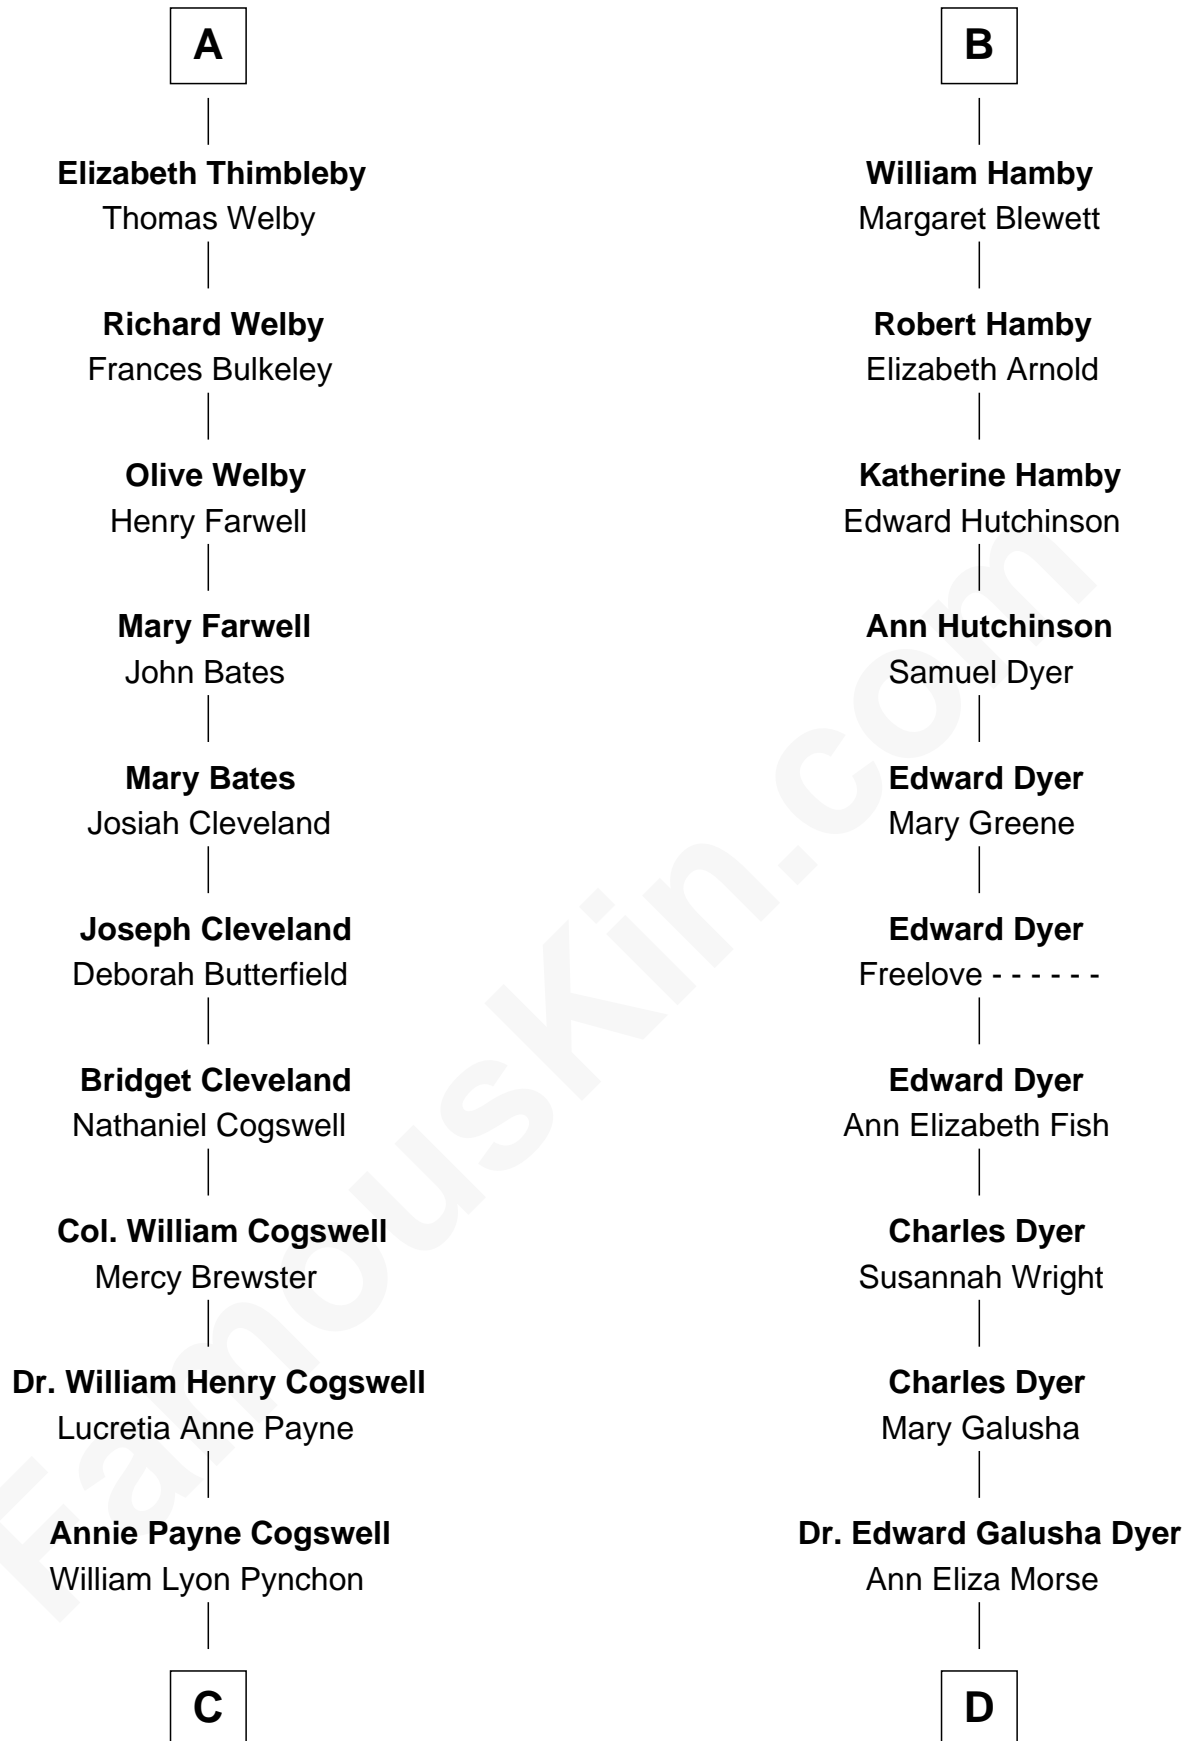

FamousKin.com
Relationship Chart of
Thomas Pynchon
American Novelist

19th cousin 2 times removed of

Andrew Shue
TV Actor

C

William Henry Chichele Pynchon

Carrie Susan Moyses

Thomas Ruggles Pynchon

Catherine Frances Bennett

Thomas Pynchon

Novelist

D

Emily Almira Dyer

Alexander Hunter Gunn

Alexander Hunter Gunn

Harriet Grace Brewster Willcox

Mary Brewster Gunn