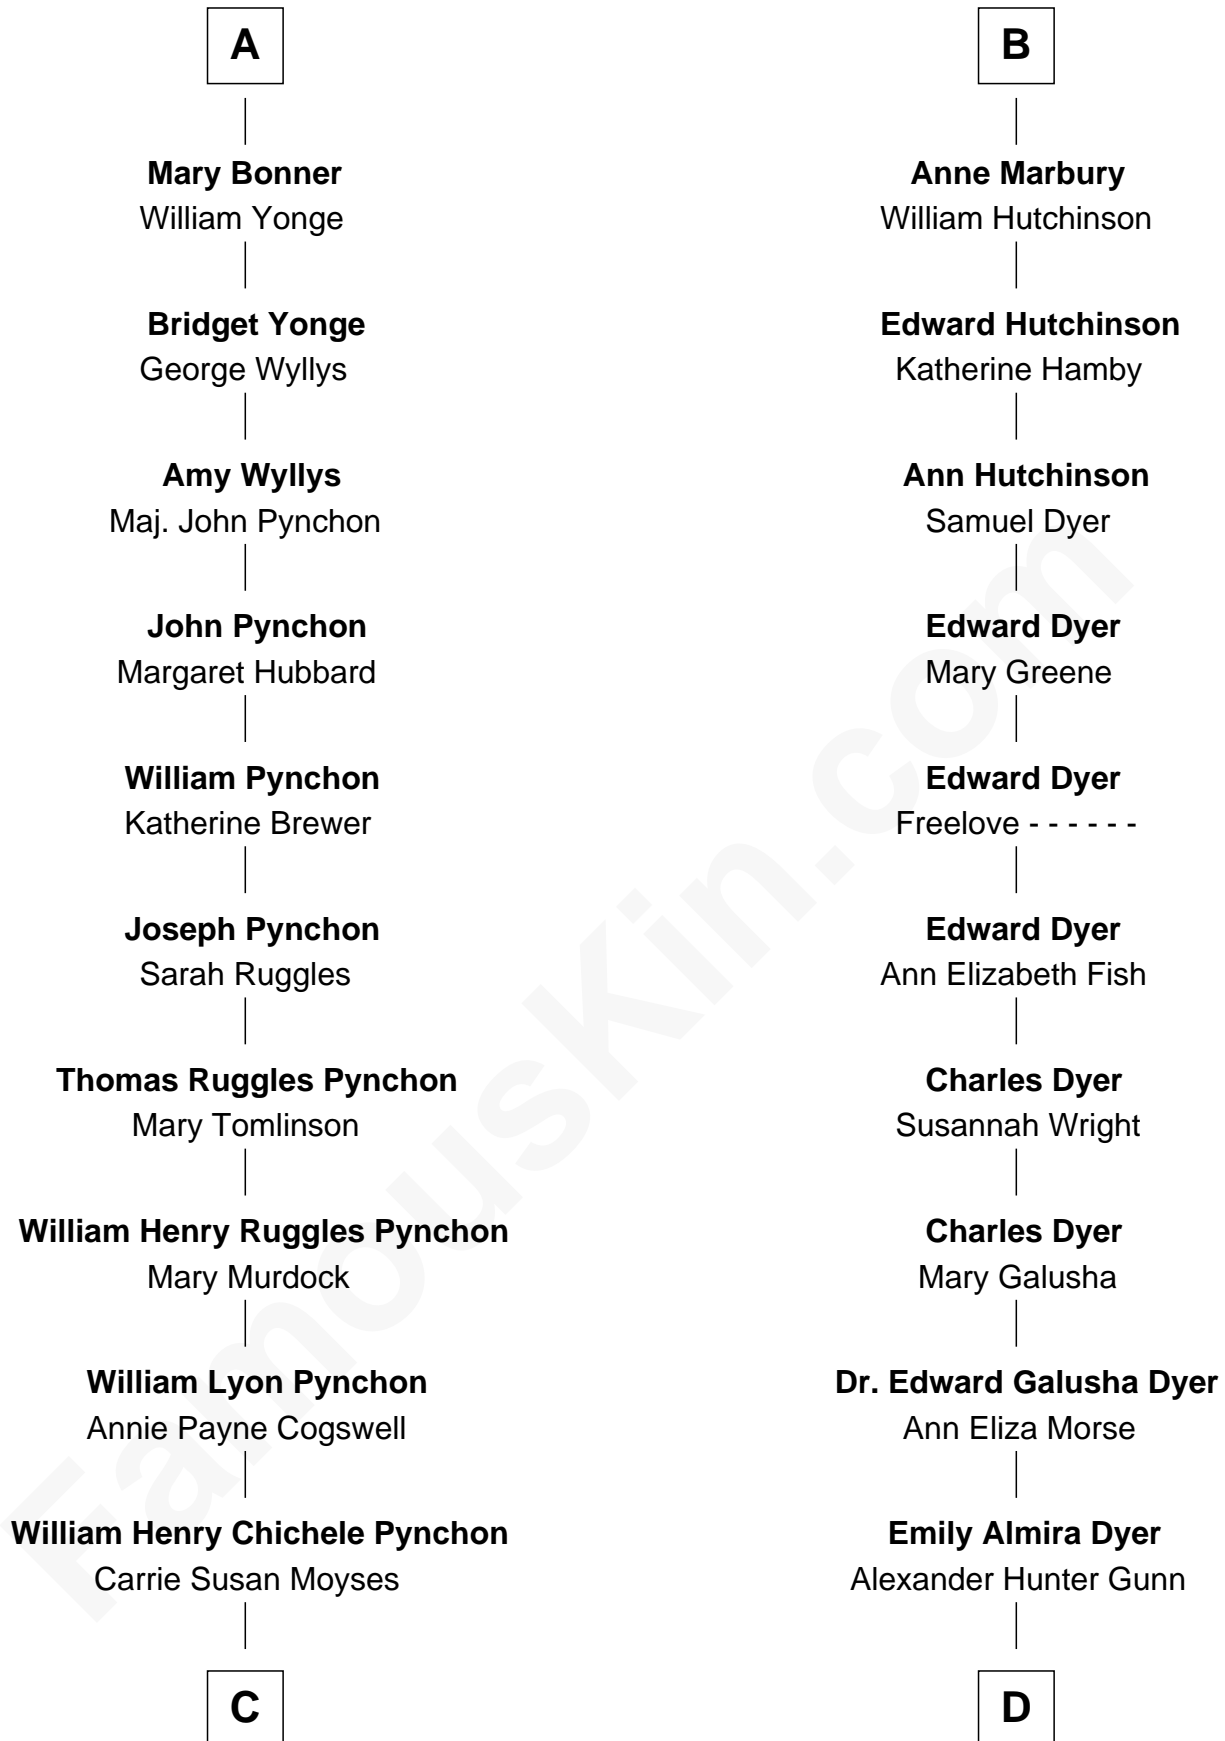

FamousKin.com
Relationship Chart of
Thomas Pynchon
American Novelist

18th cousin 2 times removed of

Andrew Shue
TV Actor

C

Thomas Ruggles Pynchon
Catherine Frances Bennett

Thomas Pynchon
Novelist

D

Alexander Hunter Gunn
Harriet Grace Brewster Willcox

Mary Brewster Gunn
Adoniram Judson Wells

Anne Brewster Wells
James William Shue

Andrew Shue
TV Actor