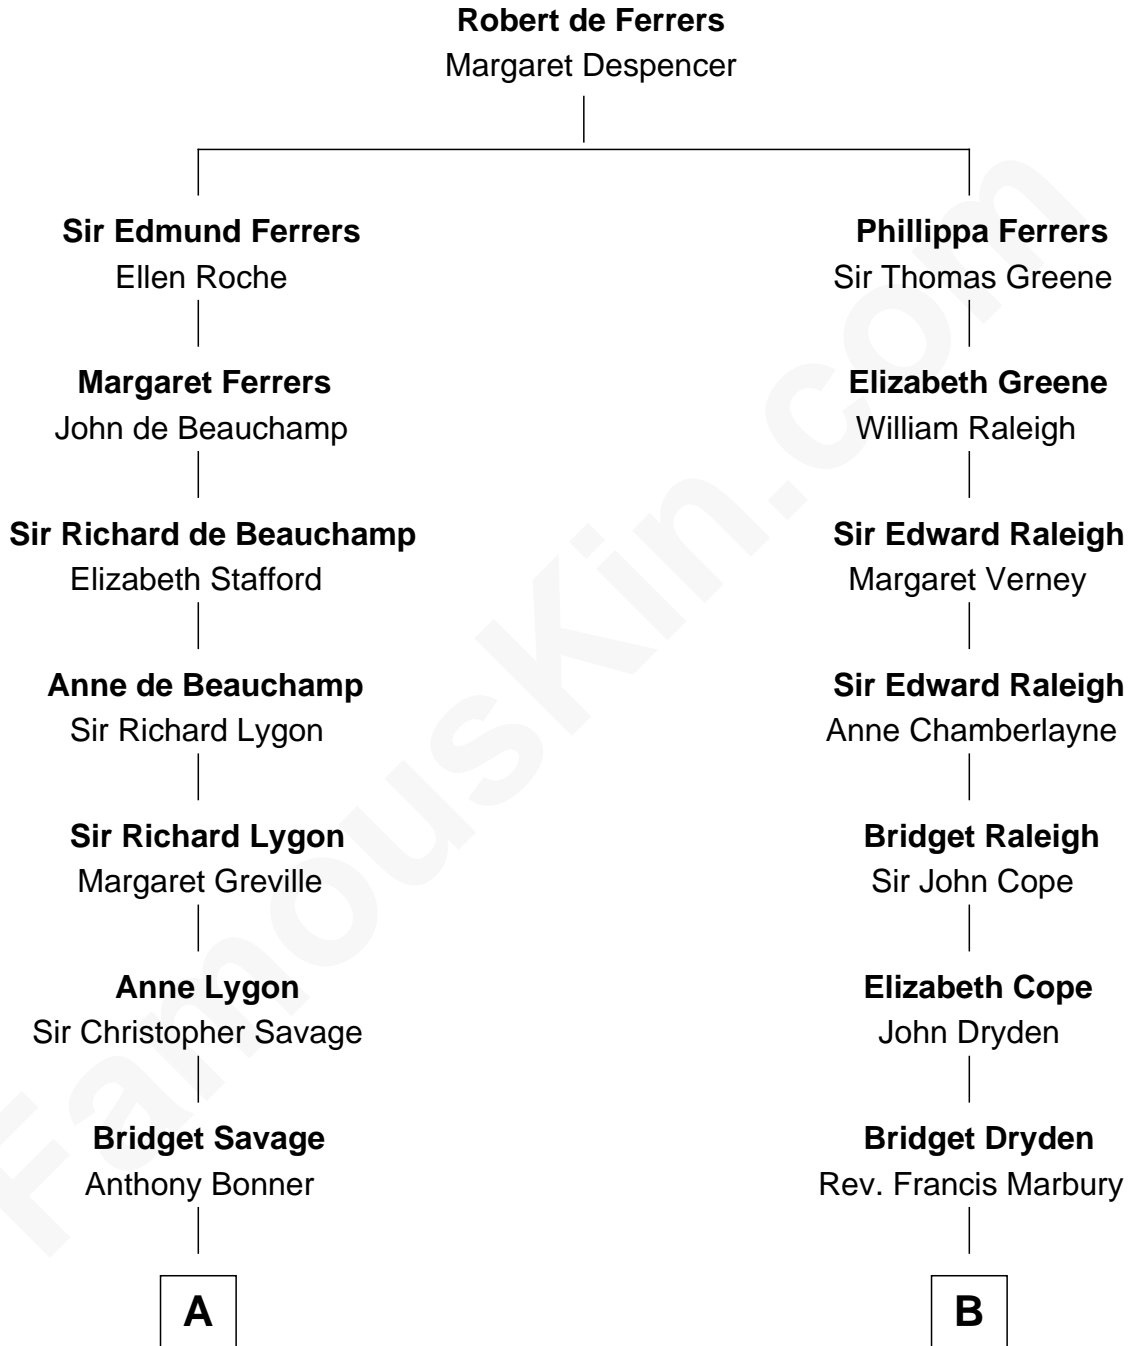

FamousKin.com
Relationship Chart of
Thomas Pynchon
American Novelist

18th cousin 2 times removed of

Andrew Shue
TV Actor

C

Thomas Ruggles Pynchon
Catherine Frances Bennett

Thomas Pynchon
Novelist

D

Alexander Hunter Gunn
Harriet Grace Brewster Willcox

Mary Brewster Gunn
Adoniram Judson Wells

Anne Brewster Wells
James William Shue

Andrew Shue
TV Actor