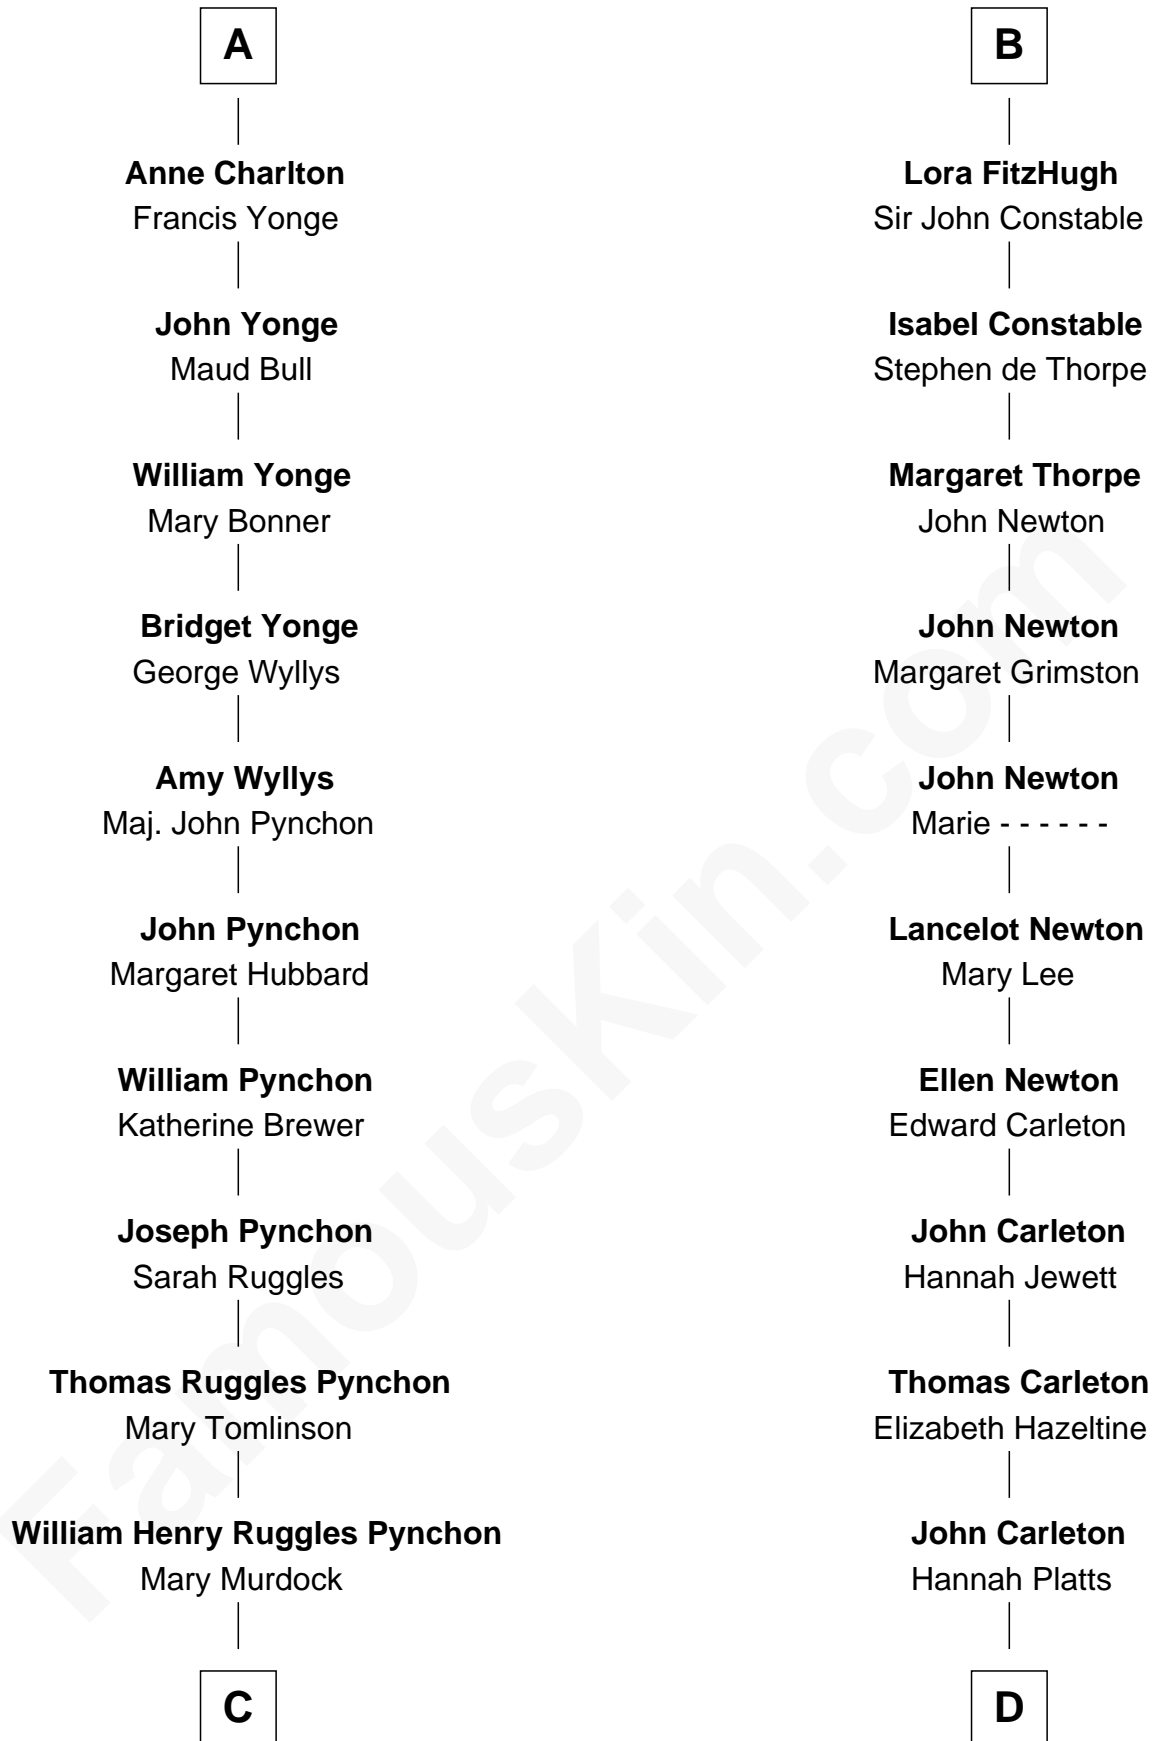

FamousKin.com Relationship Chart of

Thomas Pynchon

American Novelist

20th cousin of

Charles A. Pillsbury

Co-Founder of C.A. Pillsbury Co.

Sir Roger de Somery

Nichole d'Aubenev

C

William Lyon Pynchon
Annie Payne Cogswell

William Henry Chichele Pynchon
Carrie Susan Moyses

Thomas Ruggles Pynchon
Catherine Frances Bennett

Thomas Pynchon
Novelist

D

Moses Carleton
Margaret Sprake

Henry Carleton
Polly Greeley