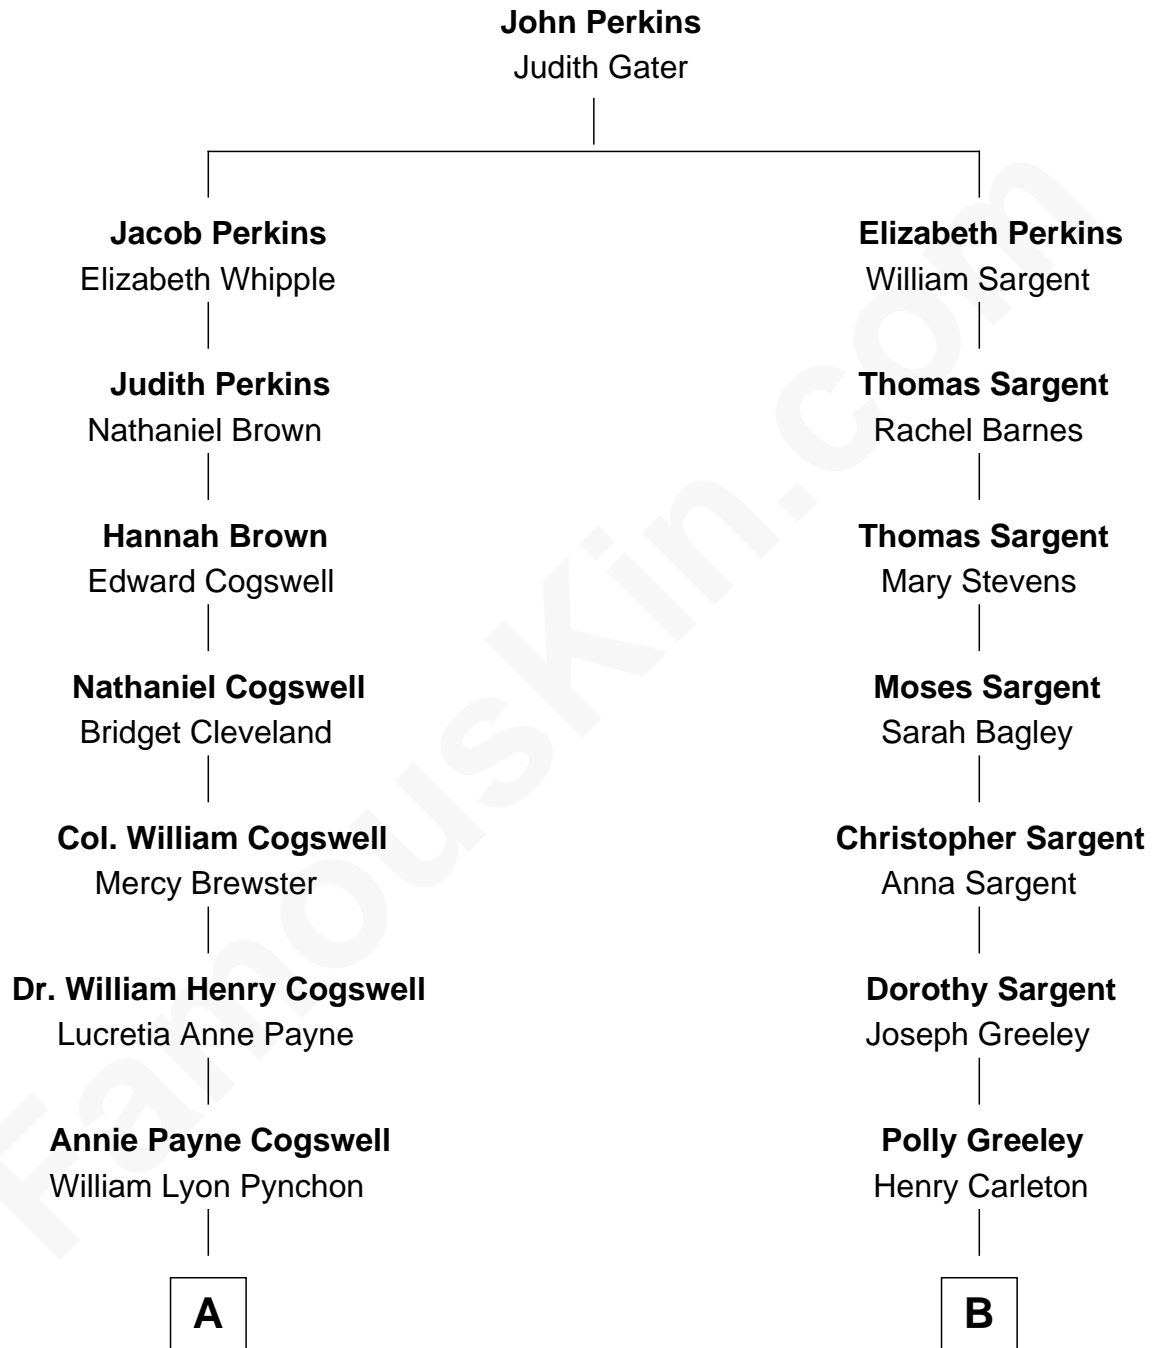

FamousKin.com
Relationship Chart of
Thomas Pynchon
American Novelist

8th cousin 1 time removed of

Charles A. Pillsbury
Co-Founder of C.A. Pillsbury Co.

A

William Henry Chichele Pynchon

Carrie Susan Moyses

Thomas Ruggles Pynchon

Catherine Frances Bennett

Thomas Pynchon

Novelist

B

Margaret Sprague Carleton

George Alfred Pillsbury

Charles A. Pillsbury

Co-Founder of C.A. Pillsbury Co.