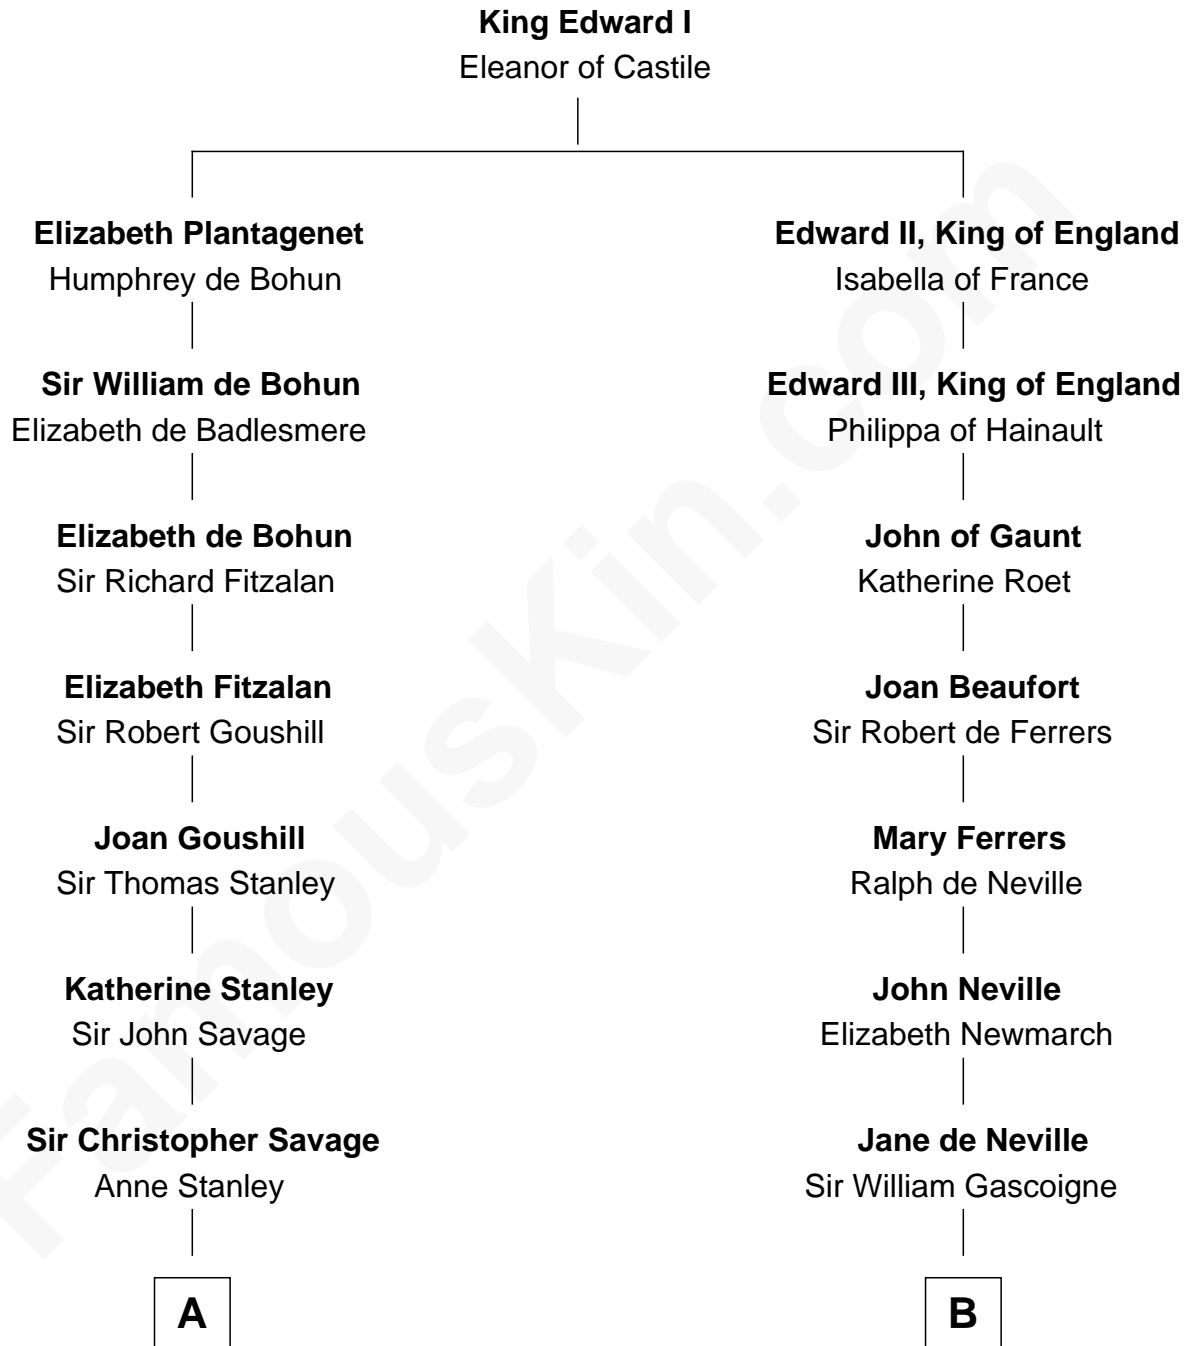

# FamousKin.com Relationship Chart of

**Thomas Pynchon**

*American Novelist*

20th cousin of

**Charles A. Pillsbury**

*Co-Founder of C.A. Pillsbury Co.*

**C**

**William Lyon Pynchon**  
Annie Payne Cogswell

**William Henry Chichele Pynchon**  
Carrie Susan Moyses

**Thomas Ruggles Pynchon**  
Catherine Frances Bennett

**Thomas Pynchon**  
*Novelist*

**D**

**Moses Carleton**  
Margaret Sprake

**Henry Carleton**  
Polly Greeley