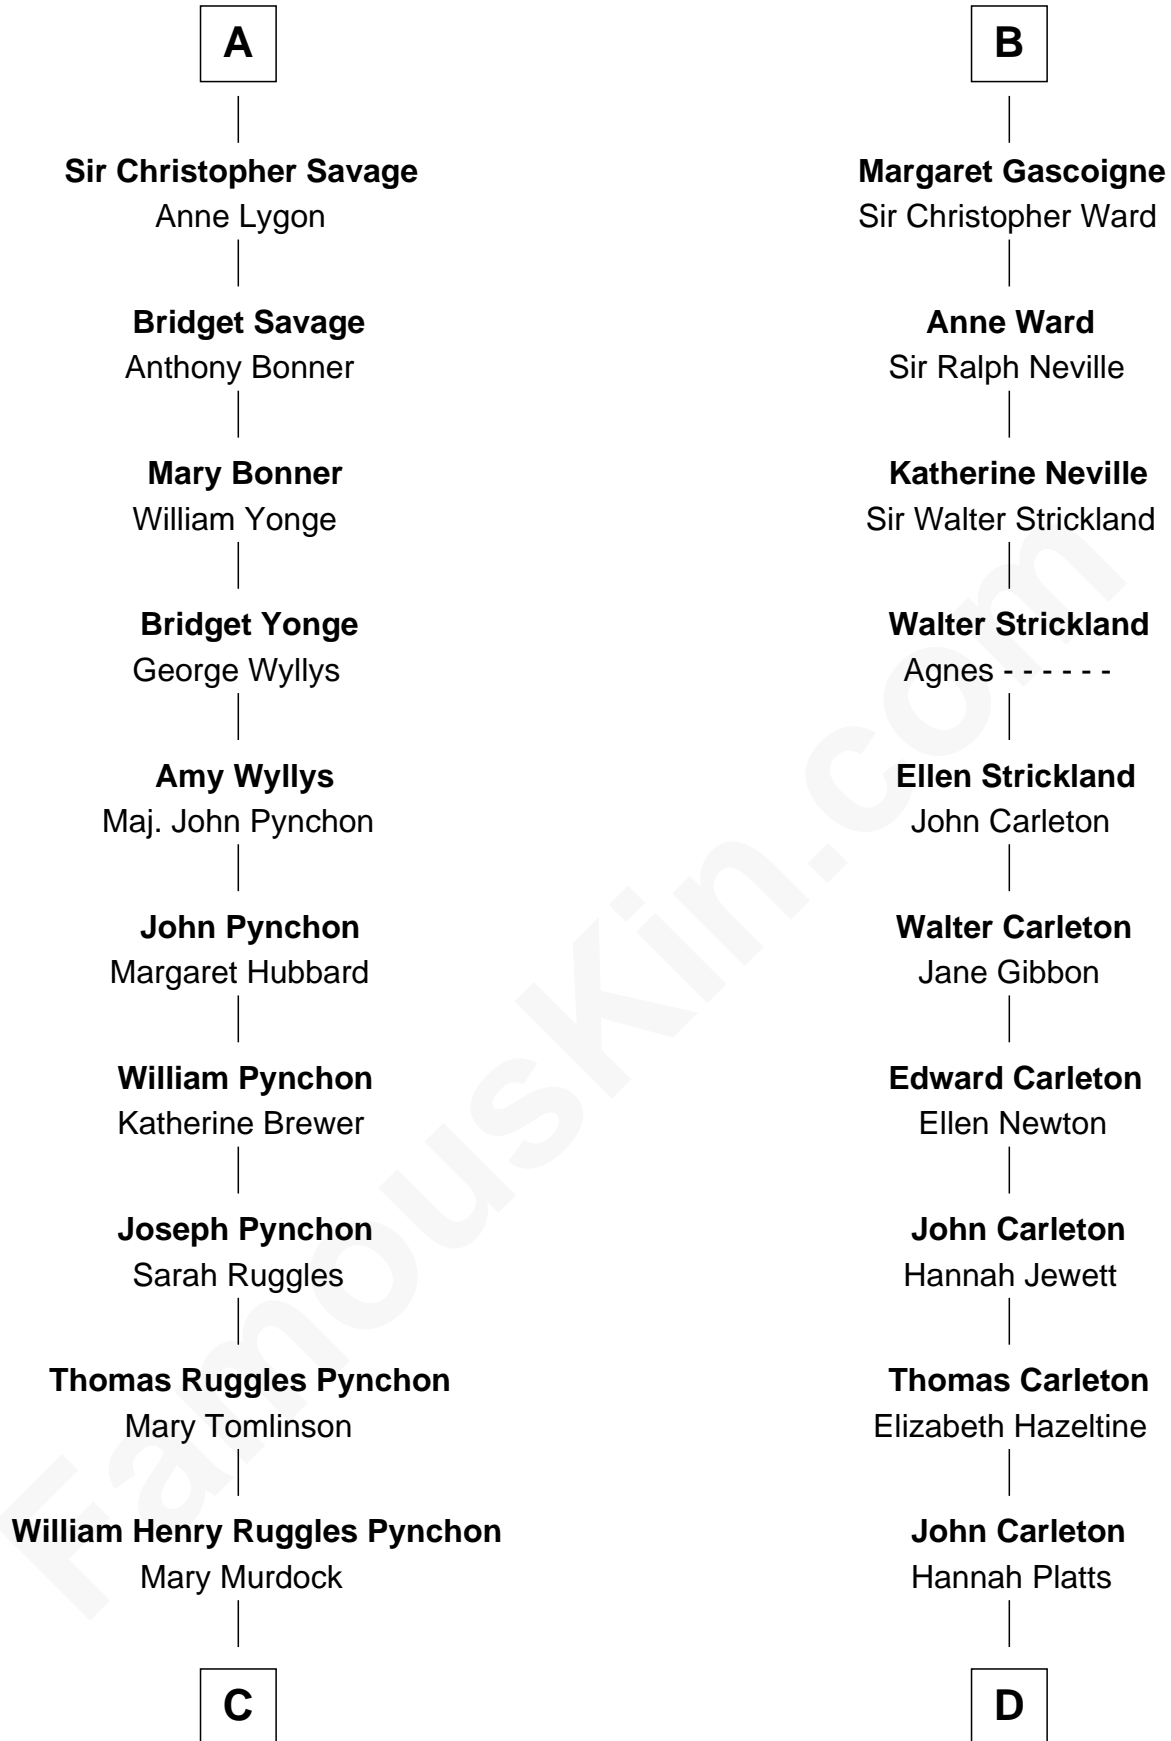

# FamousKin.com Relationship Chart of

**Thomas Pynchon**

*American Novelist*

20th cousin of

**Charles A. Pillsbury**

*Co-Founder of C.A. Pillsbury Co.*

**C**

**William Lyon Pynchon**  
Annie Payne Cogswell

**William Henry Chichele Pynchon**  
Carrie Susan Moyses

**Thomas Ruggles Pynchon**  
Catherine Frances Bennett

**Thomas Pynchon**  
*Novelist*

**D**

**Moses Carleton**  
Margaret Sprake

**Henry Carleton**  
Polly Greeley