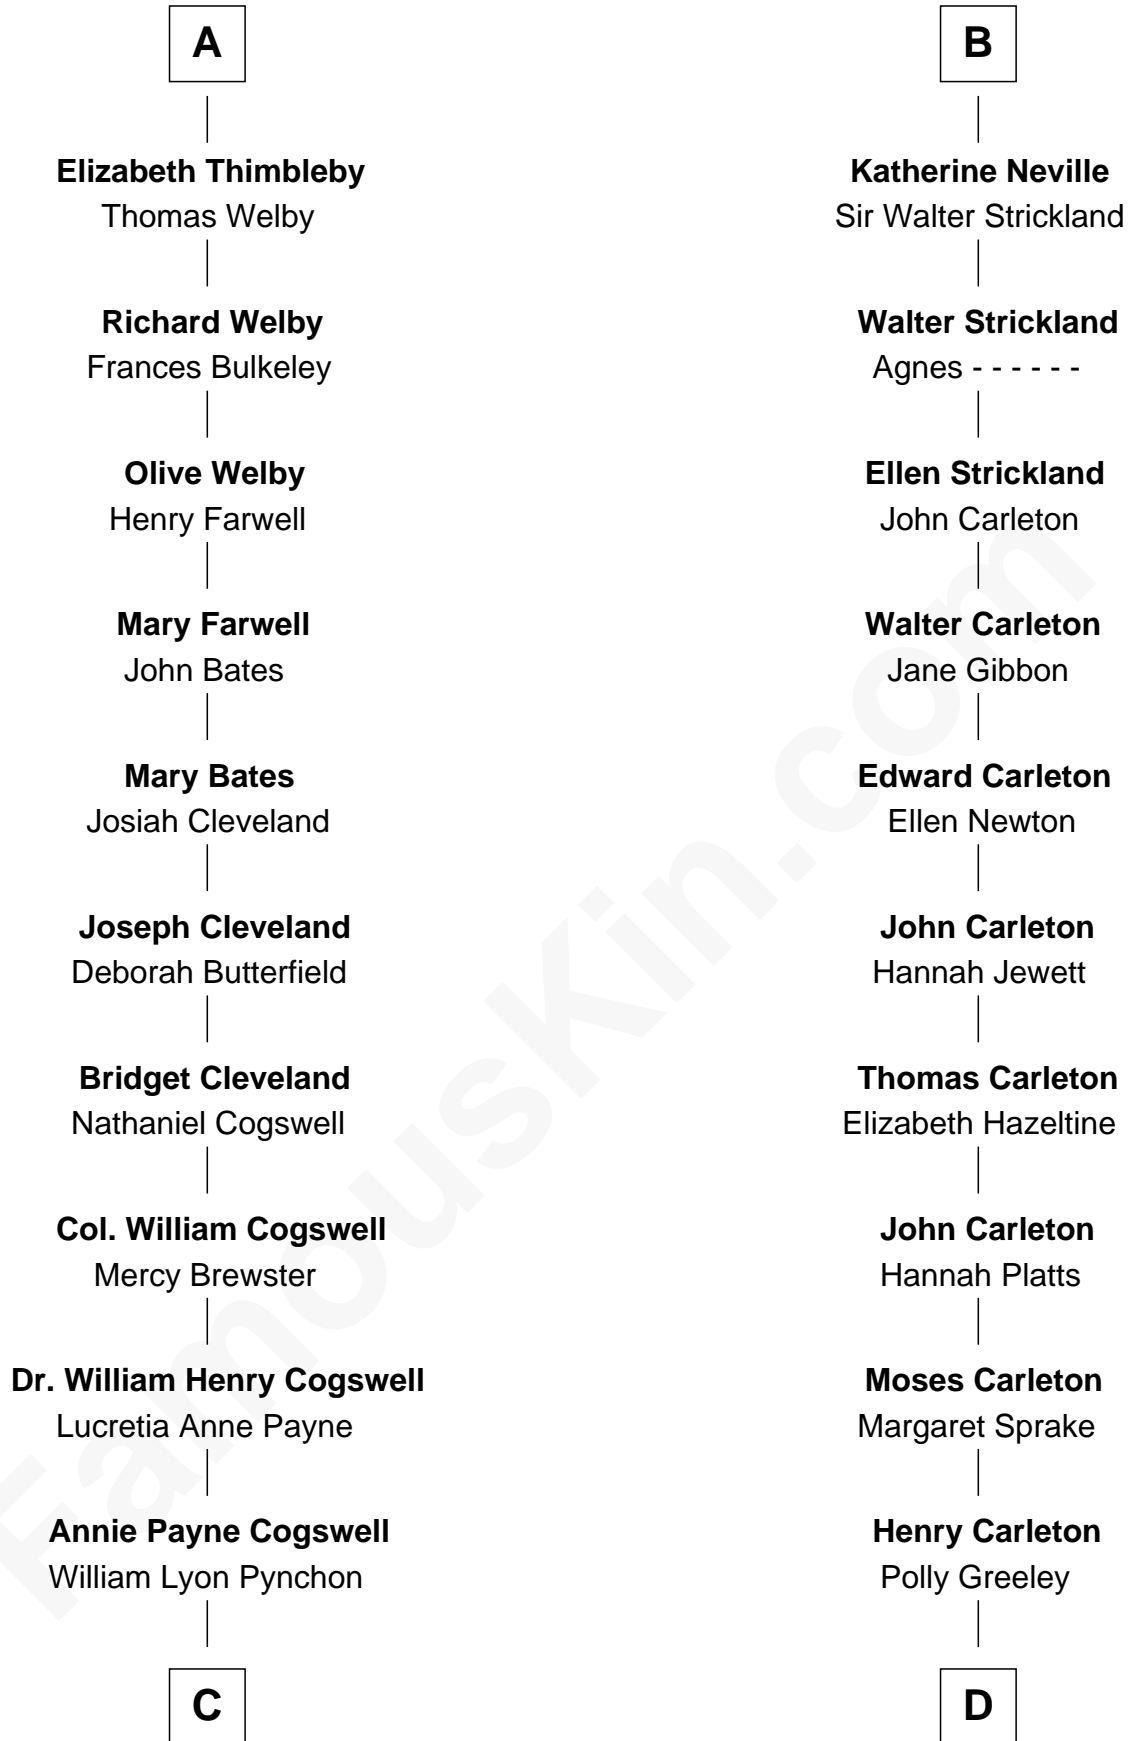

**FamousKin.com**  
**Relationship Chart of**  
**Thomas Pynchon**  
*American Novelist*

18th cousin 1 time removed of

**Charles A. Pillsbury**  
*Co-Founder of C.A. Pillsbury Co.*

**C**

**William Henry Chichele Pynchon**

Carrie Susan Moyses

**Thomas Ruggles Pynchon**

Catherine Frances Bennett

**Thomas Pynchon**

*Novelist*

**D**

**Margaret Sprague Carleton**

George Alfred Pillsbury