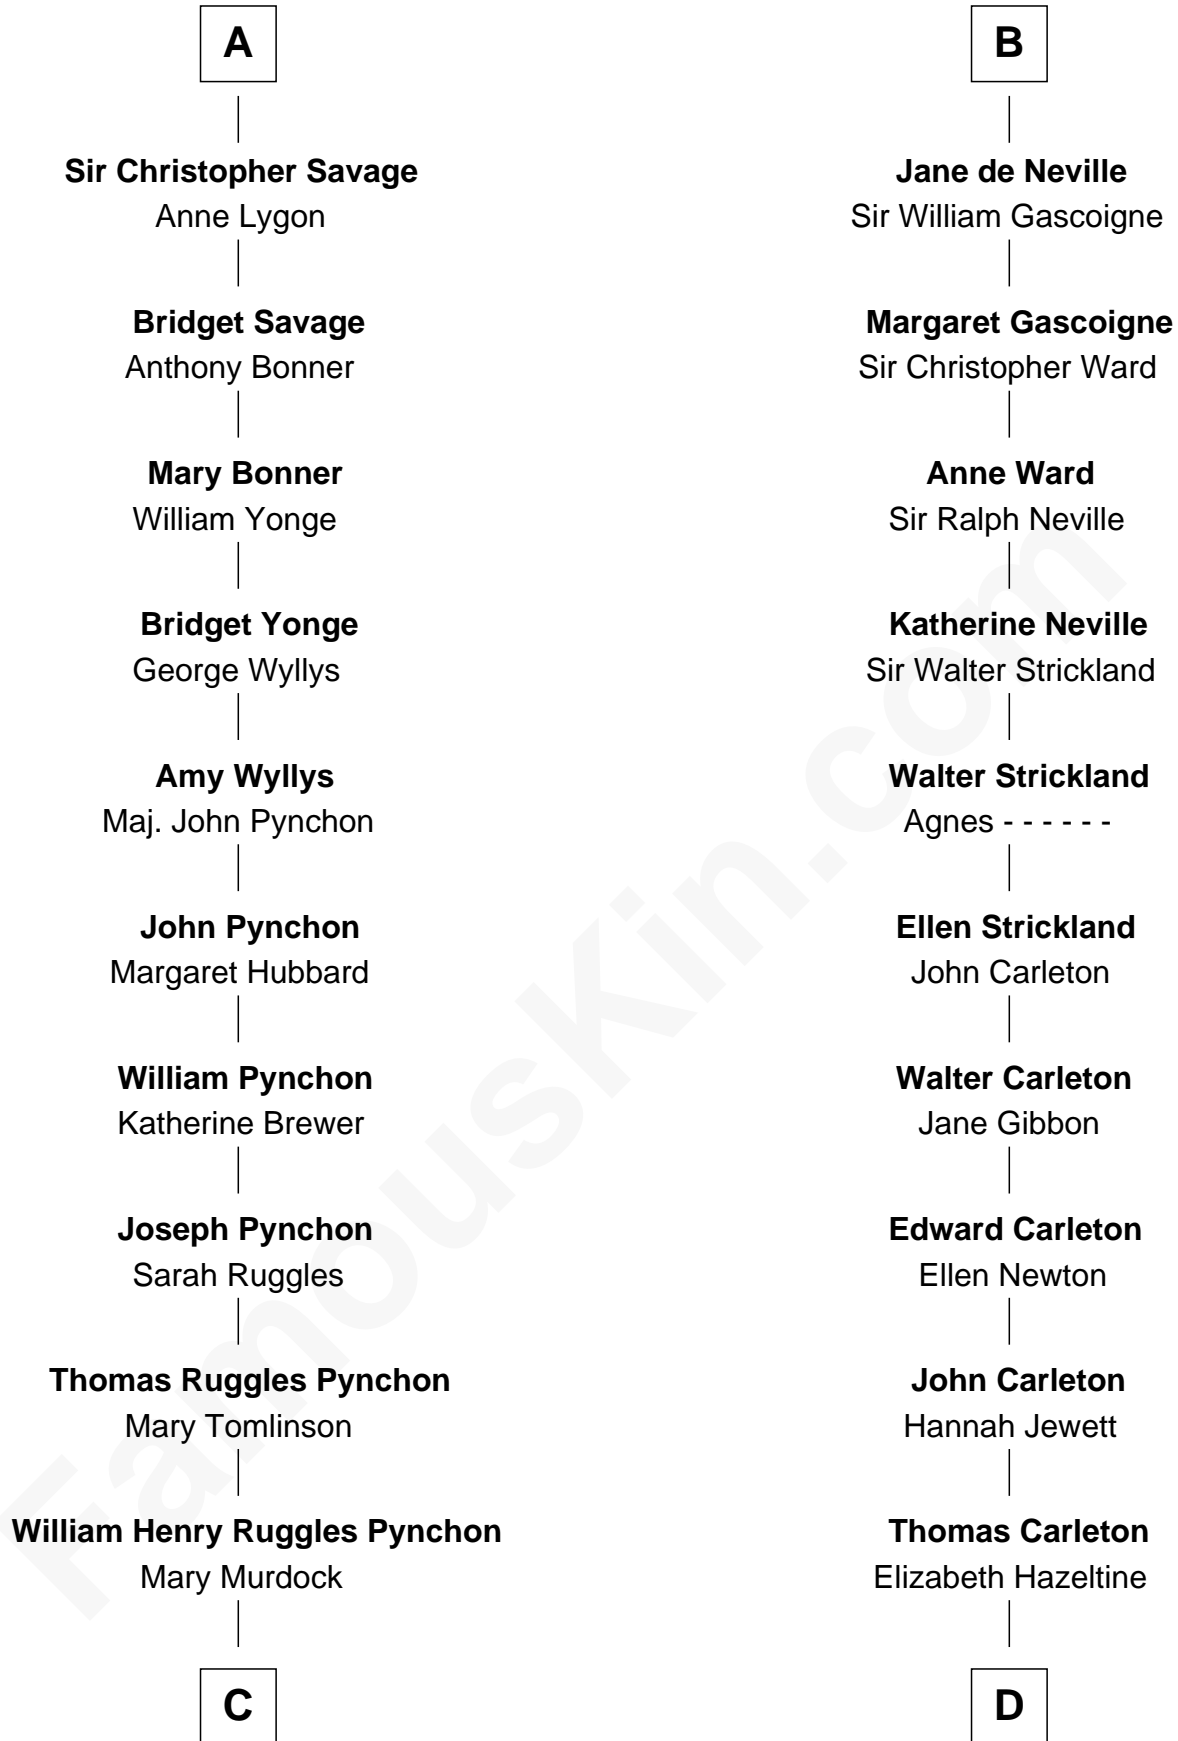

FamousKin.com

Relationship Chart of

Thomas Pynchon

American Novelist

20th cousin 1 time removed of

Charles A. Pillsbury
Co-Founder of C.A. Pillsbury Co.

C

William Lyon Pynchon
Annie Payne Cogswell

William Henry Chichele Pynchon
Carrie Susan Moyses

Thomas Ruggles Pynchon
Catherine Frances Bennett

Thomas Pynchon
Novelist

D

John Carleton
Hannah Platts

Moses Carleton
Margaret Sprake

Henry Carleton
Polly Greeley