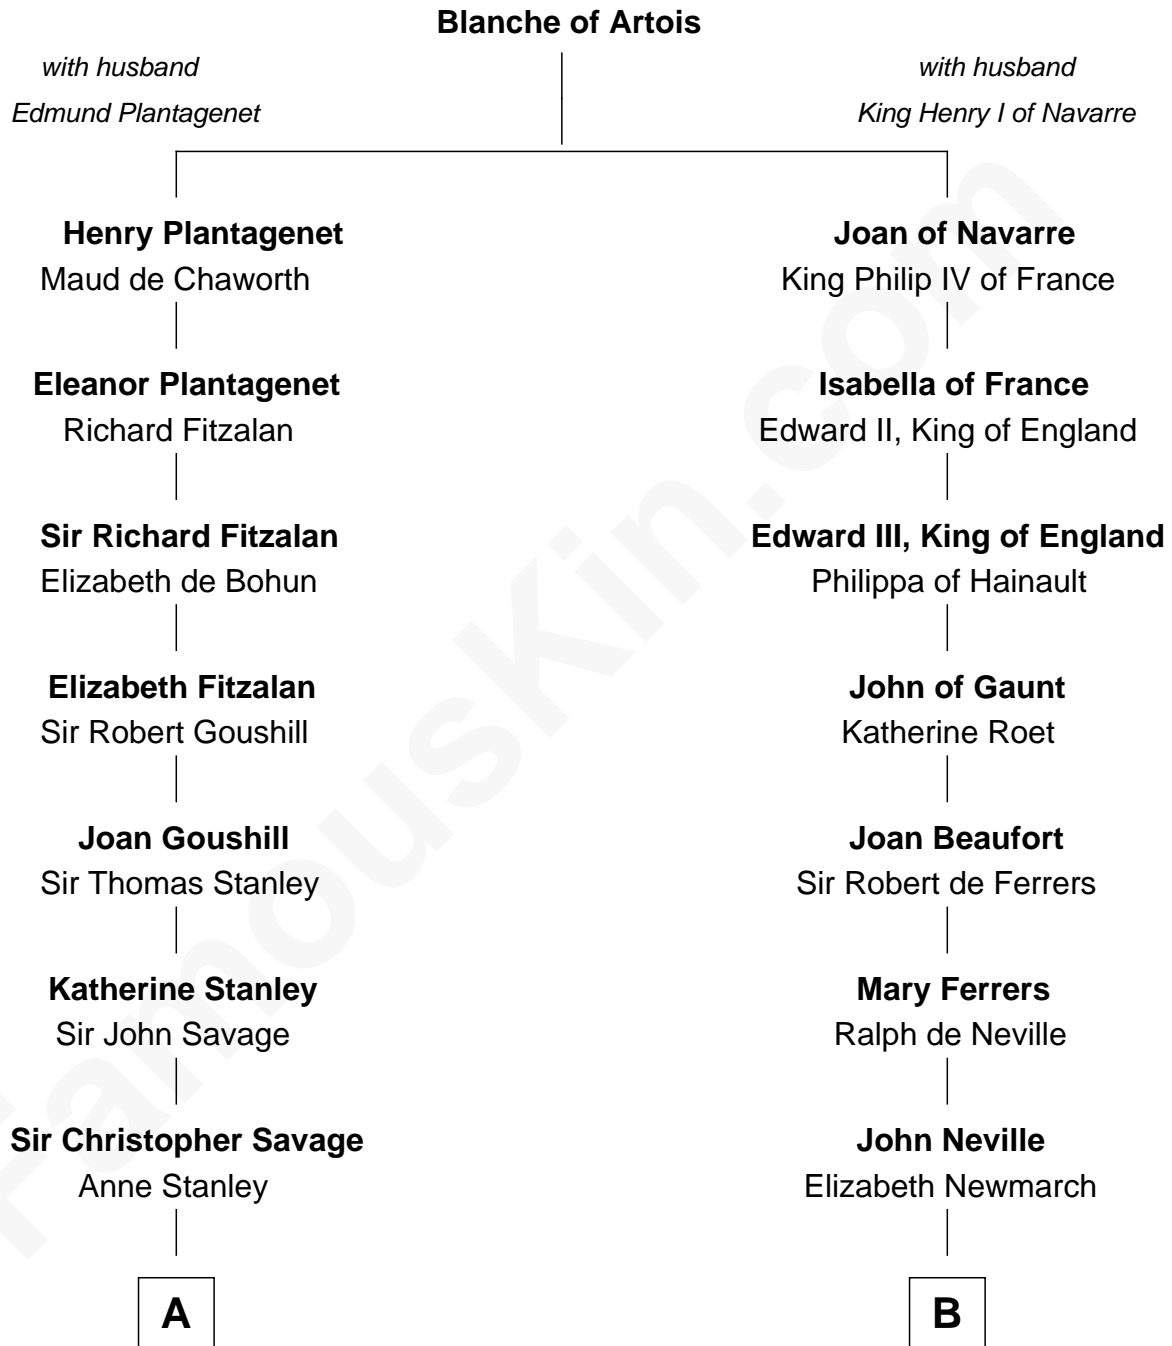

FamousKin.com

Relationship Chart of

Thomas Pynchon

American Novelist

20th cousin 1 time removed of

Charles A. Pillsbury
Co-Founder of C.A. Pillsbury Co.

C

William Lyon Pynchon
Annie Payne Cogswell

William Henry Chichele Pynchon
Carrie Susan Moyses

Thomas Ruggles Pynchon
Catherine Frances Bennett

Thomas Pynchon
Novelist

D

John Carleton
Hannah Platts

Moses Carleton
Margaret Sprake

Henry Carleton
Polly Greeley