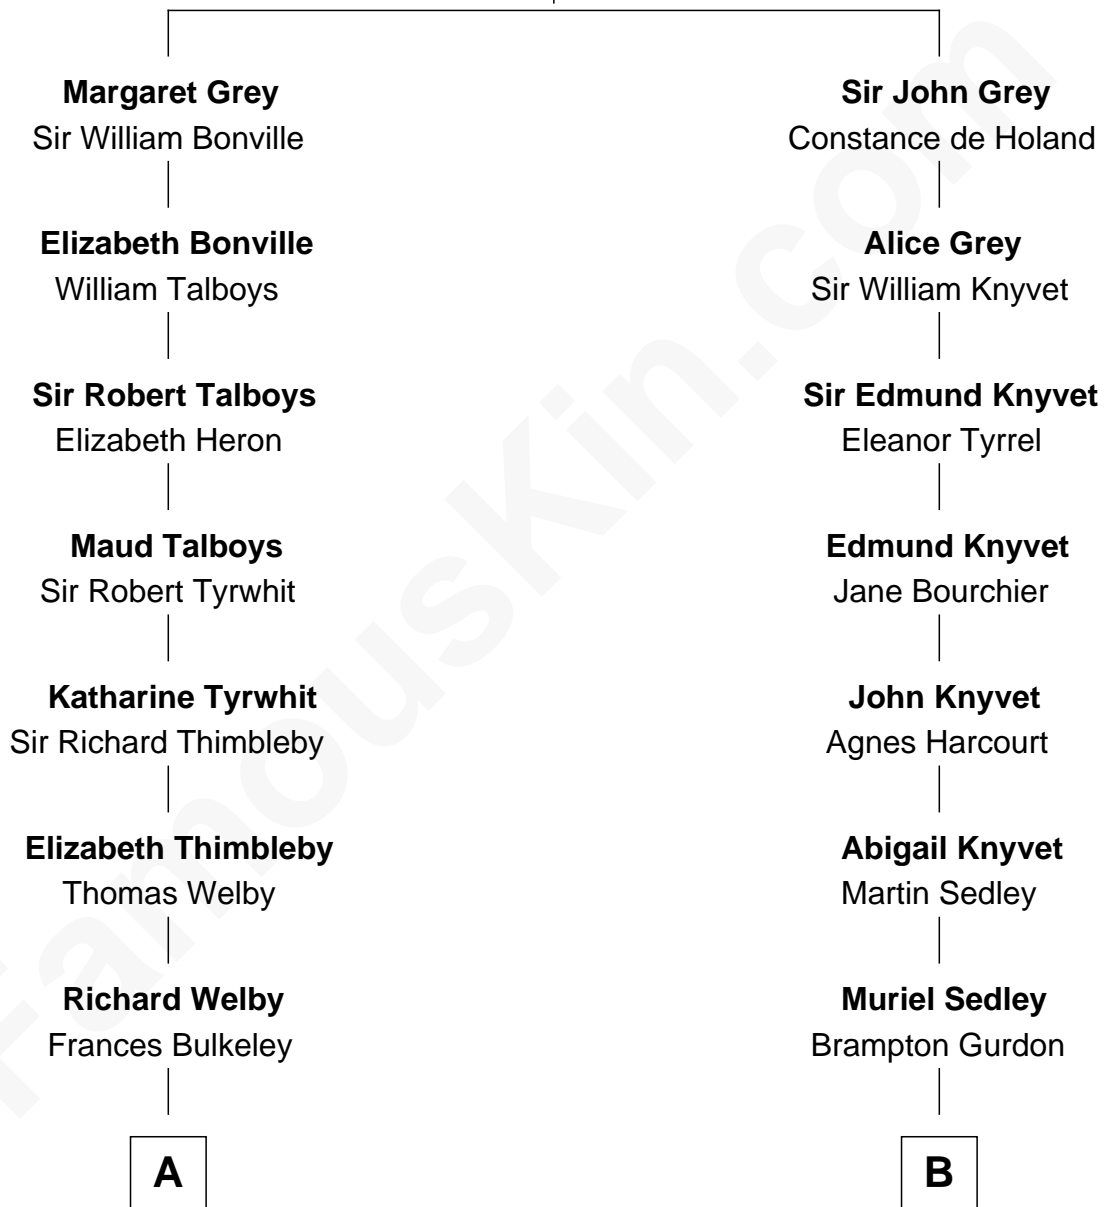

FamousKin.com
Relationship Chart of
Thomas Pynchon
American Novelist

17th cousin 2 times removed of

Carly Fiorina
CEO of Hewlett-Packard

Sir Reynold Grey
 Margaret de Ros

C

—
Cara Carleton Weber

Harold Marvin Sneed

—
Joseph Tyree Sneed

Madelon Montross Juergens

—
Carly Fiorina

CEO of Hewlett-Packard