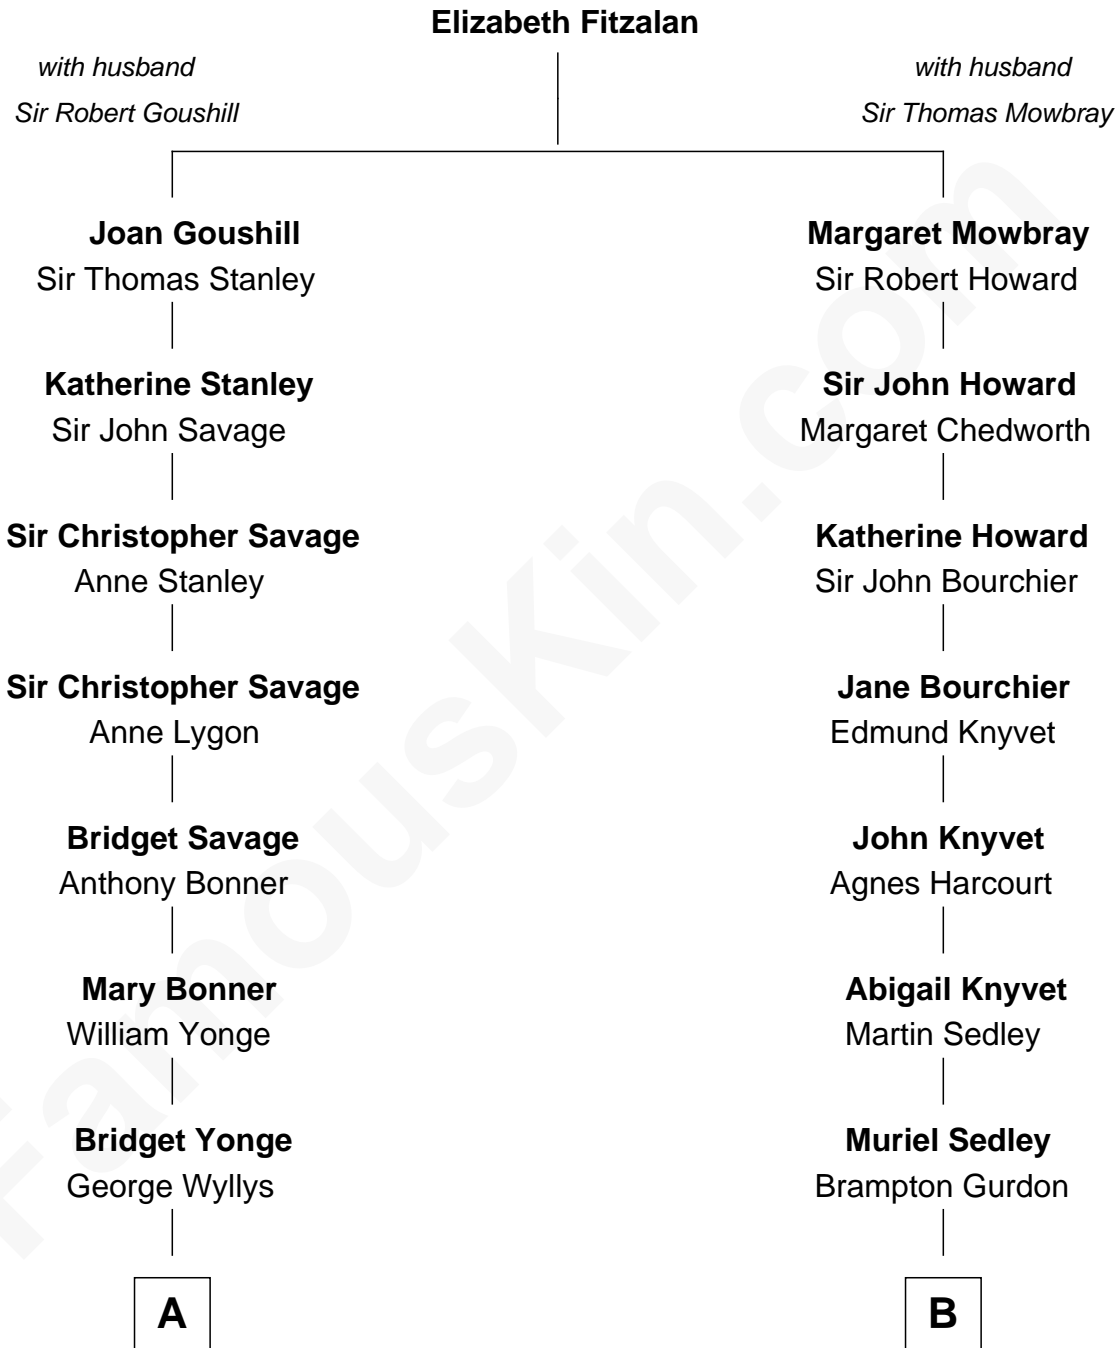

FamousKin.com

Relationship Chart of

Thomas Pynchon

American Novelist

16th cousin 3 times removed of

Carly Fiorina
CEO of Hewlett-Packard

C

Cara Carleton Weber

Harold Marvin Sneed

Joseph Tyree Sneed

Madelon Montross Juergens

Carly Fiorina

CEO of Hewlett-Packard